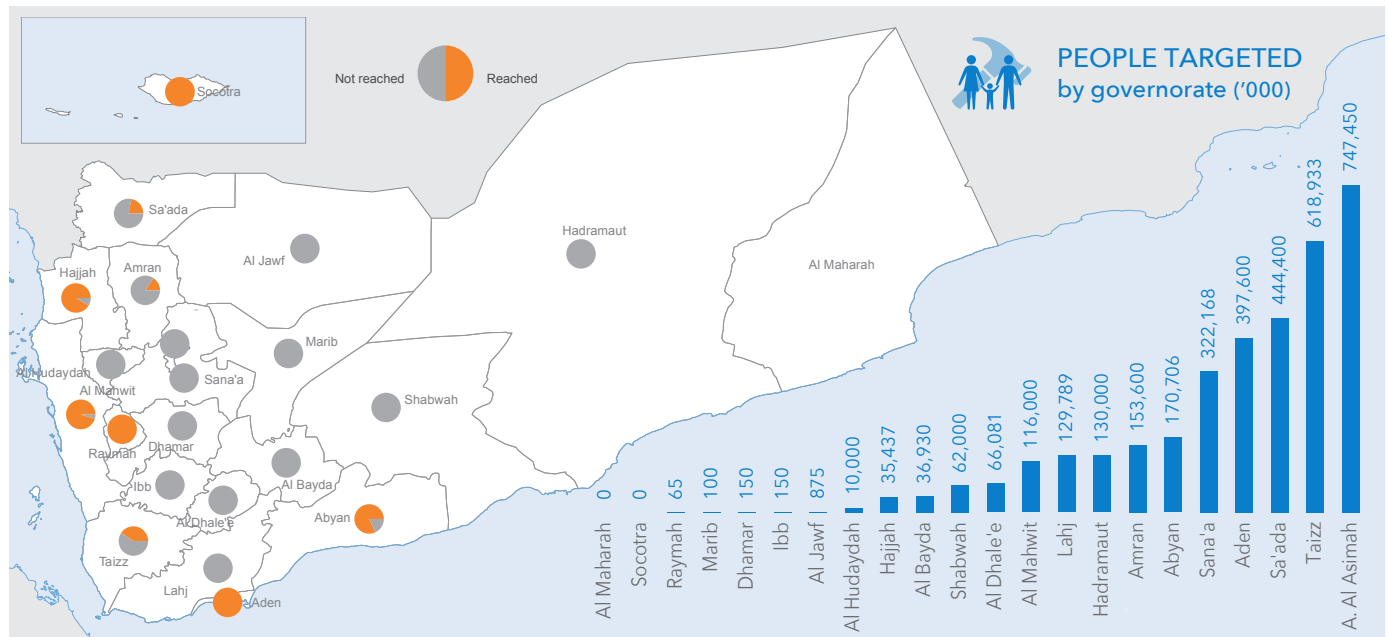

 **3,442,434**

HRP target

 **1,206,964**

reached

35% reached

INDICATOR 1. Emergency mine action (Number of teams deployed)

10

Target reached

5

Target not reached

10 teams deployed
in **2** governorates

TOTAL REACH VS. TOTAL TARGET

The boundaries and names shown and the designations used on this map do not imply official endorsement or acceptance by the United Nations.

INDICATOR 2. Emergency livelihoods stabilization (Cash for work)

17,705 people targeted
9,663 people reached

INDICATOR 3. Solid waste removal - Immediate areas (Tons removed)

1,460 (tons)

Sa'ada

382,577

target

1,741

target reached

281 (tons)

Taizz