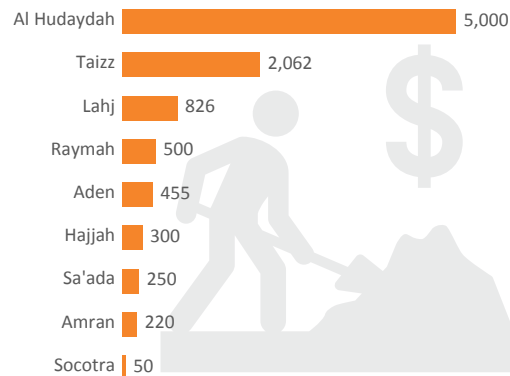

 **3,442,434**

HRP target

 **1,206,964**

reached

35% reached

INDICATOR 1. Emergency mine action (Number of teams deployed)

10

Target reached

5

Target not reached

10 teams deployed
in **2** governorates

TOTAL REACH VS. TOTAL TARGET

The boundaries and names shown and the designations used on this map do not imply official endorsement or acceptance by the United Nations.

INDICATOR 2. Emergency livelihoods stabilization (Cash for work)

17,705 people targeted
9,663 people reached

INDICATOR 3. Solid waste removal - Immediate areas (Tons removed)

1,460 (tons)

Sa'ada

382,577

target