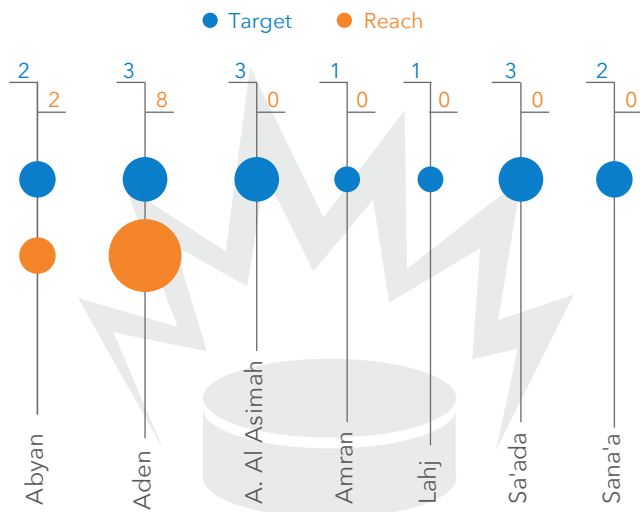

 **3,442,434**

HRP target

 **1,206,964**

reached

35% reached

INDICATOR 1. Emergency mine action (Number of teams deployed)

10

Target reached

5

Target not reached

10 teams deployed
in **2** governorates

TOTAL REACH VS. TOTAL TARGET

The boundaries and names shown and the designations used on this map do not imply official endorsement or acceptance by the United Nations.

INDICATOR 2. Emergency livelihoods stabilization (Cash for work)

17,705 people targeted
9,663 people reached

INDICATOR 3. Solid waste removal - Immediate areas (Tons removed)

1,460 (tons)

Sa'ada

382,577

target

1,741

target reached

281 (tons)

Taizz