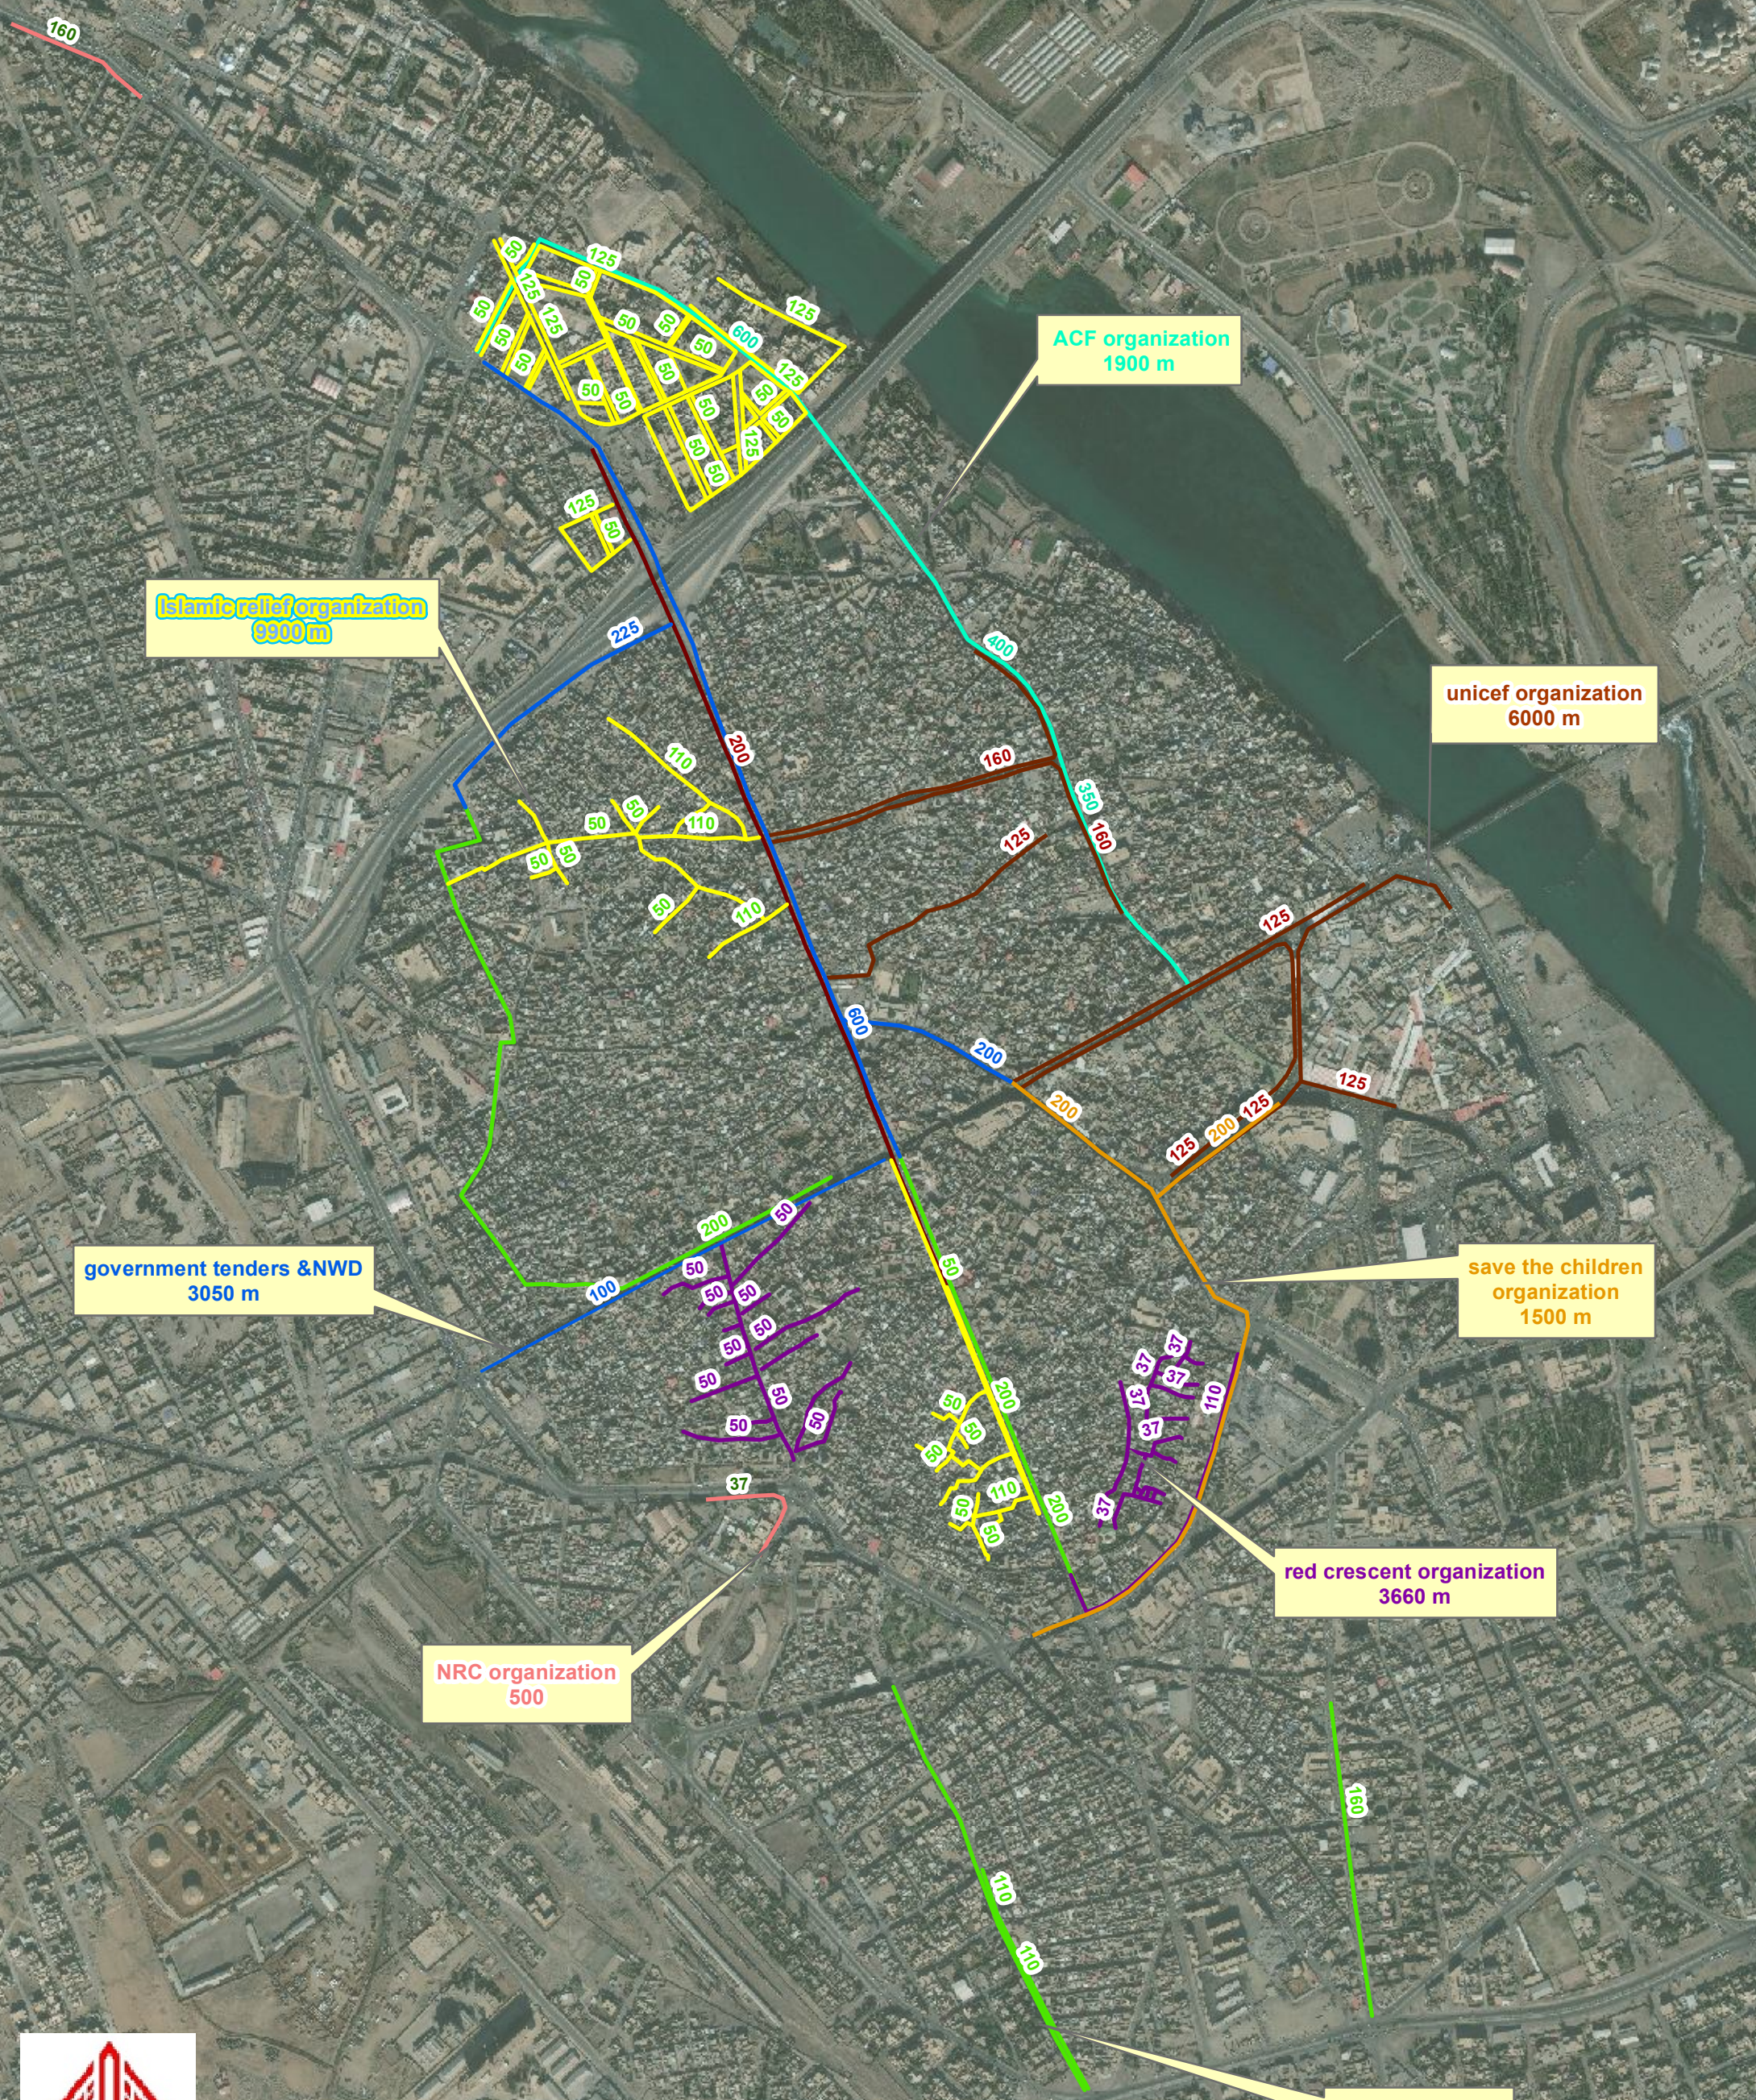

created and provided project in old mosul city

this map prepared by geographic information system
directorate of water ninavah

S.I organization
4000 m