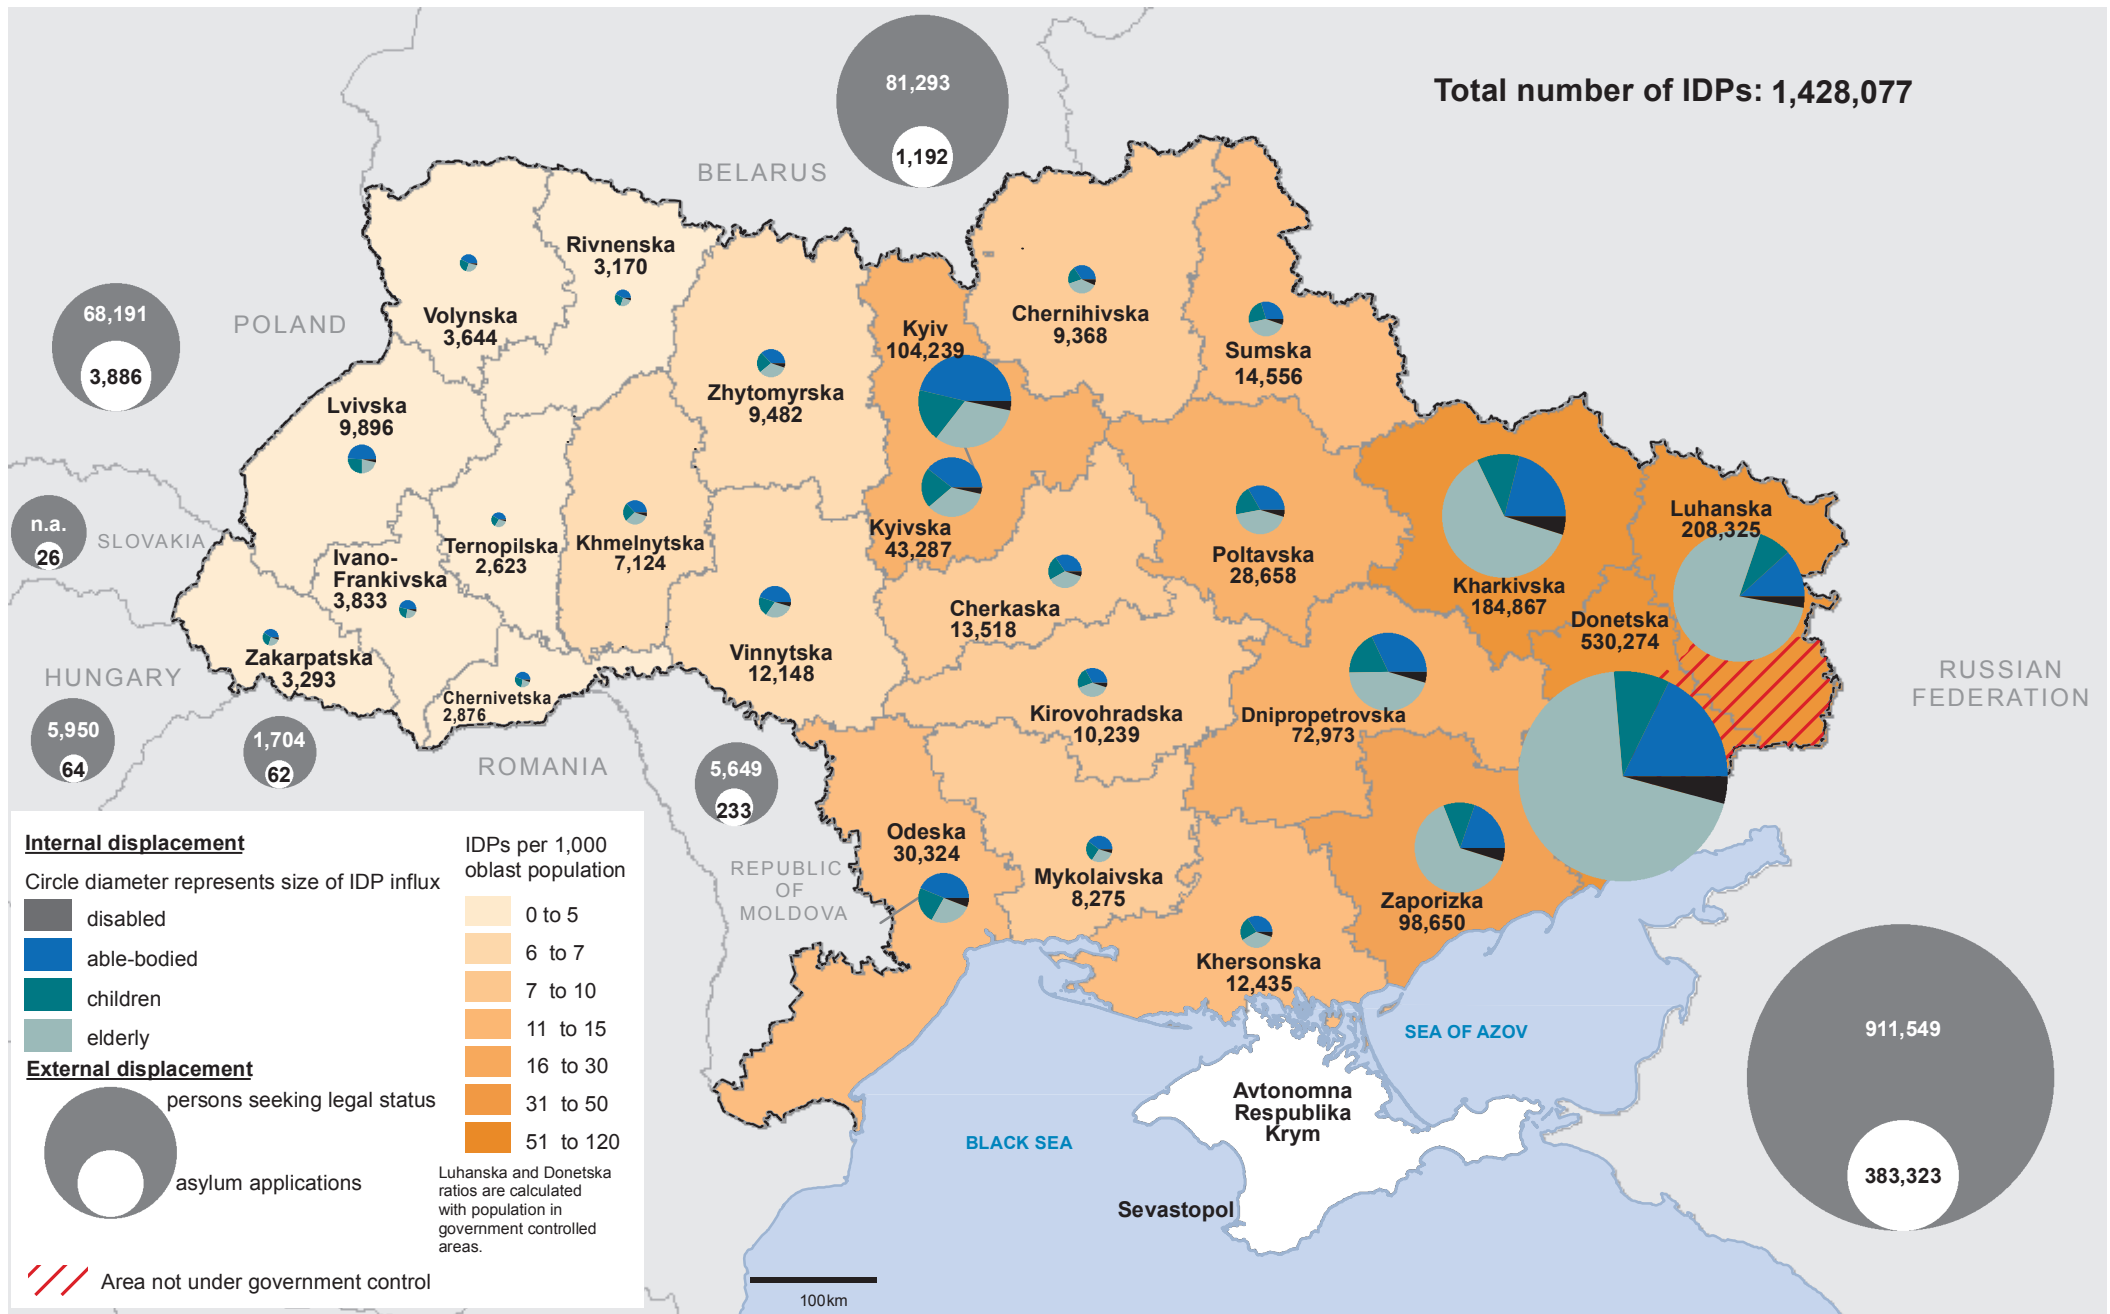

Ukraine: Overview of population displacement (as of 7 August 2015)

The boundaries and names shown and the designations used on this map do not imply official endorsement or acceptance by the United Nations. **Internal Displacement:** Data provided by the Ministry of Social Policy, as of 7 August. **External displacement:** Figures reported to UNHCR by Government Asylum Authorities as of 2 August for Hungary, 9 August for Poland, 5 August for Moldova, 6 August for Belarus, 30 June for Romania, 31 May 2015 for Slovakia, and as reported by the Russian Federal Migration Service as of 4 August for the Russian Federation. | **Feedback:** OCHAUkraine@un.org | **Document:** ukr displacement_7 August 2015 **Creation date:** 11/08/2015