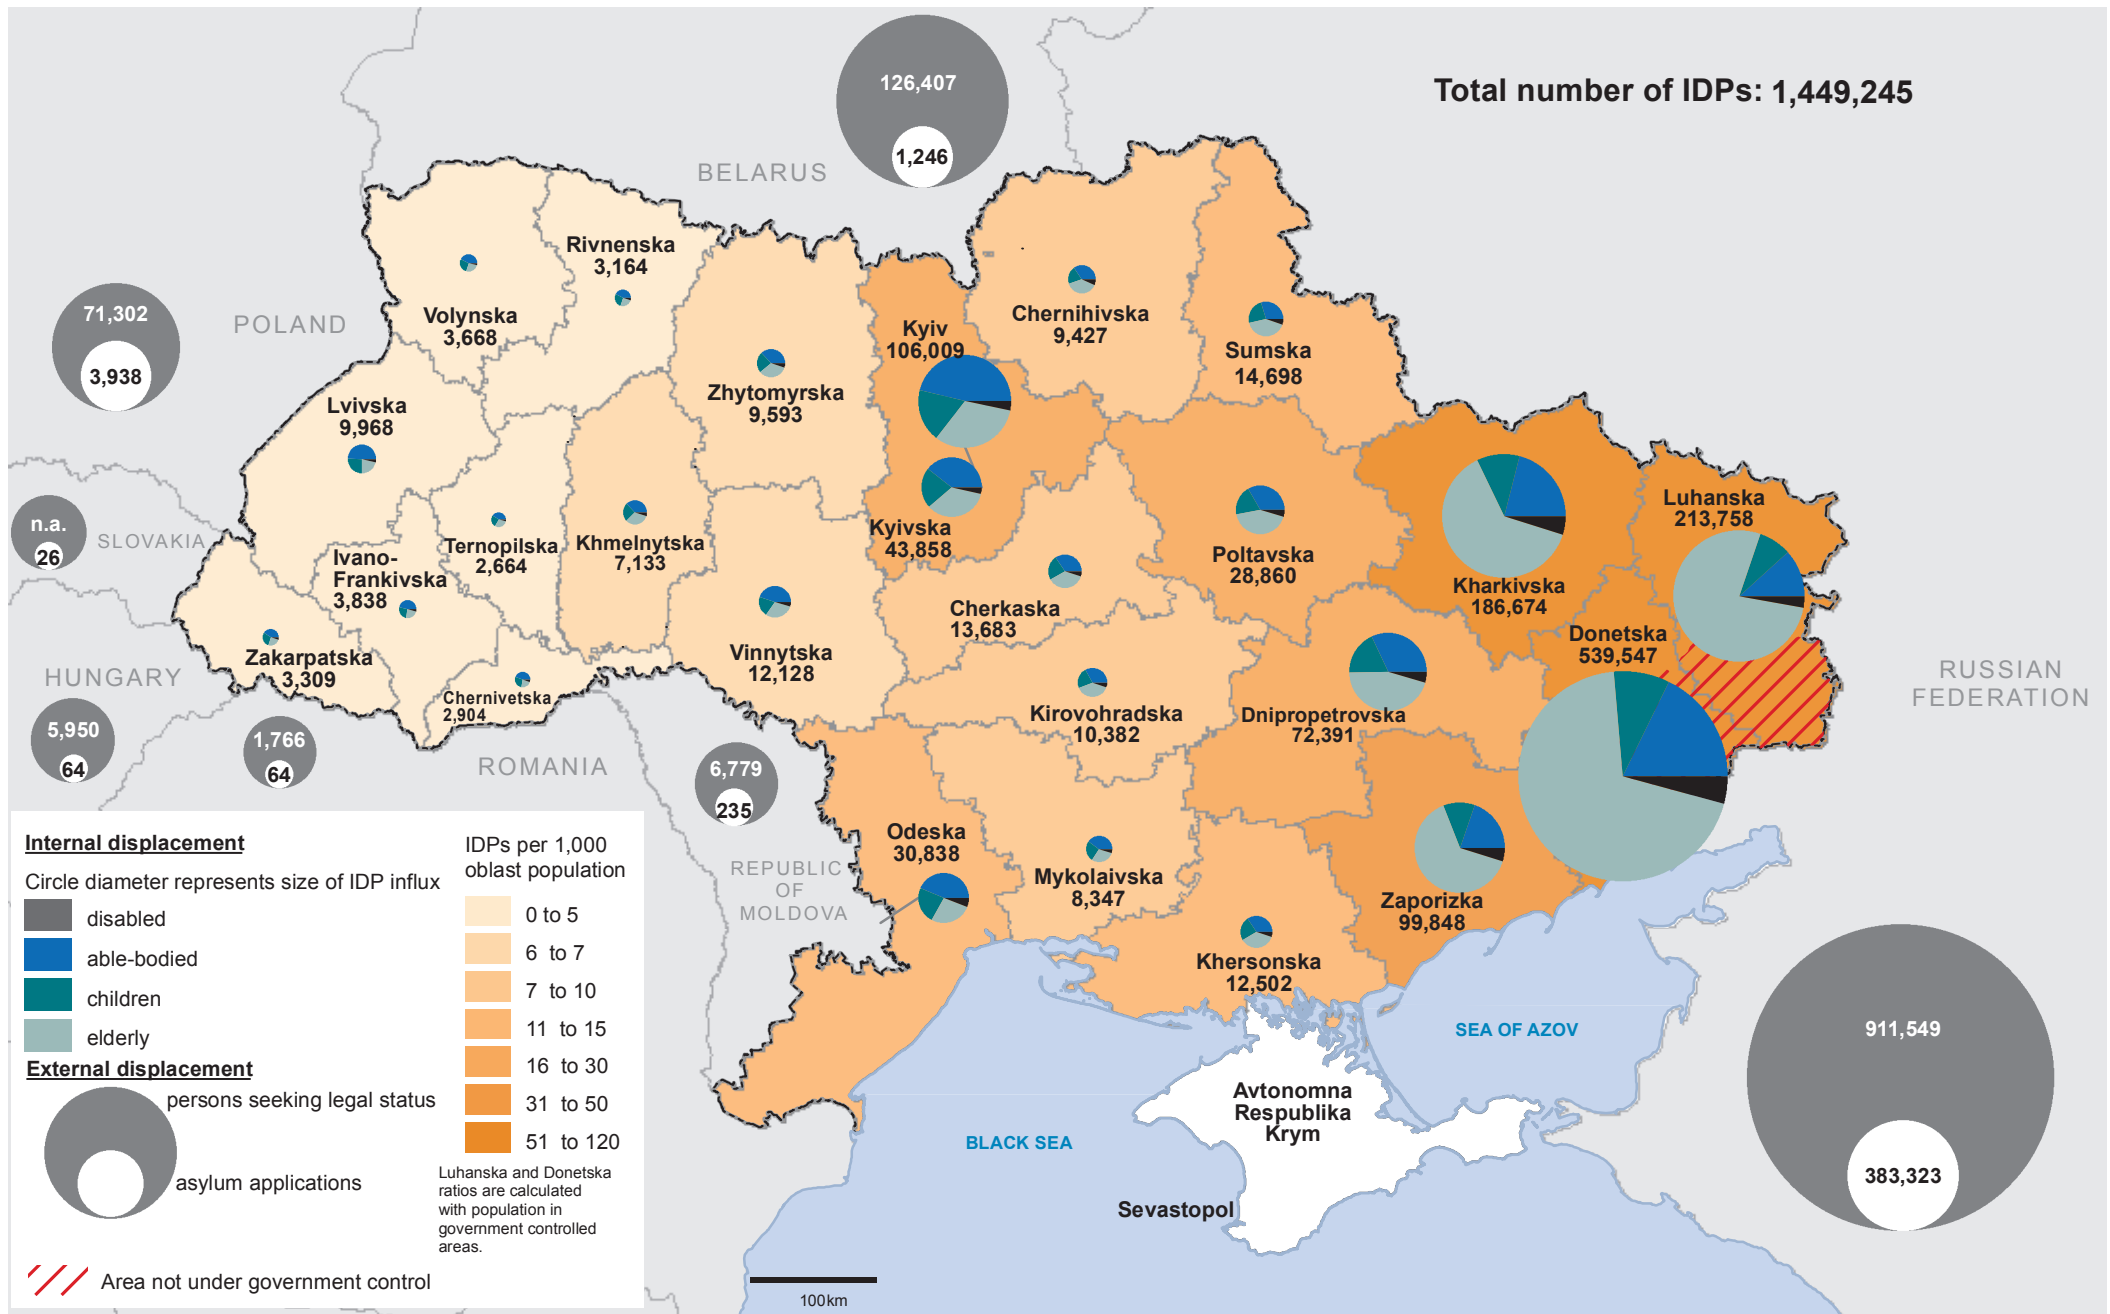

Ukraine: Overview of population displacement (as of 21 August 2015)

The boundaries and names shown and the designations used on this map do not imply official endorsement or acceptance by the United Nations. **Internal Displacement:** Data provided by the Ministry of Social Policy, as of 21 August. **External displacement:** Figures reported to UNHCR by Government Asylum Authorities as of 2 August for Hungary, 23 August for Poland, 26 August for Moldova, 27 August for Belarus, 31 July for Romania, 31 May 2015 for Slovakia, and as reported by the Russian Federal Migration Service as of 4 August for the Russian Federation. | **Feedback:** OCHAUkraine@un.org | **Document:** ukr_displacement_21 August 2015 **Creation date:** 28/08/2015