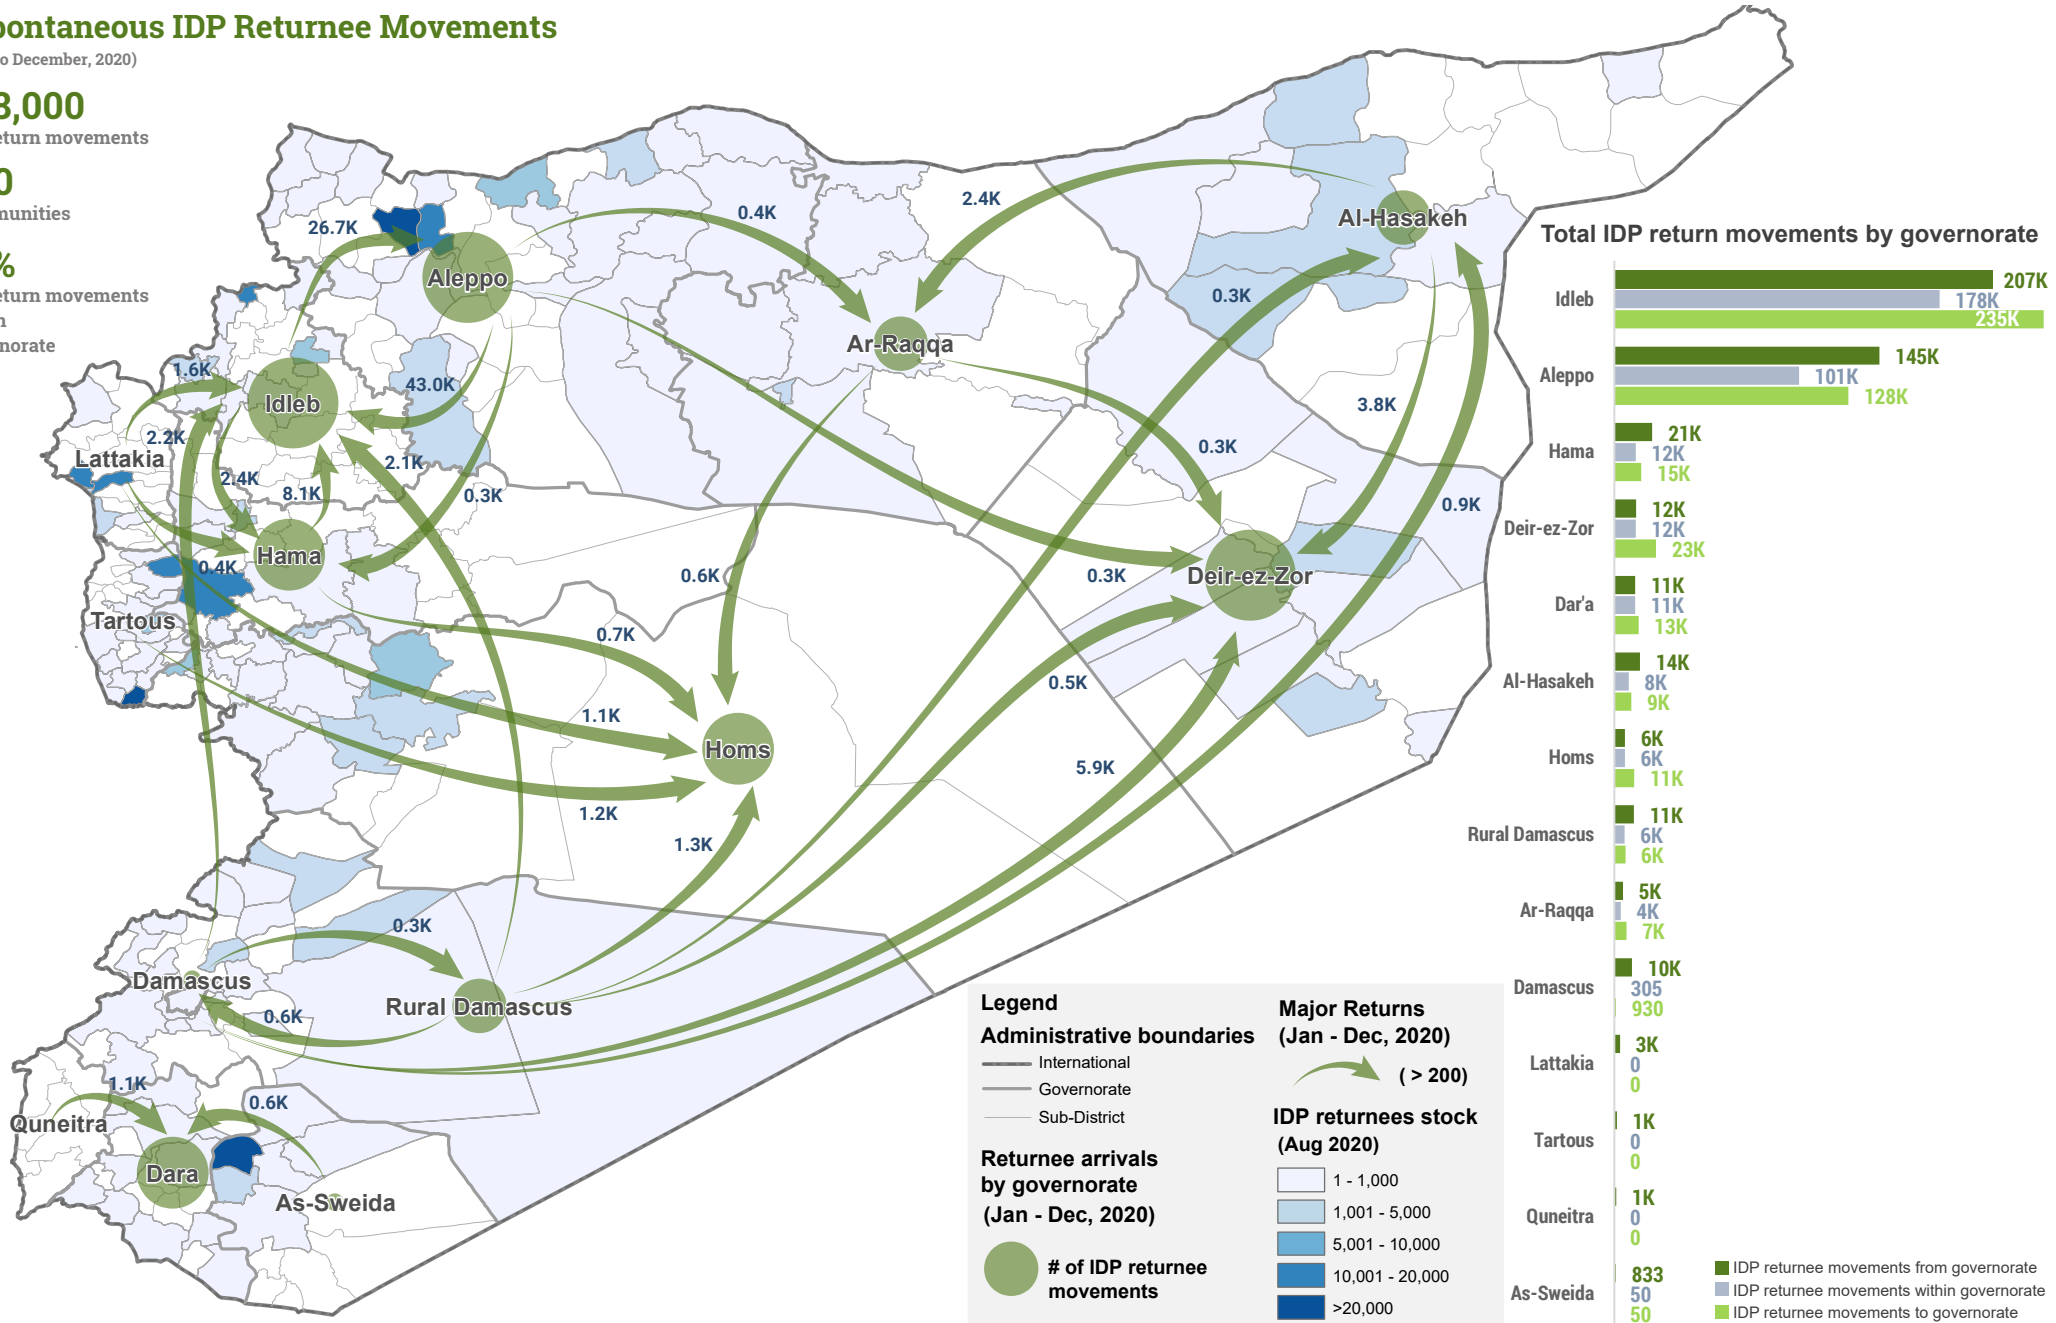

SYRIAN ARAB REPUBLIC

Spontaneous IDP Returnee Movements Overview, Jan - Dec 2020

As of 31 December 2020

Total Spontaneous IDP Returnee Movements

(from January to December, 2020)

448,000
IDP return movements

770
Communities

75%
IDP return movements within governorate

The boundaries and names shown and the designations used on this map do not imply official endorsement or acceptance by the United Nations.