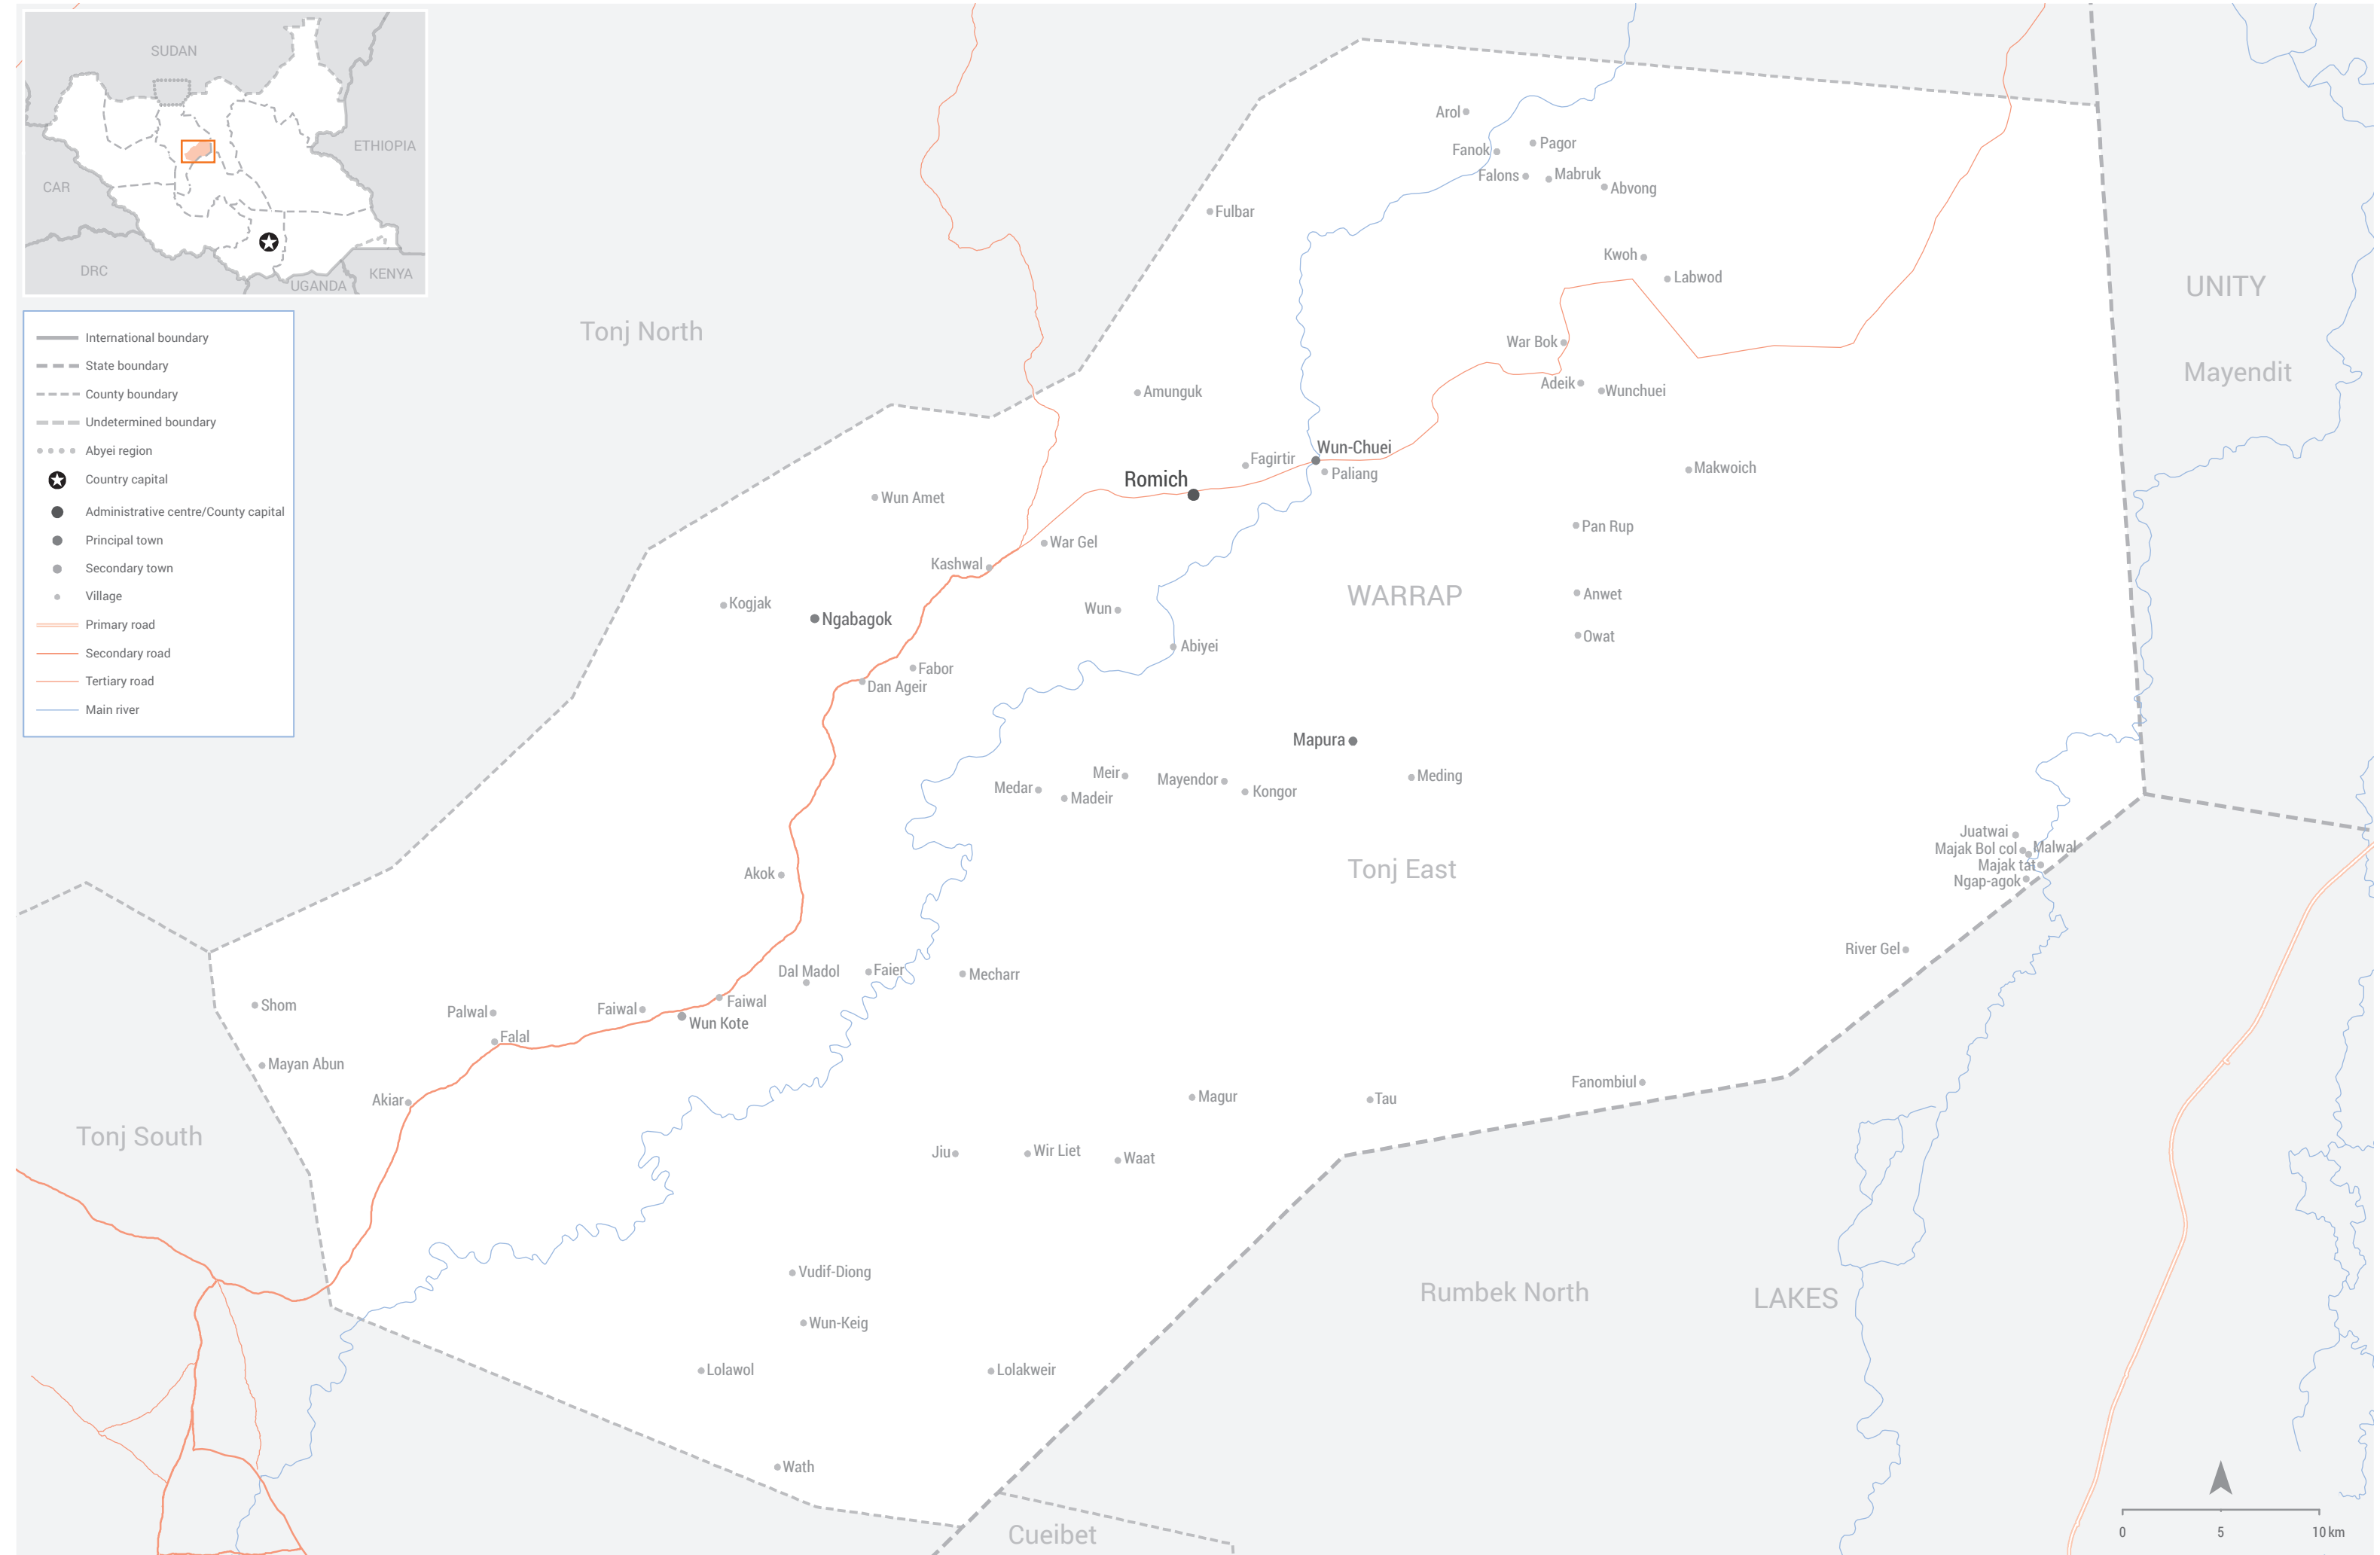

- International boundary
- State boundary
- County boundary
- Undetermined boundary
- Abyei region
- Country capital
- Administrative centre/County capital
- Principal town
- Secondary town
- Village
- Primary road
- Secondary road
- Tertiary road
- Main river

The administrative boundaries and names shown on this map do not imply official endorsement or acceptance by the United Nations. Final boundary between the Republic of Sudan and the Republic of South Sudan has not yet been determined. Final status of Abyei area is not yet determined.
 Created: March 2020 | Code: SS-8107 | Code: SS-8106 | Sources: OCHA, SSNBS | Feedback: ochasouthsudan@un.org | unocha.org/south-sudan | reliefweb.int/country/ssd | southsudan.humanitarianresponse.info