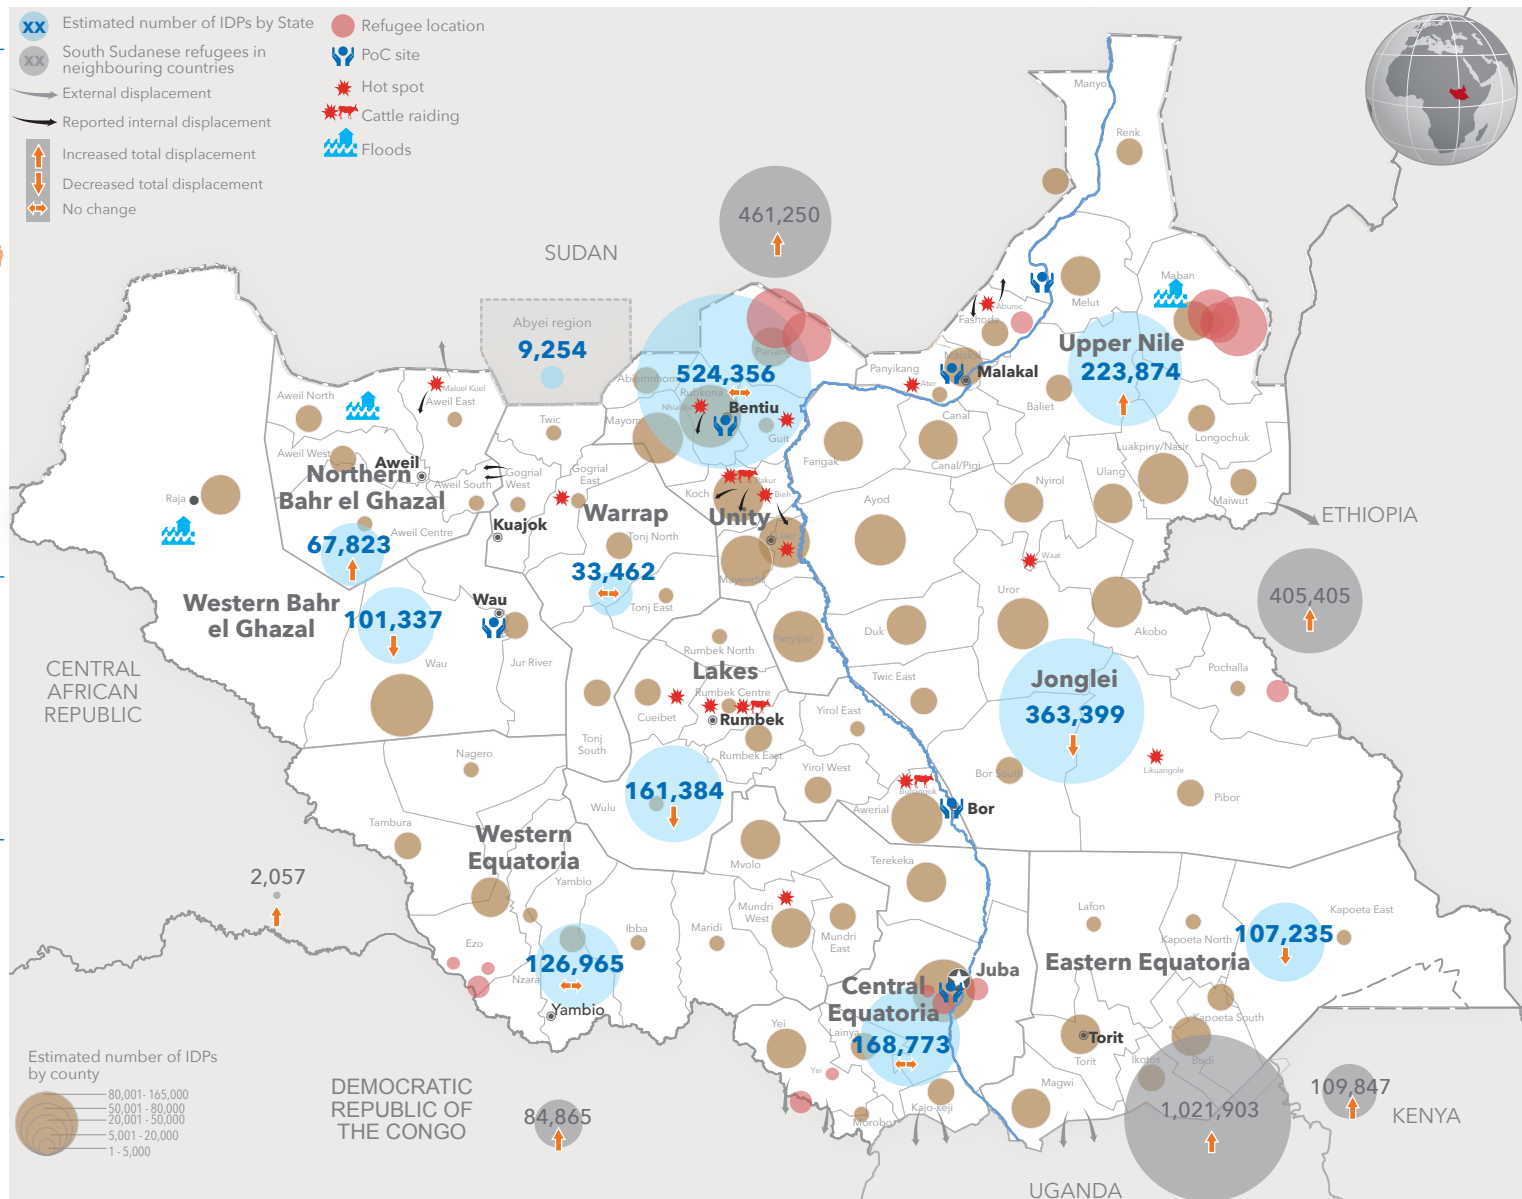

In September, fighting and insecurity continued to force civilians out of their homes, particularly in Unity and Upper Nile. Many of those had been displaced several times in recent months. In Unity, fighting and insecurity in Koch, Mayendit, and Rubkona counties forced the relocation of aid workers, suspension of food distribution and medical evacuation of civilians. In Upper Nile, fighting in and around Aburoc, on the western bank of the River Nile, reportedly led to civilian deaths, displacement and forced the temporary relocation of aid workers. In Jonglei, fighting between armed groups broke out in Waat, Nyirol County. In Northern Bahr el Ghazal, an inter-agency team reported that about 42,700 IDPs were sheltering in Aweil South County after fleeing inter-communal fighting in Gogrial West County in the past months. The number of South Sudanese fleeing as refugees to neighboring countries continued to grow.

KEY FIGURES

NEEDS AND RESPONSE 2017***

FUNDING STATUS 2017

*The number of internally displaced persons (IDPs) is updated with the latest figures and estimates available. The number of people displaced each month does not necessarily result in a rise in the overall number of IDPs as many people are "re-displaced" and had already been counted as IDPs. | **The number of South Sudanese refugees is as of 19 September 2017. | ***HRP Mid-year review July 2017. | ****As recorded in the Financial Tracking System (FTS) as of 30 Sep 2017. Further pledges have been announced but not yet tracked. | IDP: Internally Displaced People. PoC: Protection of Civilians
 Creation date: 11 Oct 2017 Sources: IOM, UNHCR, OCHA and humanitarian partners | Feedback: ochasouthsudan@un.org.
 The boundaries and names shown and the designations used on this map do not imply official endorsement or acceptance by the United Nations. Final boundary between the Republic of South Sudan and the Republic of Sudan has not yet been determined. Final status of Abyei region is not yet determined.