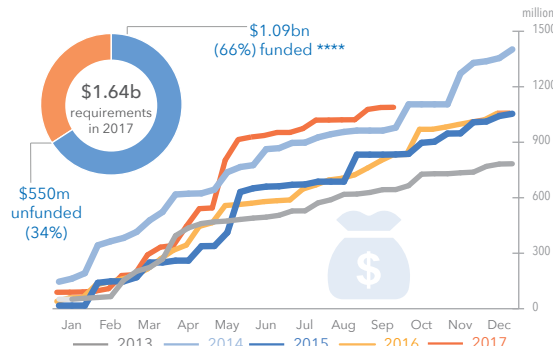

In September, fighting and insecurity continued to force civilians out of their homes, particularly in Unity and Upper Nile. Many of those had been displaced several times in recent months. In Unity, fighting and insecurity in Koch, Mayendit, and Rubkona counties forced the relocation of aid workers, suspension of food distribution and medical evacuation of civilians. In Upper Nile, fighting in and around Aburoc, on the western bank of the River Nile, reportedly led to civilian deaths, displacement and forced the temporary relocation of aid workers. In Jonglei, fighting between armed groups broke out in Waat, Nyirol County. In Northern Bahr el Ghazal, an inter-agency team reported that about 42,700 IDPs were sheltering in Aweil South County after fleeing inter-communal fighting in Gogrial West County in the past months. The number of South Sudanese fleeing as refugees to neighboring countries continued to grow.

KEY FIGURES

NEEDS AND RESPONSE 2017***

FUNDING STATUS 2017

*The number of internally displaced persons (IDPs) is updated with the latest figures and estimates available. The number of people displaced each month does not necessarily result in a rise in the overall number of IDPs as many people are "re-displaced" and had already been counted as IDPs. | **The number of South Sudanese refugees is as of 19 September 2017. | ***HRP Mid-year review July 2017. | ****As recorded in the Financial Tracking System (FTS) as of 30 Sep 2017. Further pledges have been announced but not yet tracked. | IDP: Internally Displaced People. PoC: Protection of Civilians
 Creation date: 11 Oct 2017 Sources: IOM, UNHCR, OCHA and humanitarian partners | Feedback: ochasouthsudan@un.org.
 The boundaries and names shown and the designations used on this map do not imply official endorsement or acceptance by the United Nations. Final boundary between the Republic of South Sudan and the Republic of Sudan has not yet been determined. Final status of Abyei region is not yet determined.