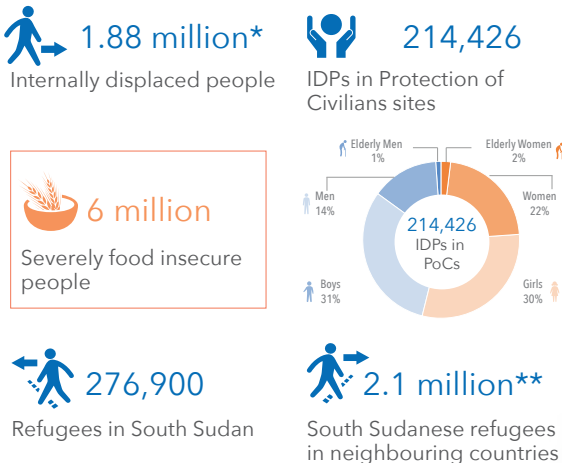

In September, fighting and insecurity continued to force civilians out of their homes, particularly in Unity and Upper Nile. Many of those had been displaced several times in recent months. In Unity, fighting and insecurity in Koch, Mayendit, and Rubkona counties forced the relocation of aid workers, suspension of food distribution and medical evacuation of civilians. In Upper Nile, fighting in and around Aburoc, on the western bank of the River Nile, reportedly led to civilian deaths, displacement and forced the temporary relocation of aid workers. In Jonglei, fighting between armed groups broke out in Waat, Nyirol County. In Northern Bahr el Ghazal, an inter-agency team reported that about 42,700 IDPs were sheltering in Aweil South County after fleeing inter-communal fighting in Gogrial West County in the past months. The number of South Sudanese fleeing as refugees to neighboring countries continued to grow.

KEY FIGURES

NEEDS AND RESPONSE 2017***

FUNDING STATUS 2017

*The number of internally displaced persons (IDPs) is updated with the latest figures and estimates available. The number of people displaced each month does not necessarily result in a rise in the overall number of IDPs as many people are "re-displaced" and had already been counted as IDPs. | **The number of South Sudanese refugees is as of 19 September 2017. | ***HRP Mid-year review July 2017. | ****As recorded in the Financial Tracking System (FTS) as of 30 Sep 2017. Further pledges have been announced but not yet tracked. | IDP: Internally Displaced People. PoC: Protection of Civilians
 Creation date: 11 Oct 2017 Sources: IOM, UNHCR, OCHA and humanitarian partners | Feedback: ochasouthsudan@un.org.
 The boundaries and names shown and the designations used on this map do not imply official endorsement or acceptance by the United Nations. Final boundary between the Republic of South Sudan and the Republic of Sudan has not yet been determined. Final status of Abyei region is not yet determined.