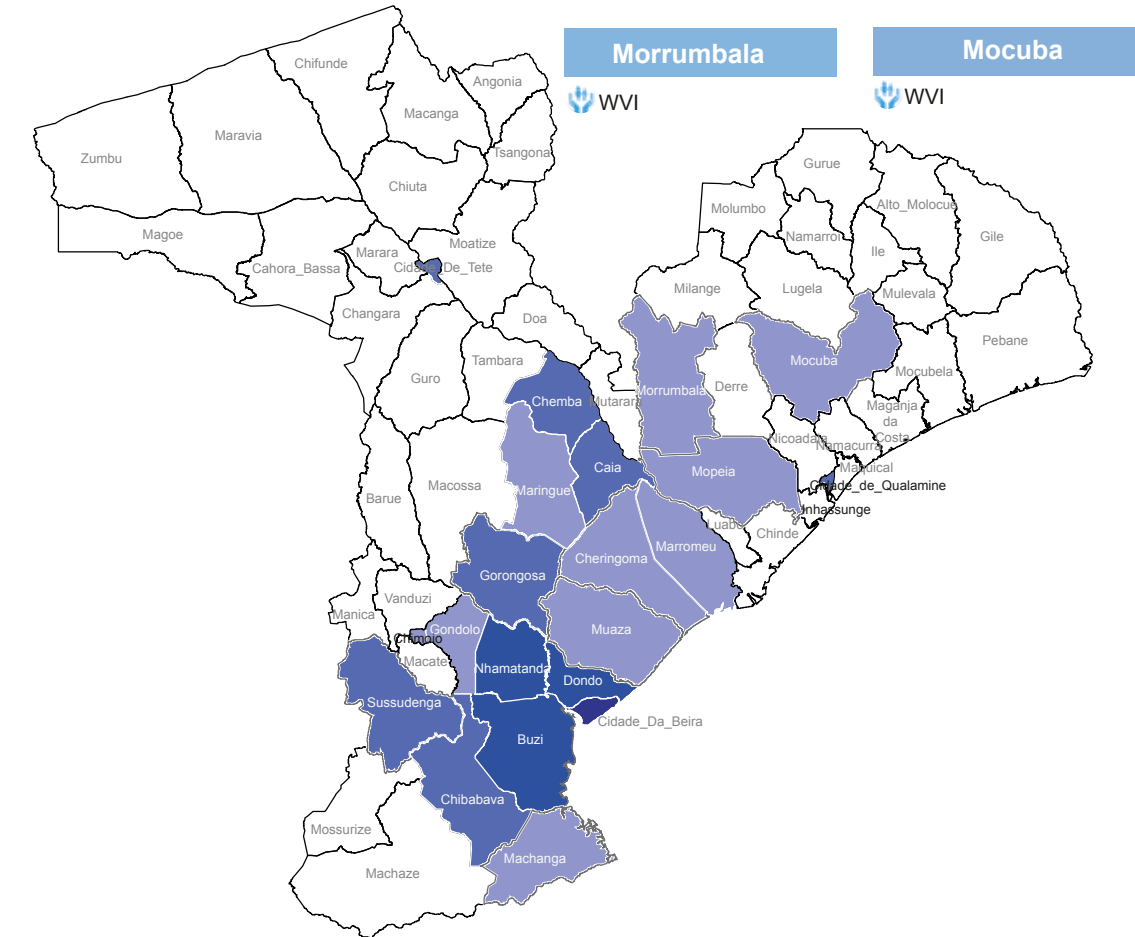

22
Partners

21
Locations

Partner breakdown

11
International partners

5
National partners

6
UN

General Protection

Child Protection

Gender Based Violence

Cidade_De_Tete

UNFPA

Chemba

WVI
 FHI360

Caia

WVI
 FHI360

Maringue

FHI360

Gorongosa

FAMOD
 FHI360

Gondolo

WVI

Cidade_De_Chimoio

UNFPA

Nhamatanda

UN Women, PNDH, FAMOD
 WVI
 IFRC, COSACA, MULEiDE
 UNFPA, FHI360

Sussudenga

UNICEF, WVI

Chibabava

WVI
 FHI360

Machanga

FHI360

Buzi

UNHCR, PNDH, LfW, FAMOD
 WVI
 IFRC, COSACA, WVI, MULEiDE, UNFPA, FHI360, Plan Int.

Cidade_de_Qualamine

WVI
 UNFPA

Mopeia

WVI

Marromeu

FHI360

Cheringoma

FHI360

Muanza

FHI360

Dondo

LfW, FAMOD
 SOS CV, Plan Moz
 IFRC, COSACA, FHI360

Cidade_Da_Beira

UNHCR, WFP, UNWomen, IOM, PNDH, LfW, FAMOD
 UNICEF, AVSI, WVI, TdH Italy, SOS CV, SCF, Plan Moz, COSACA
 IFRC, NATAN, AVSI, IOM, COSACA, MULEiDE, SOPROC, UNFPA, FHI360.

AVSI - Association of Volunteers in International Service
COSACA - Consortium of Save Children, Care, Concern and Oxfam
FAMOD - Fórum das Associações Moçambicanas dos Deficientes
FHI360 Family Health International
IFRC - International Committee of the Red Cross

IOM - International Organization for Migration
LfW - Light for the World
MULEiDE - Associação Mulher Lei e Desenvolvimento
NATAN NATAN International Humanitarian Aid
Plan Int/Moz - Plan International/Mozambique

PNDH - Pressão Nacional dos Direitos Human
SCF - Save the Children
SOPROC - Rede de Protecção da Criança de Sofala
SOS CV - SOS Children's Village
TdH Italy - Terre des Hommes Italy

UN WOMEN - United Nations Entity for Gender Equality and the Empowerment of Women
UNFPA - United Nations Population Fund
UNHCR - United Nations High Commission for Refugees
UNICEF - United Nations Children's Fund
WFP - World Food Programme
WVI - World Vision International

The boundaries and names shown and designations used on this map do not imply official endorsement or acceptance by the United Nations

Creation Date: 16 April 2019 Sources: Protection Cluster Response Tracking matrix April 2019

Feedback: matovuc@unhcr.org | Information Management, mballa@unhcr.org | Protection Cluster Coordinator www.humanitarianresponse.info/en/operations/mozambique/protection