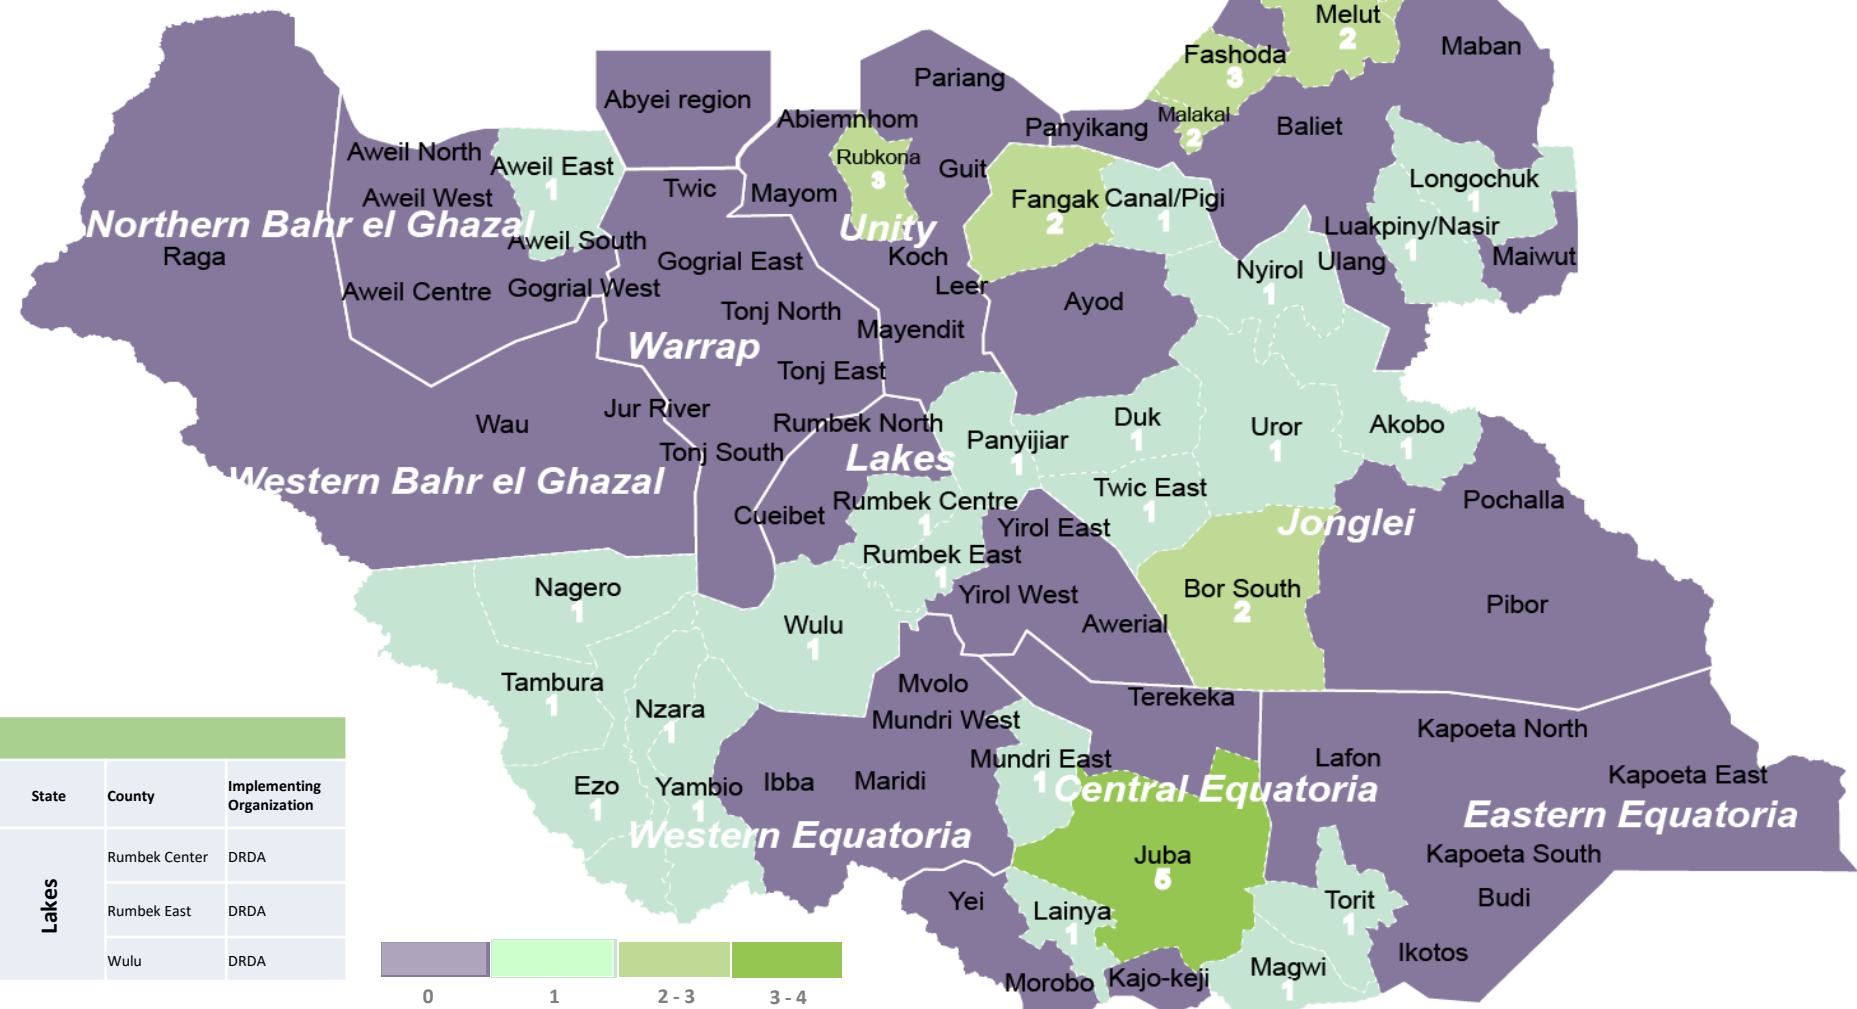

SOUTH SUDAN: CP AoR OPERATIONAL PRESENCE (August 2018)

Reporting Partners as of August

State	County	Implementing Organization
Western Bahr el Ghazal	Wau	HCO

State	County	Implementing Organization
Warrap	Gogrial West	
	Tonj North	

State	County	Implementing Organization
Jonglei	Akobo	SCI
	Bor South	CINA
	Canal	CAO
	Duk	CINA
	Fangak	CAO
	Nyirrol	SCI
	Twic East	CINA
	Uror	CAO

State	Counties	Implementing Organization
Upper Nile	Fashoda	WCH
		WOCO
		WVI
	Longochuk	CRO
	Nasir	CAO
	Malakal	INTERSOS
		WCH
	Melut	MTT
		WVI
	Renk	MTT
	WVI	

State	County	Implementing Organization
Western Equatoria	Ezo	WVI
	Mundri East	IsraAid
	Nagero	WVI
	Nzara	WVI
	Tambura	WVI
	Yambio	WVI

State	County	Implementing Organization
Central Equatoria		CRO
		CCoC
	Juba	IsraAid
		MTT
		WVI
	Lainya	IsraAid

State	County	Implementing Organization
Lakes	Rumbek Center	DRDA
	Rumbek East	DRDA
	Wulu	DRDA

State	Counties	Implementing Organization
Unity	Panyijiar	IRC
	Rubkona	GUNO
		MC
		Women V.

State	County	Implementing Organization
Eastern Equatoria	Magwi	WCH
	Torit	DCA