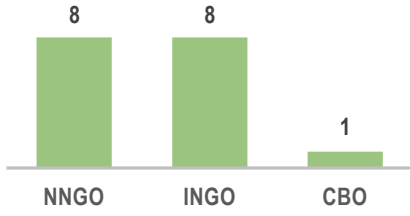

SOUTH SUDAN: CP AoR OPERATIONAL PRESENCE (August 2018)

Reporting Partners as of August

State	County	Implementing Organization
Western Bahr el Ghazal	Wau	HCO

State	County	Implementing Organization
Warrap	Gogrial West	
	Tonj North	