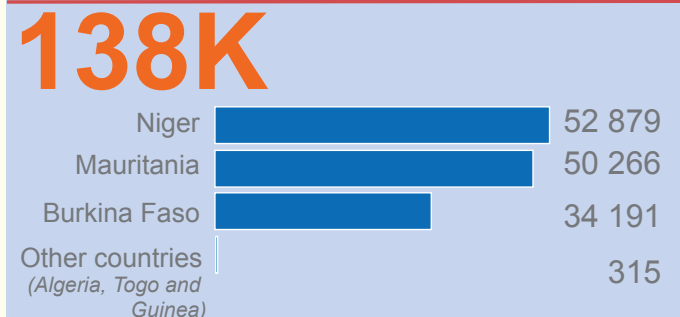

2.5M PEOPLE IN NEED OUT OF 18.3 M

NUMBER OF PEOPLE IN NEED BY CLUSTER

INTERNALLY DISPLACED PEOPLE (IDP)

FUNDING NEEDS
US \$ 354M

REFUGEES

RETURNEES

FUNDING TREND

PROJECT OVERVIEW