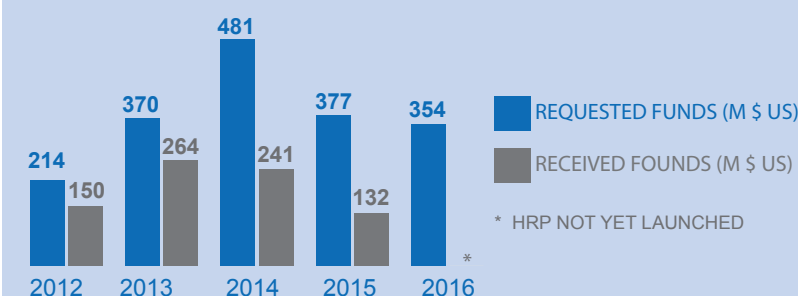

2.5M PEOPLE IN NEED OUT OF 18.3 M

NUMBER OF PEOPLE IN NEED BY CLUSTER

INTERNALLY DISPLACED PEOPLE (IDP)

FUNDING NEEDS
US \$ 354M

REFUGEES

RETURNEES

FUNDING TREND

PROJECT OVERVIEW