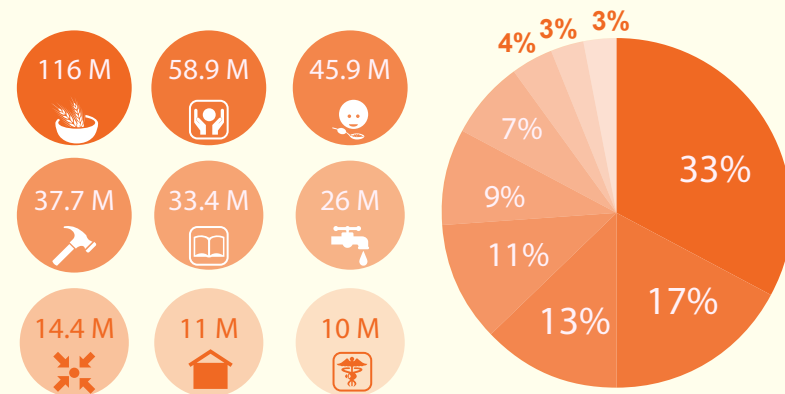

2.5M PEOPLE IN NEED OUT OF 18.3 M

NUMBER OF PEOPLE IN NEED BY CLUSTER

INTERNALLY DISPLACED PEOPLE (IDP)

FUNDING NEEDS
US \$ 354M

REFUGEES

RETURNEES

FUNDING TREND

PROJECT OVERVIEW