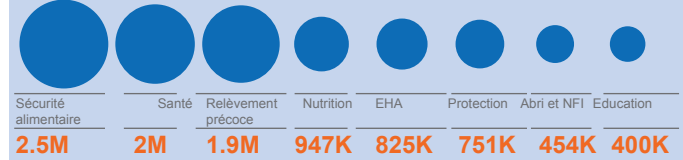

Food insecurity phases (forecast august 2016)

■ Cercles under stress
■ Cercles in minimal phase

Source : Cadre harmonisé November 2016
 The boundaries and names shown and the designations used on this map do not imply official endorsement or acceptance by the United Nations.

2.5M PEOPLE IN NEED OUT OF 18.3 M

NUMBER OF PEOPLE IN NEED BY CLUSTER

INTERNALLY DISPLACED PEOPLE (IDP)

FUNDING NEEDS
US \$ 354M

REFUGEES

RETURNEES

FUNDING TREND

PROJECT OVERVIEW