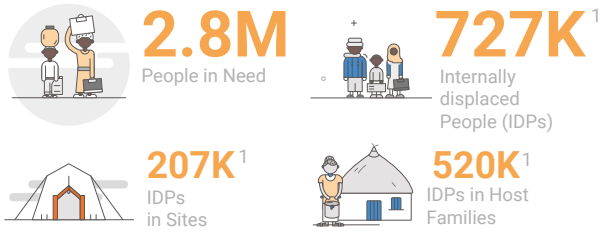

KEYS FIGURES

1- Commission mouvement de population (CMP) as of 31 may 2021

2- UNHCR as of 31 may 2021

3- CMP: Jan. - May, 2021

Central African refugees in neighborhood countries and IDPs per Prefecture

The boundaries and names shown and the designations used on this map do not imply official endorsement or acceptance by the United Nations.