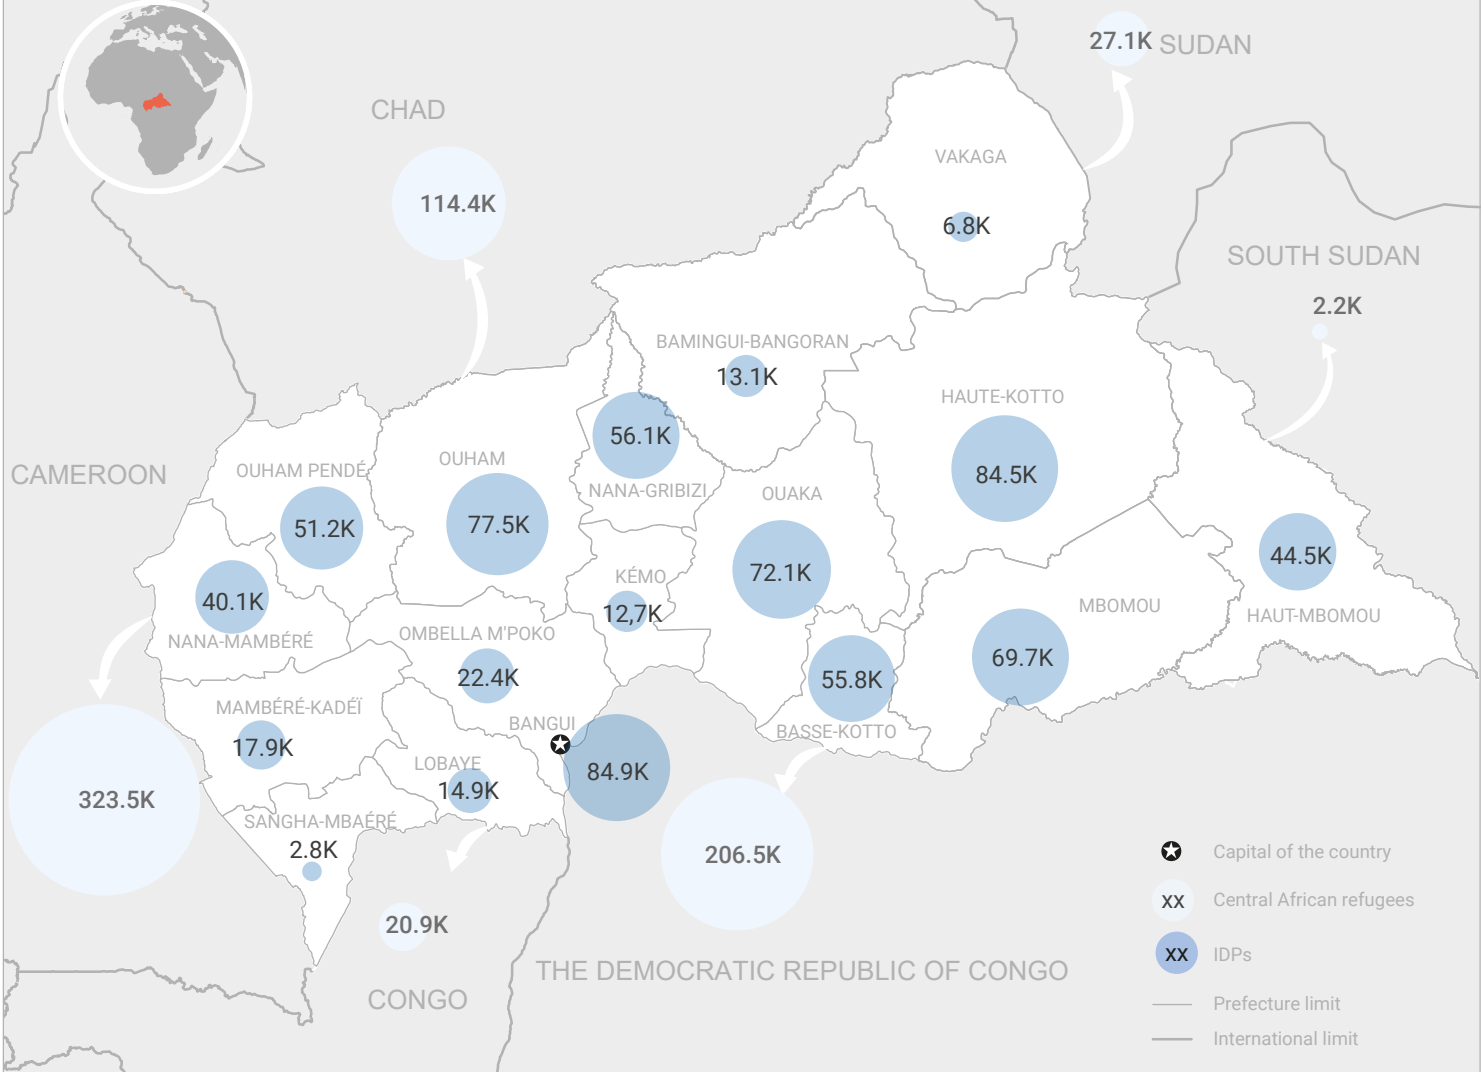

KEYS FIGURES

1- Commission mouvement de population (CMP) as of 31 may 2021

2- UNHCR as of 31 may 2021

3- CMP: Jan. - May, 2021

Central African refugees in neighborhood countries and IDPs per Prefecture

The boundaries and names shown and the designations used on this map do not imply official endorsement or acceptance by the United Nations.