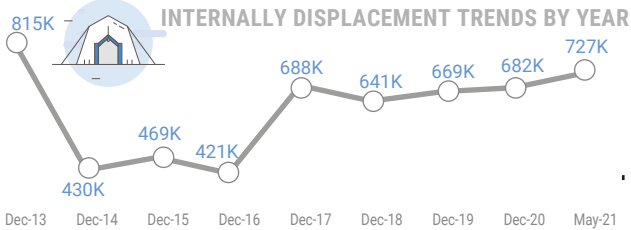

KEYS FIGURES

1- Commission mouvement de population (CMP) as of 31 may 2021

2- UNHCR as of 31 may 2021

3- CMP: Jan. - May, 2021

Central African refugees in neighborhood countries and IDPs per Prefecture

The boundaries and names shown and the designations used on this map do not imply official endorsement or acceptance by the United Nations.