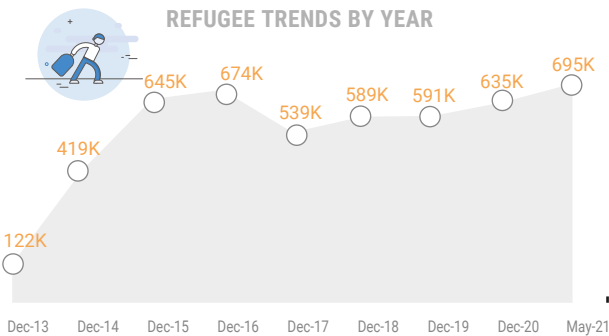

KEYS FIGURES

1- Commission mouvement de population (CMP) as of 31 may 2021

2- UNHCR as of 31 may 2021

3- CMP: Jan. - May, 2021

Central African refugees in neighborhood countries and IDPs per Prefecture

The boundaries and names shown and the designations used on this map do not imply official endorsement or acceptance by the United Nations.