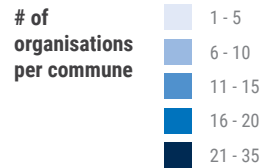

HAITI

Physical presence

as of 07 october 2019

This map shows the mapping of humanitarian and development actors with a physical presence in Haiti. It shows the location of their offices in the different communes. The information was collected by OCHA Haiti via an online survey launched in May 2019.