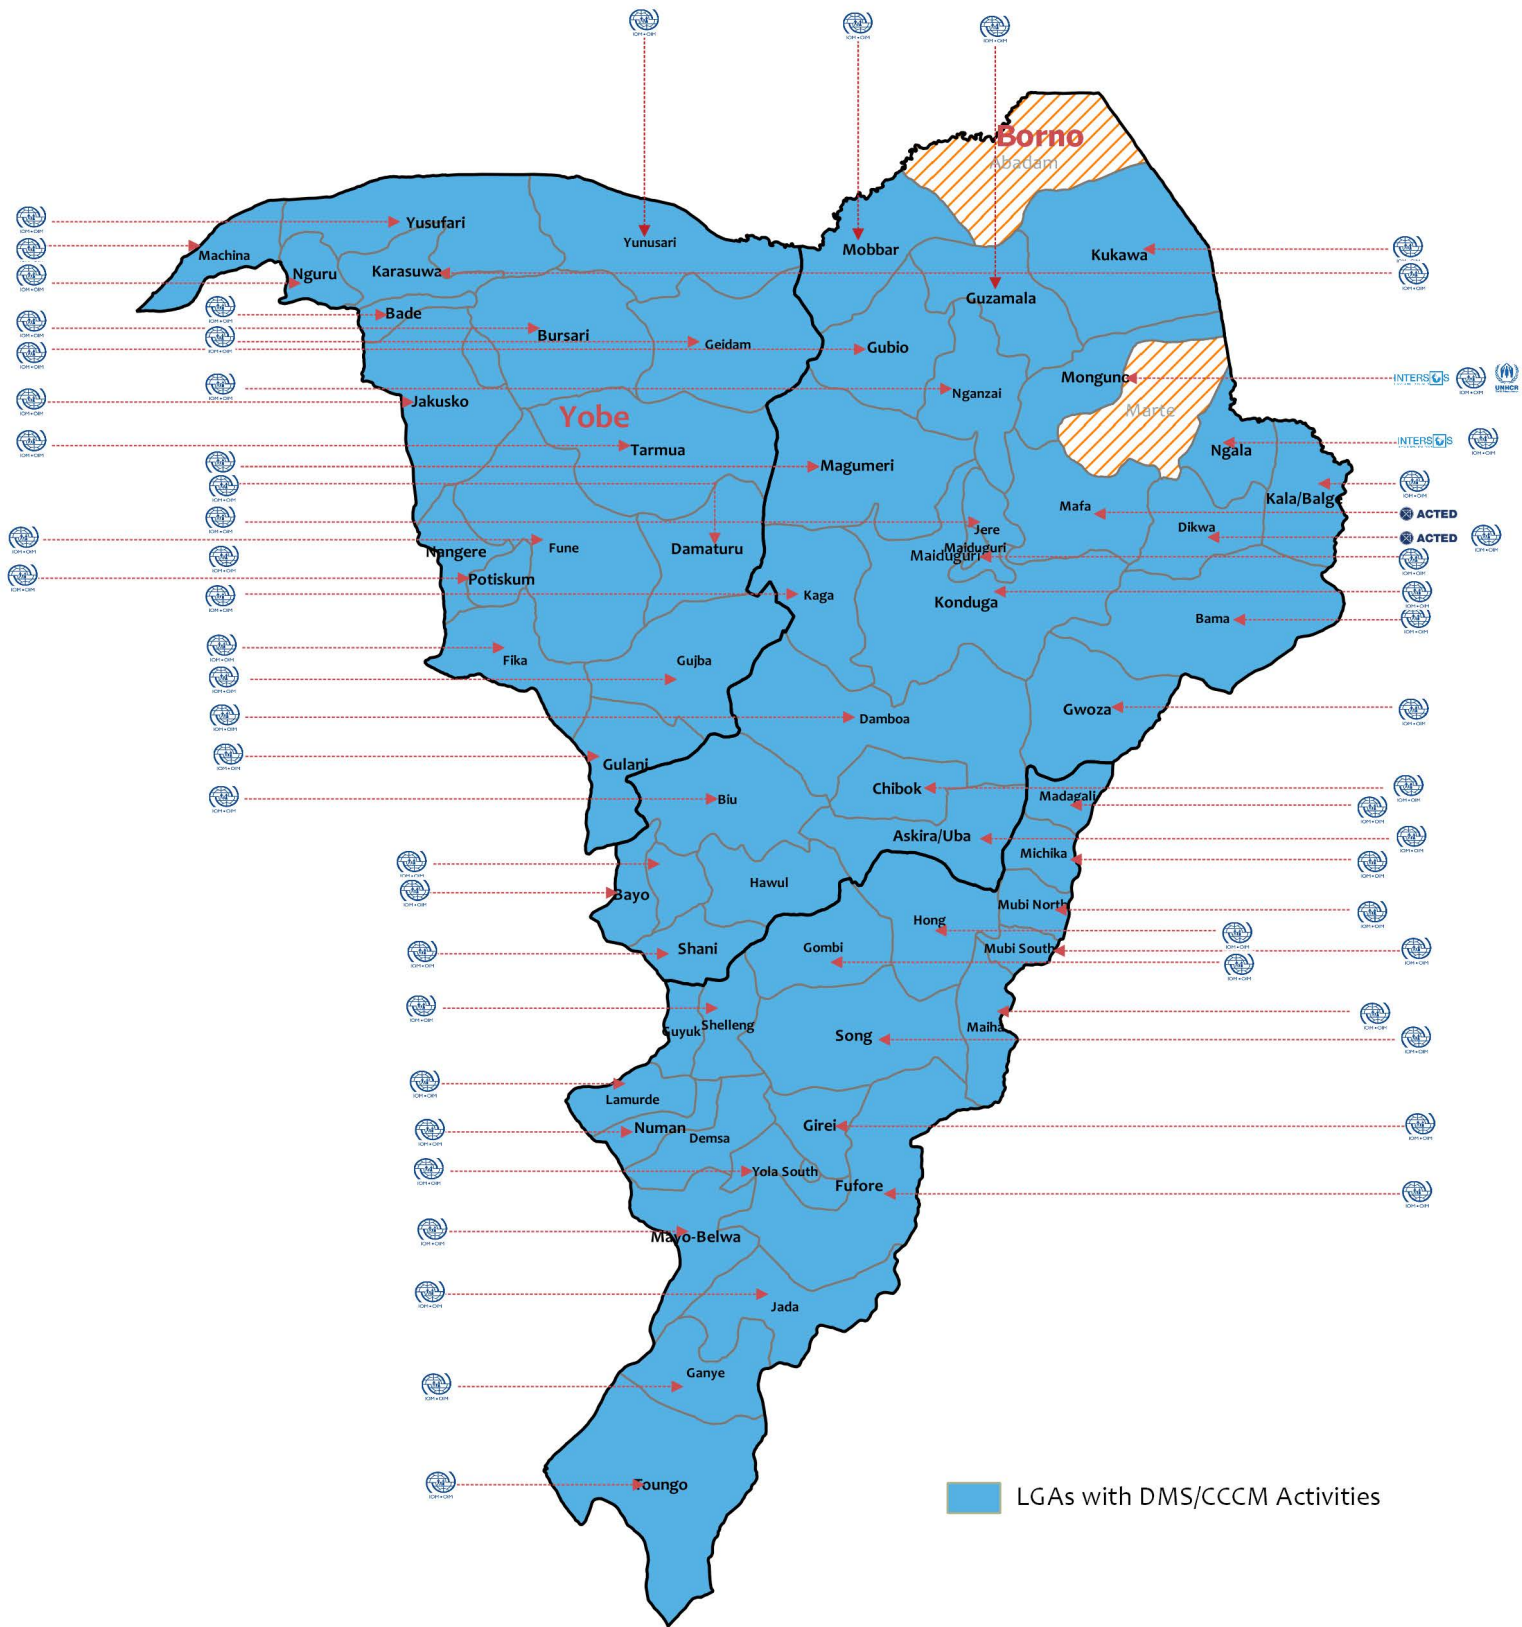

January - April 2019

LGAs with DMS/CCCM Activities

**Data Source**

Partners 5W, April 2019

**Contacts**

shelter.cccm.nigeria@gmail.com  
+234907511558, +2349087360402

State Boundary

Hard to reach LGA