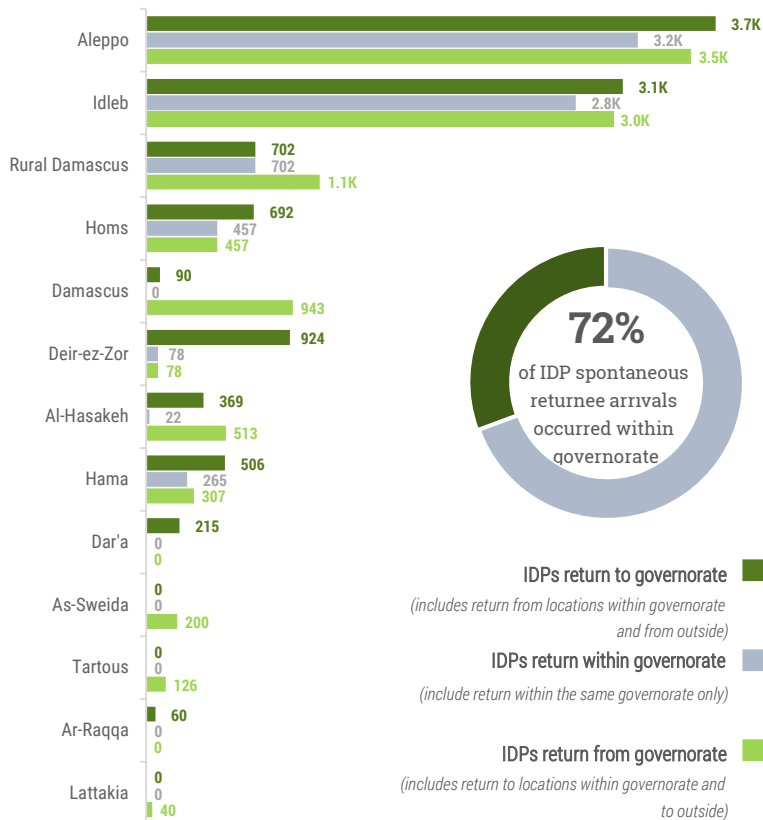

At the community level, Aleppo city in the Aleppo governorate received around 2,700 returns, the highest number of spontaneous return movements in February, while the Homs community in Homs governorate and Dayr Hafir community in Aleppo governorate each received some 400 return movements. Madamiyet Elsham in Rural Damascus governorate, Kafrlata in Idlib governorate and Al Mayadin community in Deir-Ez-Zor governorate each received around 300 return movements this month.

Notes:

- The returns refer to IDP spontaneous returns and do not necessarily follow the global definitions of 'Returnees' or durable solutions for IDPs.
- The IDP spontaneous returns include IDPs returning to their homes or communities of origin.
- The IDP spontaneous returns term used in this monthly report refers to the return movements occurred in the reported period only.
- The process of verification is based on triangulation of verified IDP spontaneous returns reported by different mechanisms and further examined by the IDP TF through cross-checking population numbers from previous years.

Governorate summary