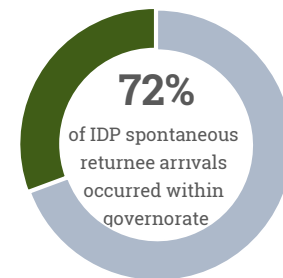

At the community level, Aleppo city in the Aleppo governorate received around 2,700 returns, the highest number of spontaneous return movements in February, while the Homs community in Homs governorate and Dayr Hafir community in Aleppo governorate each received some 400 return movements. Madamiyet Elsham in Rural Damascus governorate, Kafrlata in Idlib governorate and Al Mayadin community in Deir-Ez-Zor governorate each received around 300 return movements this month.

Notes:

- The returns refer to IDP spontaneous returns and do not necessarily follow the global definitions of 'Returnees' or durable solutions for IDPs.
- The IDP spontaneous returns include IDPs returning to their homes or communities of origin.
- The IDP spontaneous returns term used in this monthly report refers to the return movements occurred in the reported period only.
- The process of verification is based on triangulation of verified IDP spontaneous returns reported by different mechanisms and further examined by the IDP TF through cross-checking population numbers from previous years.

Governorate summary