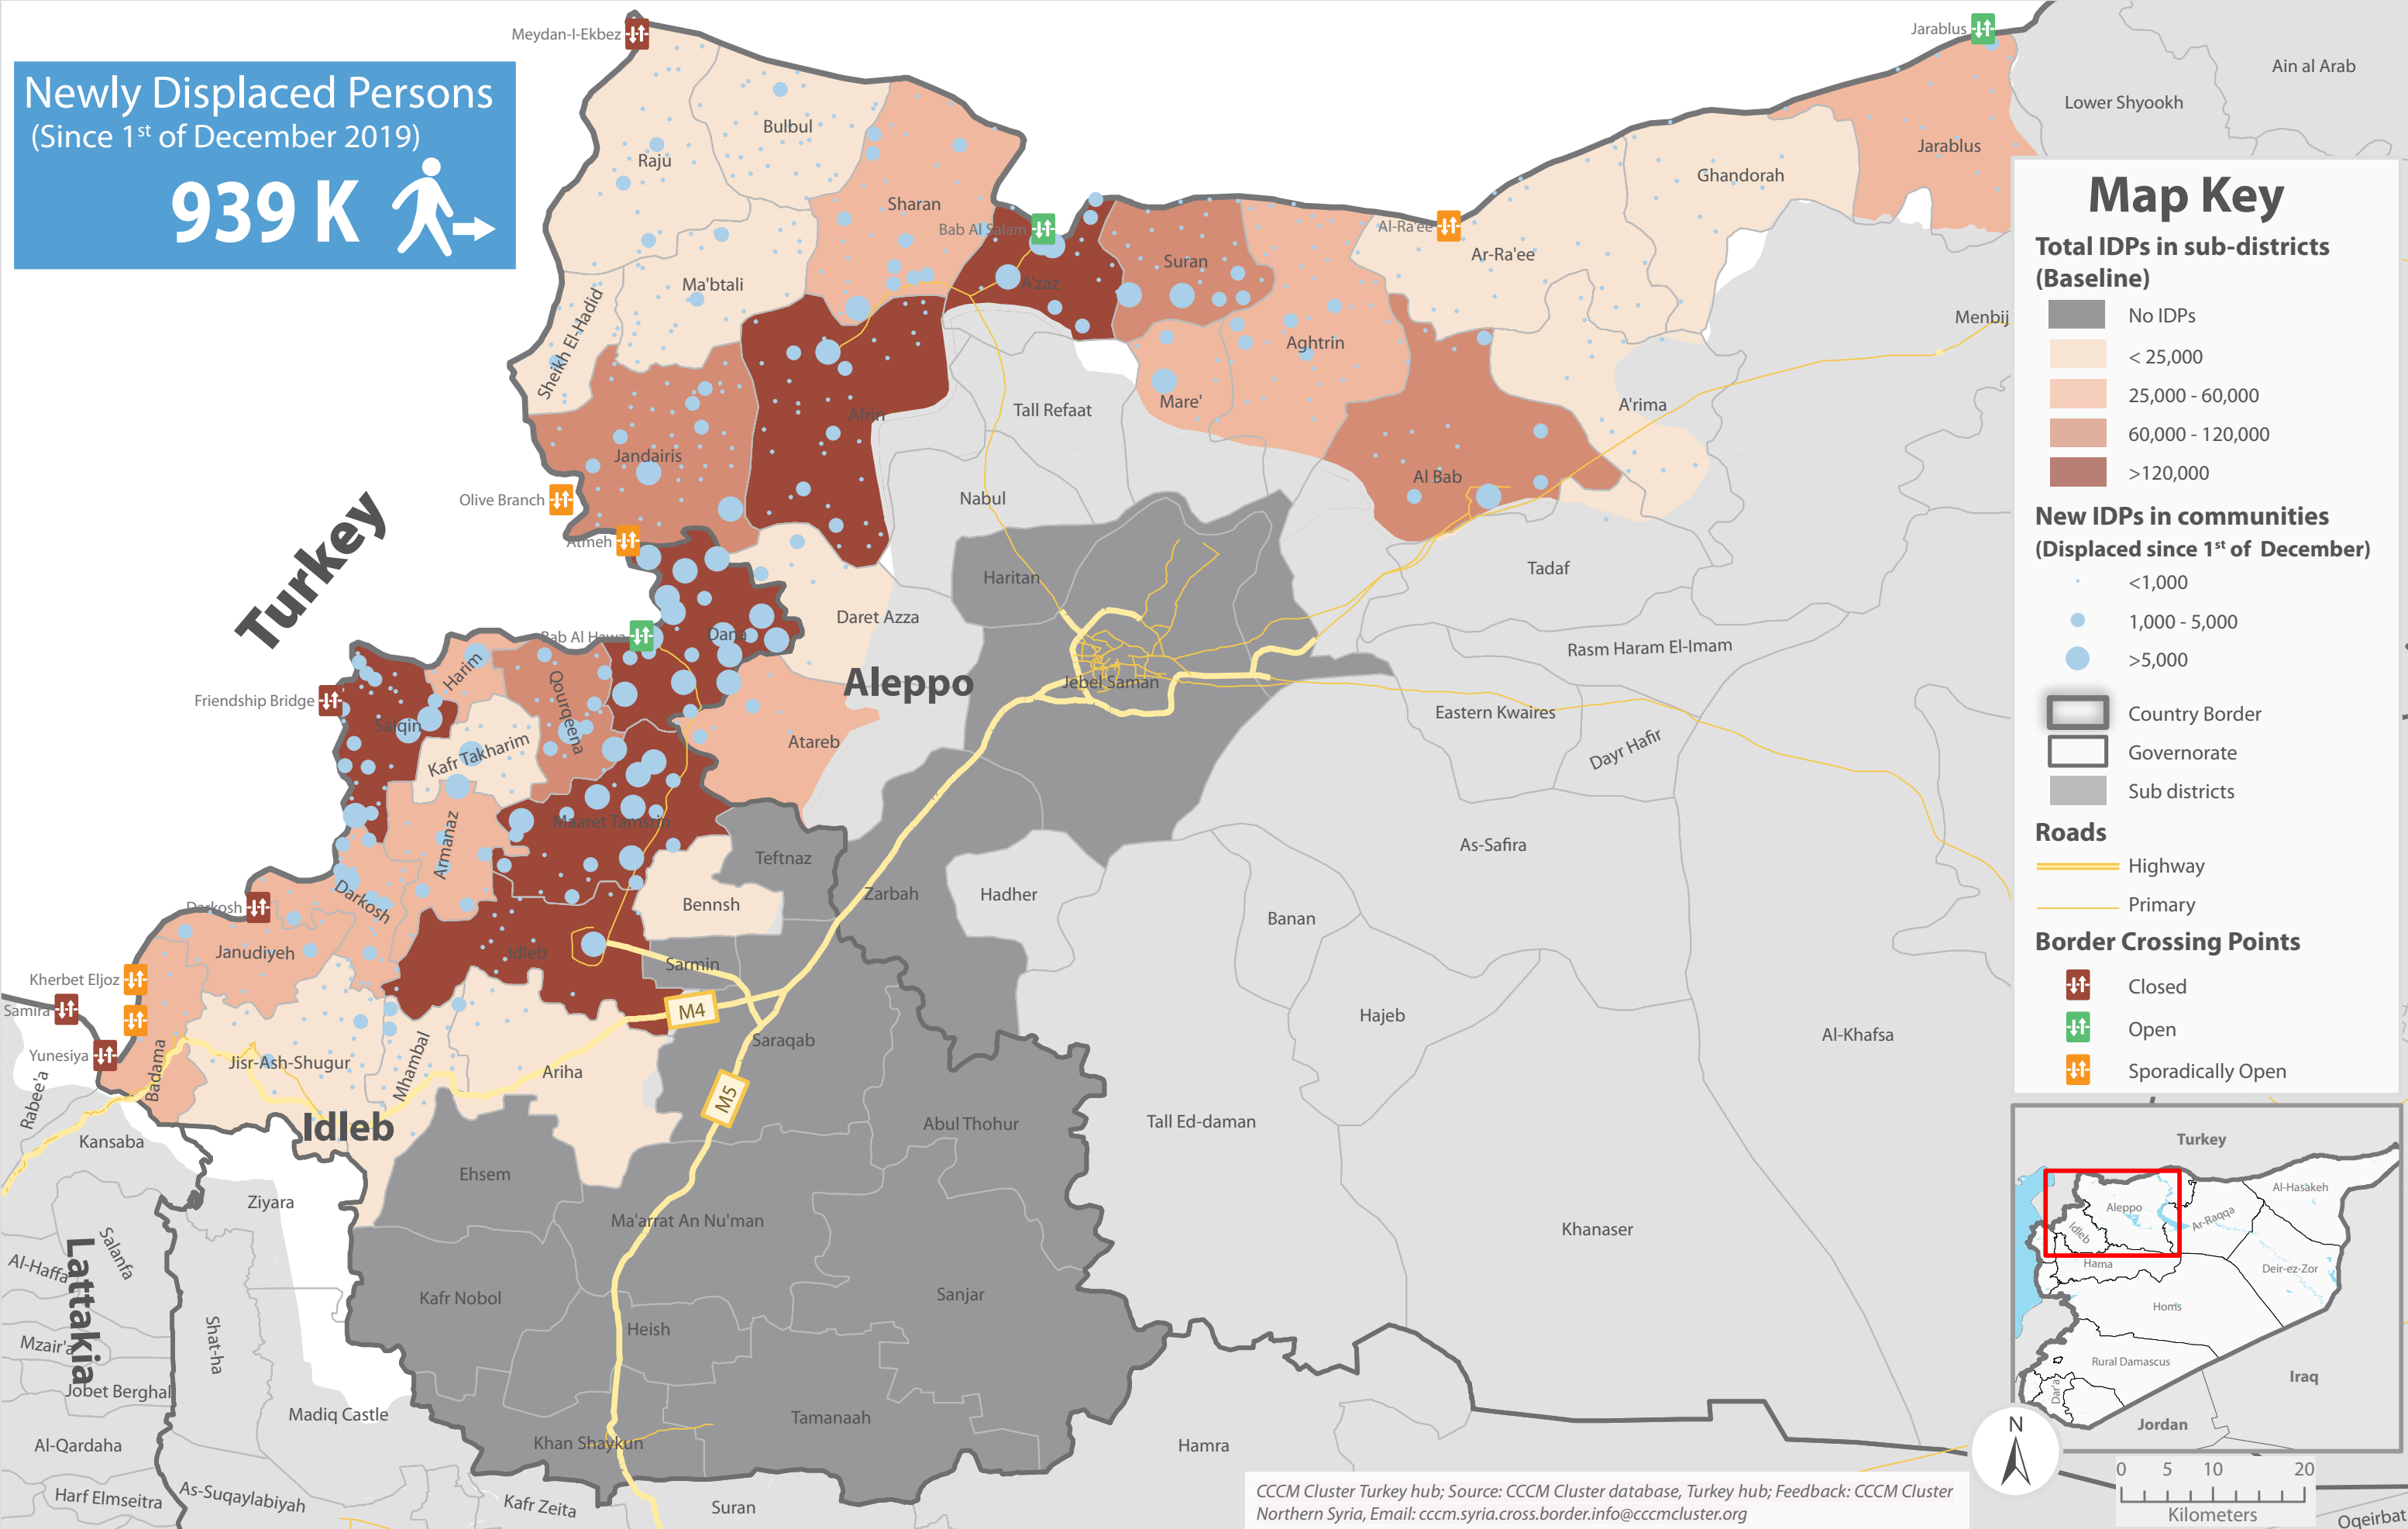

Snapshot | IDPs in North West Syria - 22/03/2020

Humanitarian Needs Assessment Programme

Newly Displaced Persons
(Since 1st of December 2019)

939 K

CCCM Cluster Turkey hub; Source: CCCM Cluster database, Turkey hub; Feedback: CCCM Cluster Northern Syria, Email: cccm.syria.cross.border.info@cccmcluster.org

Background

Utilizing a team of 111 enumerators, HNAP conducted a population assessment in north-west Syria on 22nd March 2020, collecting data at the community level which was then disaggregated by those displaced since **1 December 2019** as well as total IDP stock.

Shelter Types (Newly Displaced Persons)

Main Needs (Newly Displaced Persons)

IDPs in North West Syria

Governorate	Sub district	New IDPs
Aleppo	A'zaz	99,066
Aleppo	Afrin	67,815
Aleppo	Jandairis	48,542
Aleppo	Al Bab	45,727
Aleppo	Sharan	30,019
Aleppo	Aghtrin	24,133
Aleppo	Mare'	23,743
Aleppo	Suran	21,068
Aleppo	Raju	14,705
Aleppo	Ma'btali	6,514
Aleppo	Bulbul	6,196
Aleppo	Jarablus	5,776
Aleppo	Daret Azza	5,215
Aleppo	Atareb	4,715
Aleppo	Ar-Ra'ee	2,815
Aleppo	Sheikh El-Hadid	2,409
Aleppo	Ghandorah	2,054
Aleppo	A'rima	1,295
Aleppo	Tadaf	25
Aleppo	Nabul	-
Aleppo	Haritan	-
Aleppo	Zarbah	-
Aleppo	Jebel Saman	-
Displaced People in Aleppo		411,832
Idleb	Dana	198,239
Idleb	Maaret Tamsrin	71,445
Idleb	Salqin	68,841
Idleb	Idleb	53,118
Idleb	Armanaz	27,970
Idleb	Qourqeena	26,168
Idleb	Darkosh	25,472
Idleb	Harim	12,911
Idleb	Janudiyeh	10,906
Idleb	Mhambal	10,539
Idleb	Jisr-Ash-Shugur	8,995
Idleb	Kafr Takharim	7,102
Idleb	Badama	4,343
Idleb	Ariha	1,572
Idleb	Tamanaah	-
Idleb	Heish	-
Idleb	Kafr Nobol	-
Idleb	Abul Thohur	-
Idleb	Saraqab	-
Idleb	Sanjar	-
Idleb	Khan Shaykun	-
Idleb	Sarmin	-
Idleb	Ehsem	-
Idleb	Teftnaz	-
Idleb	Ma'arrat An Nu'man	-
Idleb	Bennsh	-
Displaced People in Idleb		527,621