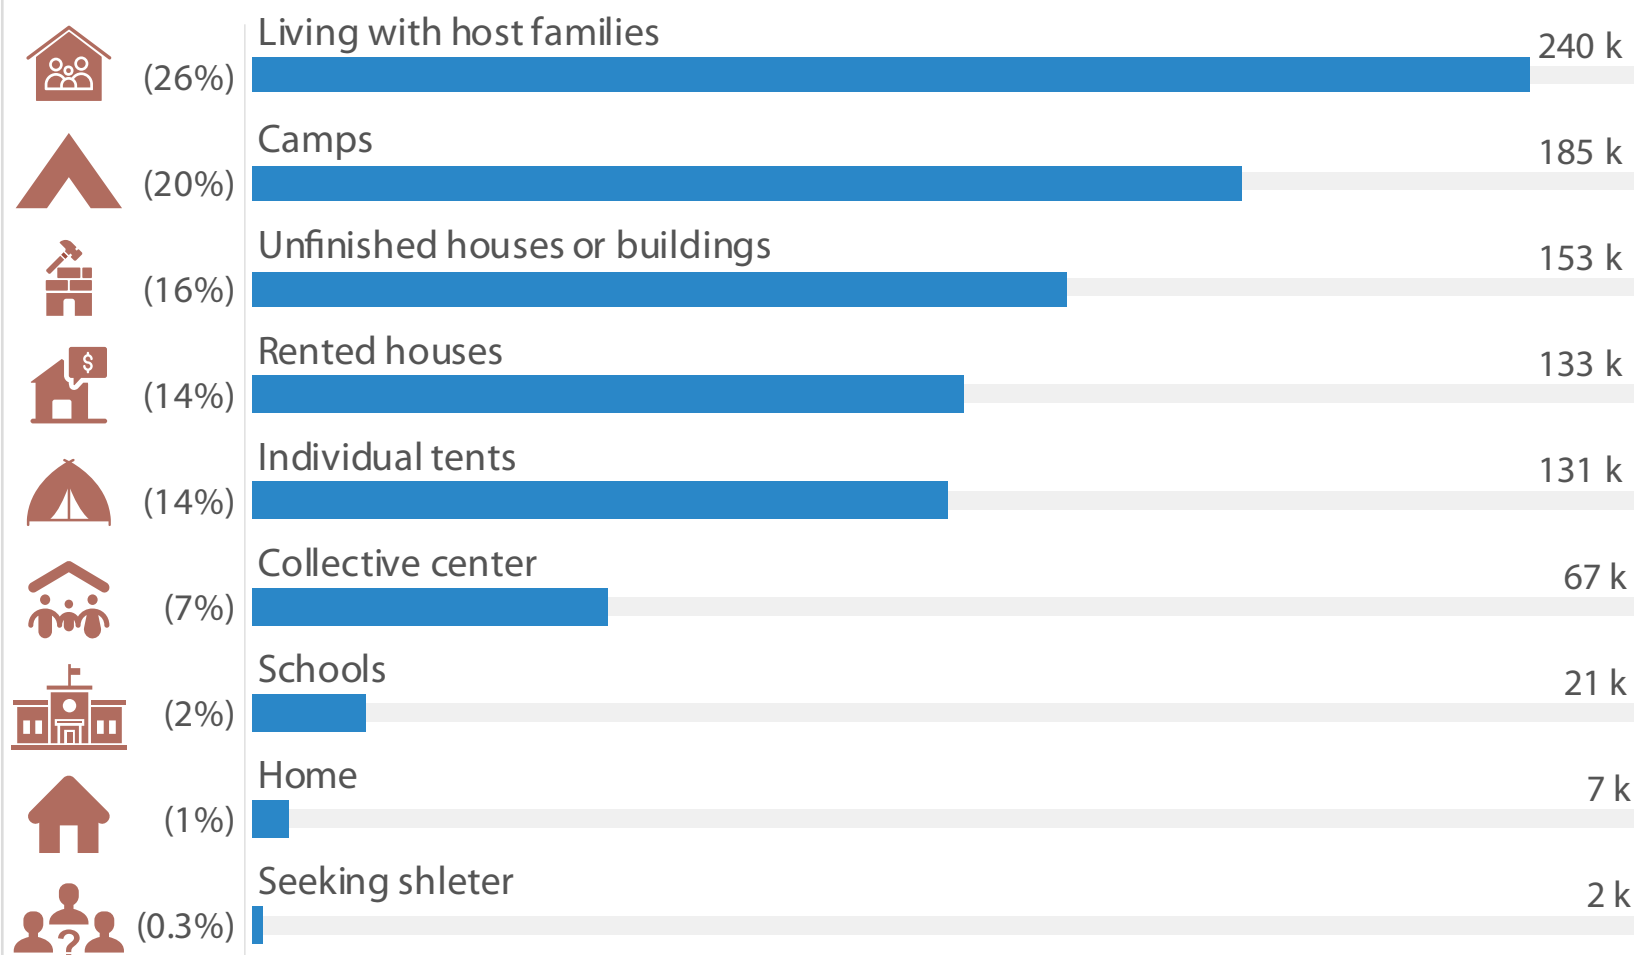

Shelter Types (Newly Displaced Persons)

Main Needs (Newly Displaced Persons)

IDPs in North West Syria

Governorate	Sub district	New IDPs
Aleppo	A'zaz	99,066
Aleppo	Afrin	67,815
Aleppo	Jandairis	48,542
Aleppo	Al Bab	45,727
Aleppo	Sharan	30,019
Aleppo	Aghtrin	24,133
Aleppo	Mare'	23,743
Aleppo	Suran	21,068
Aleppo	Raju	14,705
Aleppo	Ma'btali	6,514
Aleppo	Bulbul	6,196
Aleppo	Jarablus	5,776
Aleppo	Daret Azza	5,215
Aleppo	Atareb	4,715
Aleppo	Ar-Ra'ee	2,815
Aleppo	Sheikh El-Hadid	2,409
Aleppo	Ghandorah	2,054
Aleppo	A'rima	1,295
Aleppo	Tadaf	25
Aleppo	Nabul	-
Aleppo	Haritan	-
Aleppo	Zarbah	-
Aleppo	Jebel Saman	-
Displaced People in Aleppo		411,832
Idleb	Dana	198,239
Idleb	Maaret Tamsrin	71,445
Idleb	Salqin	68,841
Idleb	Idleb	53,118
Idleb	Armanaz	27,970
Idleb	Qourqeena	26,168
Idleb	Darkosh	25,472
Idleb	Harim	12,911
Idleb	Janudiyeh	10,906
Idleb	Mhambal	10,539
Idleb	Jisr-Ash-Shugur	8,995
Idleb	Kafr Takharim	7,102
Idleb	Badama	4,343
Idleb	Ariha	1,572
Idleb	Tamanaah	-
Idleb	Heish	-
Idleb	Kafr Nobol	-
Idleb	Abul Thohur	-
Idleb	Saraqab	-
Idleb	Sanjar	-
Idleb	Khan Shaykun	-
Idleb	Sarmin	-
Idleb	Ehsem	-
Idleb	Teftnaz	-
Idleb	Ma'arrat An Nu'man	-
Idleb	Bennsh	-
Displaced People in Idleb		527,621