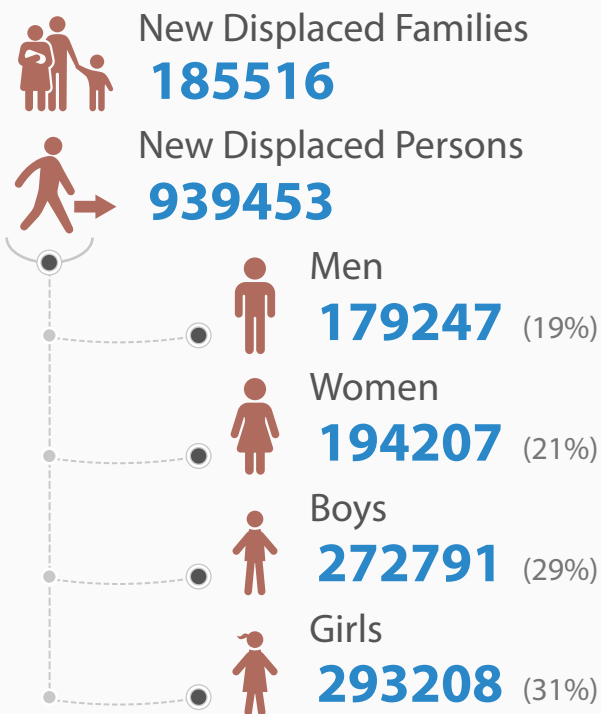

Background

Utilizing a team of 111 enumerators, HNAP conducted a population assessment in north-west Syria on 22nd March 2020, collecting data at the community level which was then disaggregated by those displaced since **1 December 2019** as well as total IDP stock.

Newly Displaced*

*Displaced after 1st of December, 2019