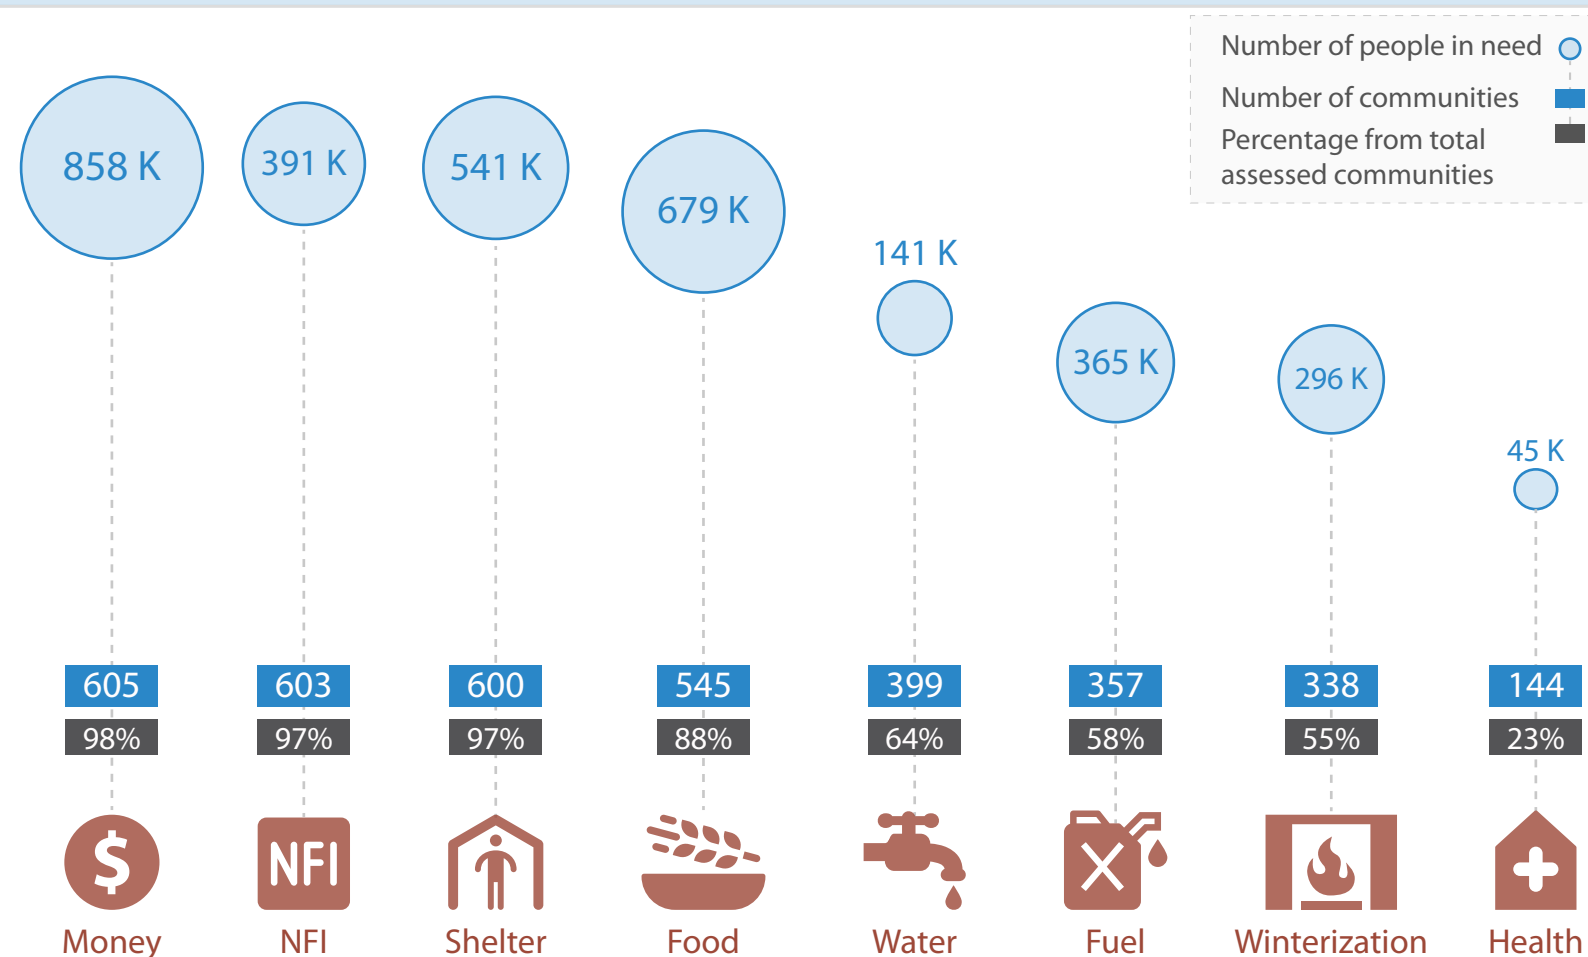

Background

Utilizing a team of 111 enumerators, HNAP conducted a population assessment in north-west Syria on 22nd March 2020, collecting data at the community level which was then disaggregated by those displaced since **1 December 2019** as well as total IDP stock.

Newly Displaced*

*Displaced after 1st of December, 2019

Geographical Info

Disclaimer: Please be aware that displacement in north-west Syria is highly fluid; therefore, at any given time, numbers may significantly differ to what has been reported. CCCM and HNAP will continue updating figures to keep up with rapidly changing mobility dynamics.

Shelter Types (Newly Displaced Persons)

Main Needs (Newly Displaced Persons)

IDPs in North West Syria

Governorate	Sub district	New IDPs
Aleppo	A'zaz	99,066
Aleppo	Afrin	67,815
Aleppo	Jandairis	48,542
Aleppo	Al Bab	45,727
Aleppo	Sharan	30,019
Aleppo	Aghtrin	24,133
Aleppo	Mare'	23,743
Aleppo	Suran	21,068
Aleppo	Raju	14,705
Aleppo	Ma'btali	6,514
Aleppo	Bulbul	6,196
Aleppo	Jarablus	5,776
Aleppo	Daret Azza	5,215
Aleppo	Atareb	4,715
Aleppo	Ar-Ra'ee	2,815
Aleppo	Sheikh El-Hadid	2,409
Aleppo	Ghandorah	2,054
Aleppo	A'rima	1,295
Aleppo	Tadaf	25
Aleppo	Nabul	-
Aleppo	Haritan	-
Aleppo	Zarbah	-
Aleppo	Jebel Saman	-
Displaced People in Aleppo		411,832
Idleb	Dana	198,239
Idleb	Maaret Tamsrin	71,445
Idleb	Salqin	68,841
Idleb	Idleb	53,118
Idleb	Armanaz	27,970
Idleb	Qourqeena	26,168
Idleb	Darkosh	25,472
Idleb	Harim	12,911
Idleb	Janudiyeh	10,906
Idleb	Mhambal	10,539
Idleb	Jisr-Ash-Shugur	8,995
Idleb	Kafr Takharim	7,102
Idleb	Badama	4,343
Idleb	Ariha	1,572
Idleb	Tamanaah	-
Idleb	Heish	-
Idleb	Kafr Nobol	-
Idleb	Abul Thohur	-
Idleb	Saraqab	-
Idleb	Sanjar	-
Idleb	Khan Shaykun	-
Idleb	Sarmin	-
Idleb	Ehsem	-
Idleb	Teftnaz	-
Idleb	Ma'arrat An Nu'man	-
Idleb	Bennsh	-
Displaced People in Idleb		527,621