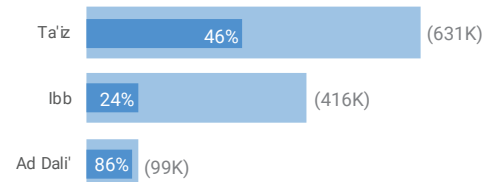

INDIVIDUALS REACHED PER ACTIVITY

PRESENCE PER GOVERNORATE

INDIVIDUALS REACHED VS TARGETED

REACHED PER DISTRICT SEVERITY SCORE

PARTNERS

	General Protection	Child Protection	Women Protection	Mine Action
Ad Dali'	OHCHR, UNHCR, DRC, ASDA, YWU	DRC, Child Protection Network, YEMAC, MOSAL	IRC, ANF, HYAC	YEMAC
Ibb	UNHCR, INTERSOS, MDF, YWU	INTERMOS, YEMAC, YWU, MOSAL	INTERMOS, ALAMAL, AOBWC, ASDF, YWU	
Ta'iz	OHCHR, UNHCR, DRC, INTERSOS, NRC, OXFAM, WC, MDF, RF, SRA, YWU	DRC, DEEM, YEMAC, MOSAL	INTERMOS, OXFAM, ALAMAL, AOBWC, CHR, DEEM, YDRD, YWU	YEMAC