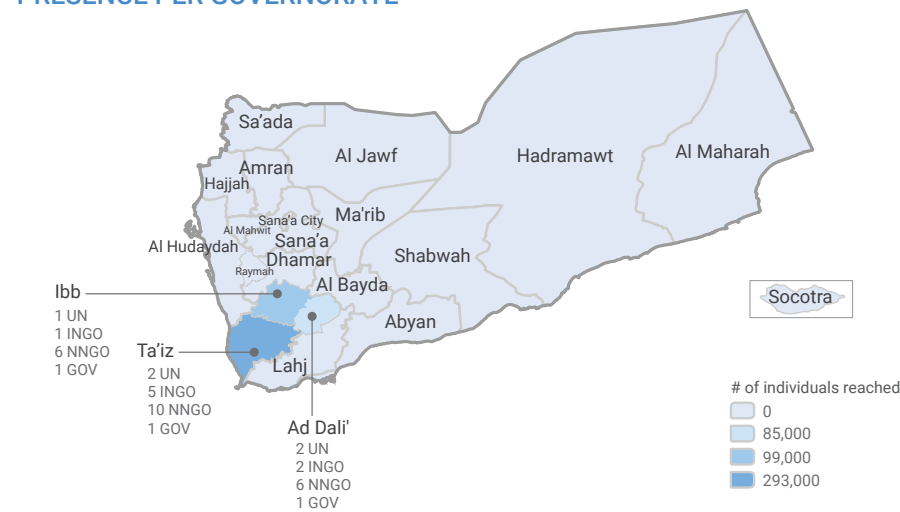

INDIVIDUALS REACHED PER ACTIVITY

PRESENCE PER GOVERNORATE

INDIVIDUALS REACHED VS TARGETED

REACHED PER DISTRICT SEVERITY SCORE

PARTNERS

	General Protection	Child Protection	Women Protection	Mine Action
Ad Dali'	OHCHR, UNHCR, DRC, ASDA, YWU	DRC, Child Protection Network, YEMAC, MOSAL	IRC, ANF, HYAC	YEMAC
Ibb	UNHCR, INTERSOS, MDF, YWU	INTERMOS, YEMAC, YWU, MOSAL	INTERMOS, ALAMAL, AOBWC, ASDF, YWU	
Ta'iz	OHCHR, UNHCR, DRC, INTERSOS, NRC, OXFAM, WC, MDF, RF, SRA, YWU	DRC, DEEM, YEMAC, MOSAL	INTERMOS, OXFAM, ALAMAL, AOBWC, CHR, DEEM, YDRD, YWU	YEMAC