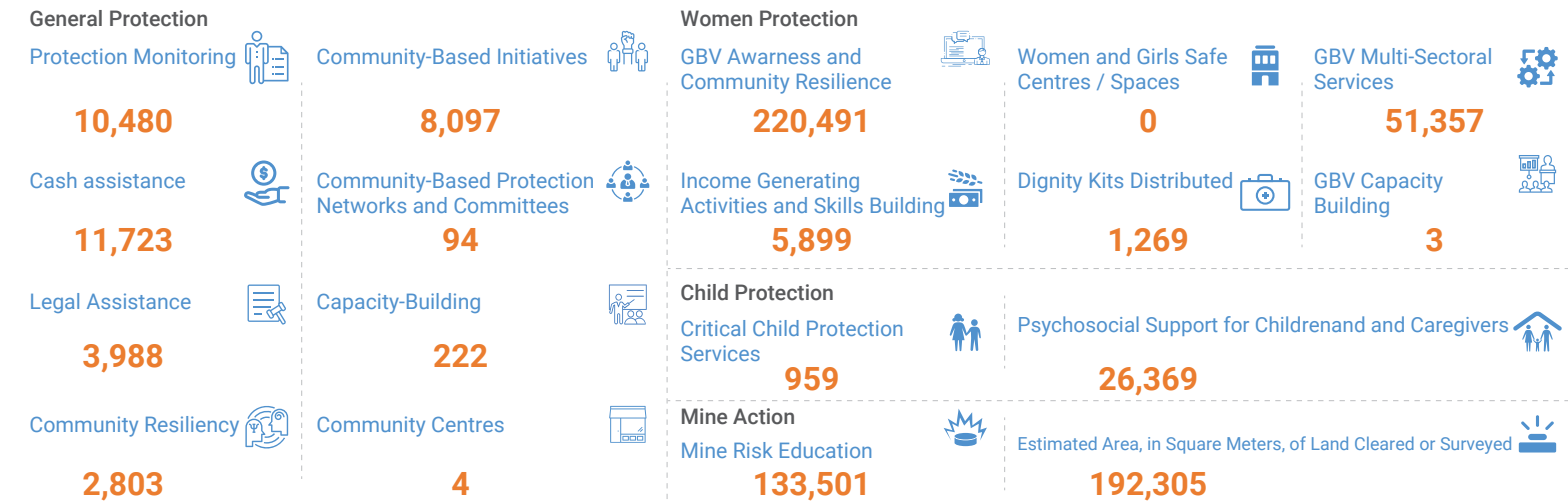

INDIVIDUALS REACHED PER ACTIVITY

PRESENCE PER GOVERNORATE

INDIVIDUALS REACHED VS TARGETED

REACHED PER DISTRICT SEVERITY SCORE

PARTNERS

	General Protection	Child Protection	Women Protection	Mine Action
Ad Dali'	OHCHR, UNHCR, DRC, ASDA, YWU	DRC, Child Protection Network, YEMAC, MOSAL	IRC, ANF, HYAC	YEMAC
Ibb	UNHCR, INTERSOS, MDF, YWU	INTERMOS, YEMAC, YWU, MOSAL	INTERMOS, ALAMAL, AOBWC, ASDF, YWU	
Ta'iz	OHCHR, UNHCR, DRC, INTERSOS, NRC, OXFAM, WC, MDF, RF, SRA, YWU	DRC, DEEM, YEMAC, MOSAL	INTERMOS, OXFAM, ALAMAL, AOBWC, CHR, DEEM, YDRD, YWU	YEMAC