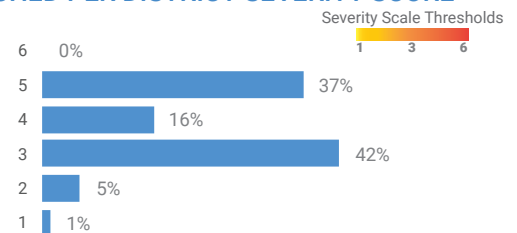

INDIVIDUALS REACHED PER ACTIVITY

PRESENCE PER GOVERNORATE

INDIVIDUALS REACHED VS TARGETED

REACHED PER DISTRICT SEVERITY SCORE

PARTNERS

	General Protection	Child Protection	Women Protection	Mine Action
Ad Dali'	OHCHR, UNHCR, DRC, ASDA, YWU	DRC, Child Protection Network, YEMAC, MOSAL	IRC, ANF, HYAC	YEMAC
Ibb	UNHCR, INTERSOS, MDF, YWU	INTERMOS, YEMAC, YWU, MOSAL	INTERMOS, ALAMAL, AOBWC, ASDF, YWU	
Ta'iz	OHCHR, UNHCR, DRC, INTERSOS, NRC, OXFAM, WC, MDF, RF, SRA, YWU	DRC, DEEM, YEMAC, MOSAL	INTERMOS, OXFAM, ALAMAL, AOBWC, CHR, DEEM, YDRD, YWU	YEMAC