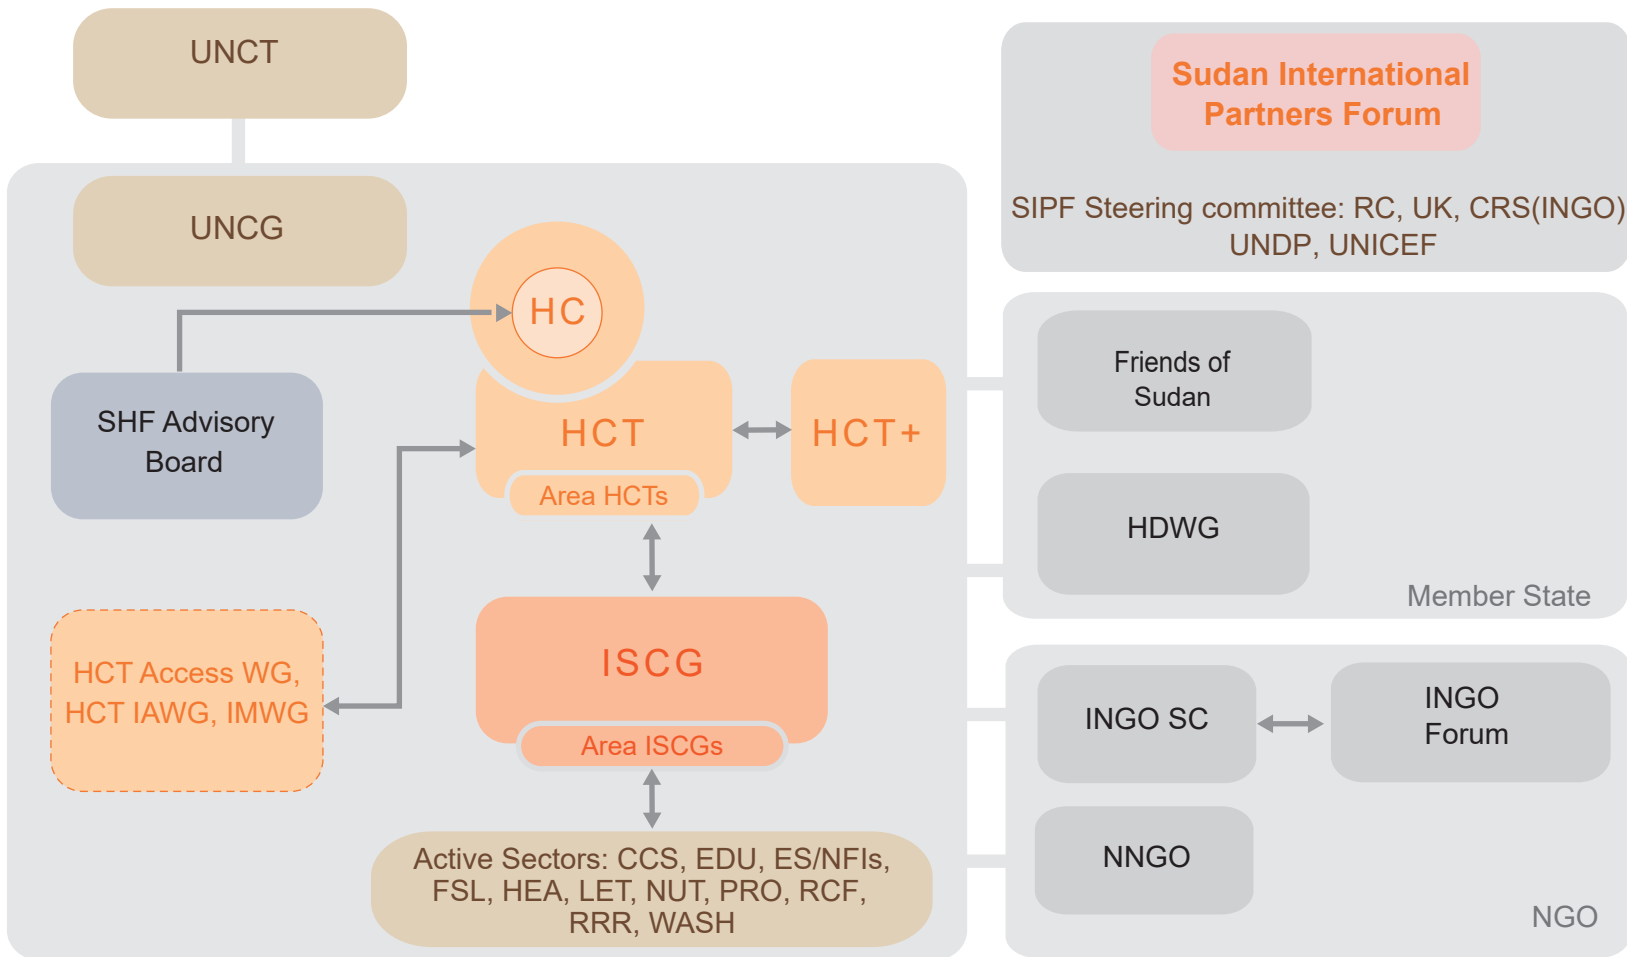

# Humanitarian Coordination

## LEGEND

CCF	Country Coordination Forum (Ambassadorial)	ISCG	Inter-Sector Coordination Group	FSL	Food Security & Livelihoods
SHF	Common Humanitarian Fund	GoS	Government of Sudan	HEA	Health
HCT	Humanitarian Country Team	UNCT	United Nations Country Team	LET	Logistics
HC	Humanitarian Coordinator	UNCG	United Nations Communications Group	NUT	Nutrition
HDWG	Humanitarian Donor Working Group	ISCG	Inter-Sector Coordination Group	PROT	Protection
IAWG	Information & Advocacy Working Group	CCS	Common Services	RCF	Refugee Consultation Forum
IMWG	Information Management Working Group	EDU	Education	RRR	Recovery Return & Reintegration
INGO SC	INGO Steering Committee	ES/NFI	Emergency Shelter / Non Food Items	WASH	Water Sanitation & Hygiene