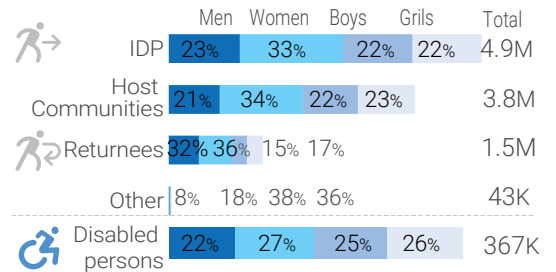

FUNDING STATUS

DONOR'S CONTRIBUTION

ALLOCATION BY CLUSTER

Note: A total of \$8.8M pledged from UK and Swiss for 2020.

ALLOCATION BY ORGANIZATION TYPE

BENEFICIARY TYPE

GEOGRAPHIC ALLOCATION

ALLOCATION BY REGION