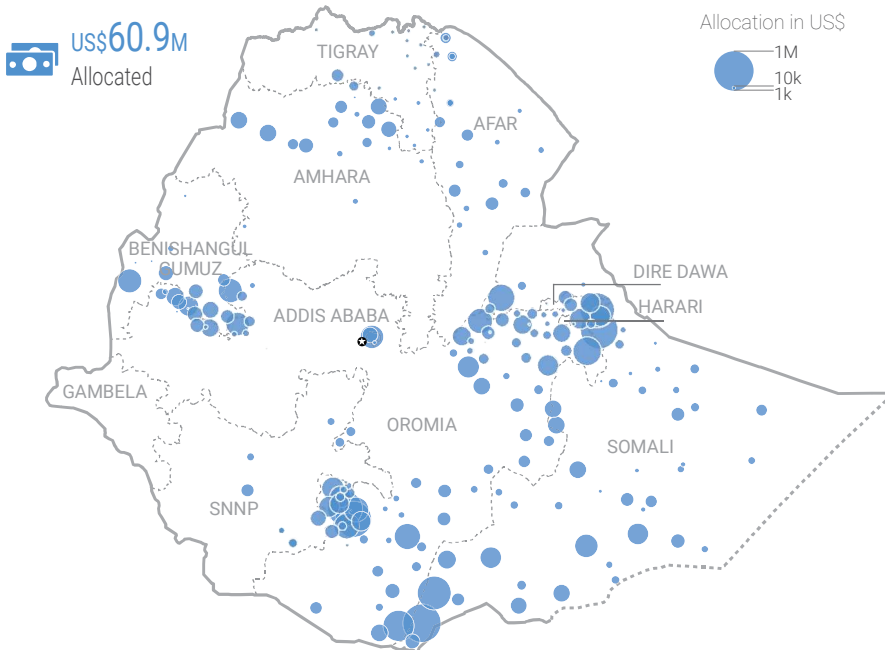

FUNDING STATUS

DONOR'S CONTRIBUTION

ALLOCATION BY CLUSTER

Note: A total of \$8.8M pledged from UK and Swiss for 2020.

ALLOCATION BY ORGANIZATION TYPE

BENEFICIARY TYPE

GEOGRAPHIC ALLOCATION

ALLOCATION BY REGION