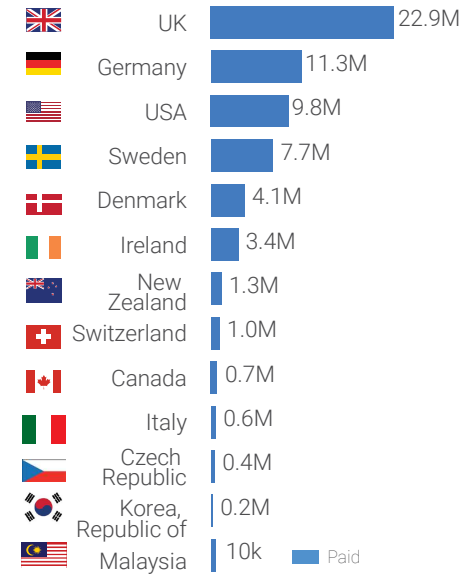

FUNDING STATUS

DONOR'S CONTRIBUTION

ALLOCATION BY CLUSTER

Note: A total of \$8.8M pledged from UK and Swiss for 2020.

ALLOCATION BY ORGANIZATION TYPE

BENEFICIARY TYPE

GEOGRAPHIC ALLOCATION

ALLOCATION BY REGION