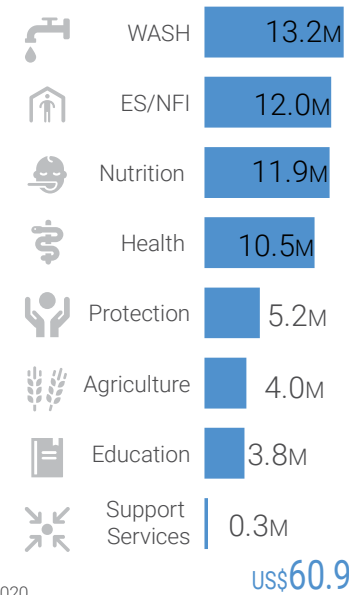

FUNDING STATUS

DONOR'S CONTRIBUTION

ALLOCATION BY CLUSTER

Note: A total of \$8.8M pledged from UK and Swiss for 2020.

ALLOCATION BY ORGANIZATION TYPE

BENEFICIARY TYPE

GEOGRAPHIC ALLOCATION

ALLOCATION BY REGION