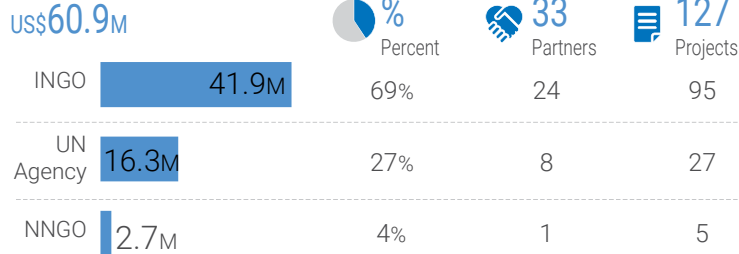

FUNDING STATUS

DONOR'S CONTRIBUTION

ALLOCATION BY CLUSTER

Note: A total of \$8.8M pledged from UK and Swiss for 2020.

ALLOCATION BY ORGANIZATION TYPE

BENEFICIARY TYPE

GEOGRAPHIC ALLOCATION

ALLOCATION BY REGION