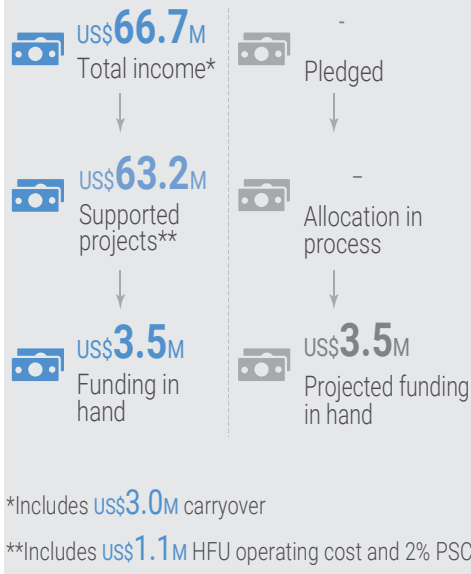

FUNDING STATUS

DONOR'S CONTRIBUTION

ALLOCATION BY CLUSTER

Note: A total of \$8.8M pledged from UK and Swiss for 2020.

ALLOCATION BY ORGANIZATION TYPE

BENEFICIARY TYPE

GEOGRAPHIC ALLOCATION

ALLOCATION BY REGION