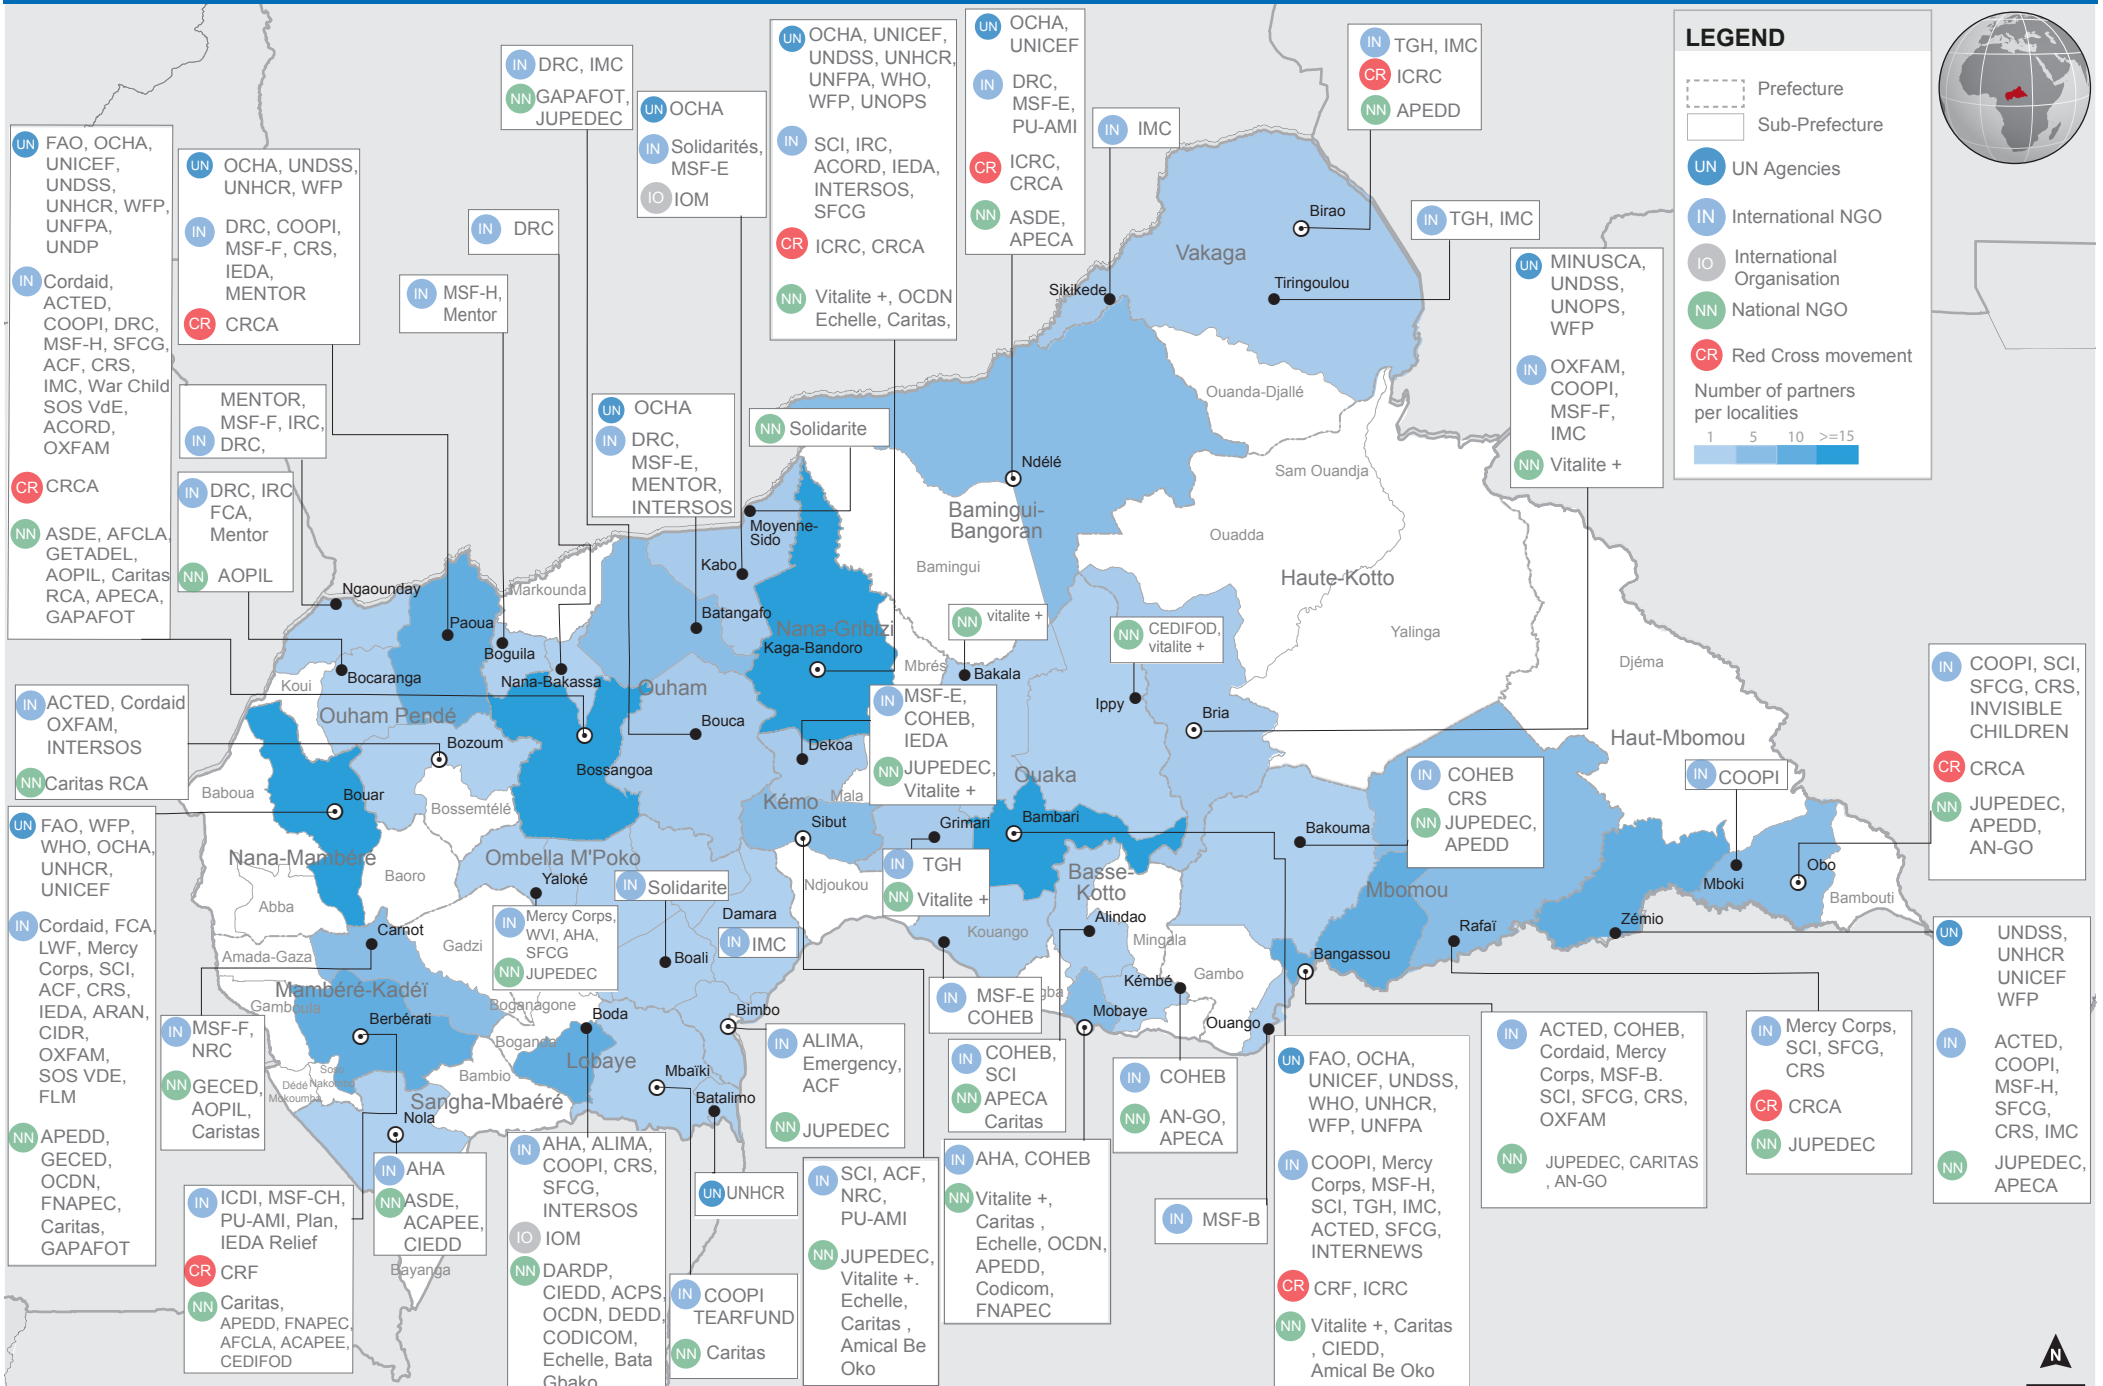

Central African Republic: Who has a Sub-Office/Base where (As of 31 March 2015)

*More than 50 humanitarian organizations work in the CAR with an office in Bangui.
 The boundaries and names shown and the designations used on this map do not imply official endorsement or acceptance by the United Nations. Creation date: 31 March 2015 Sources: All humanitarian partners. Feedback: ocha.im.car@gmail.com www.unocha.org www.reliefweb.int car.humanitarianresponse.info