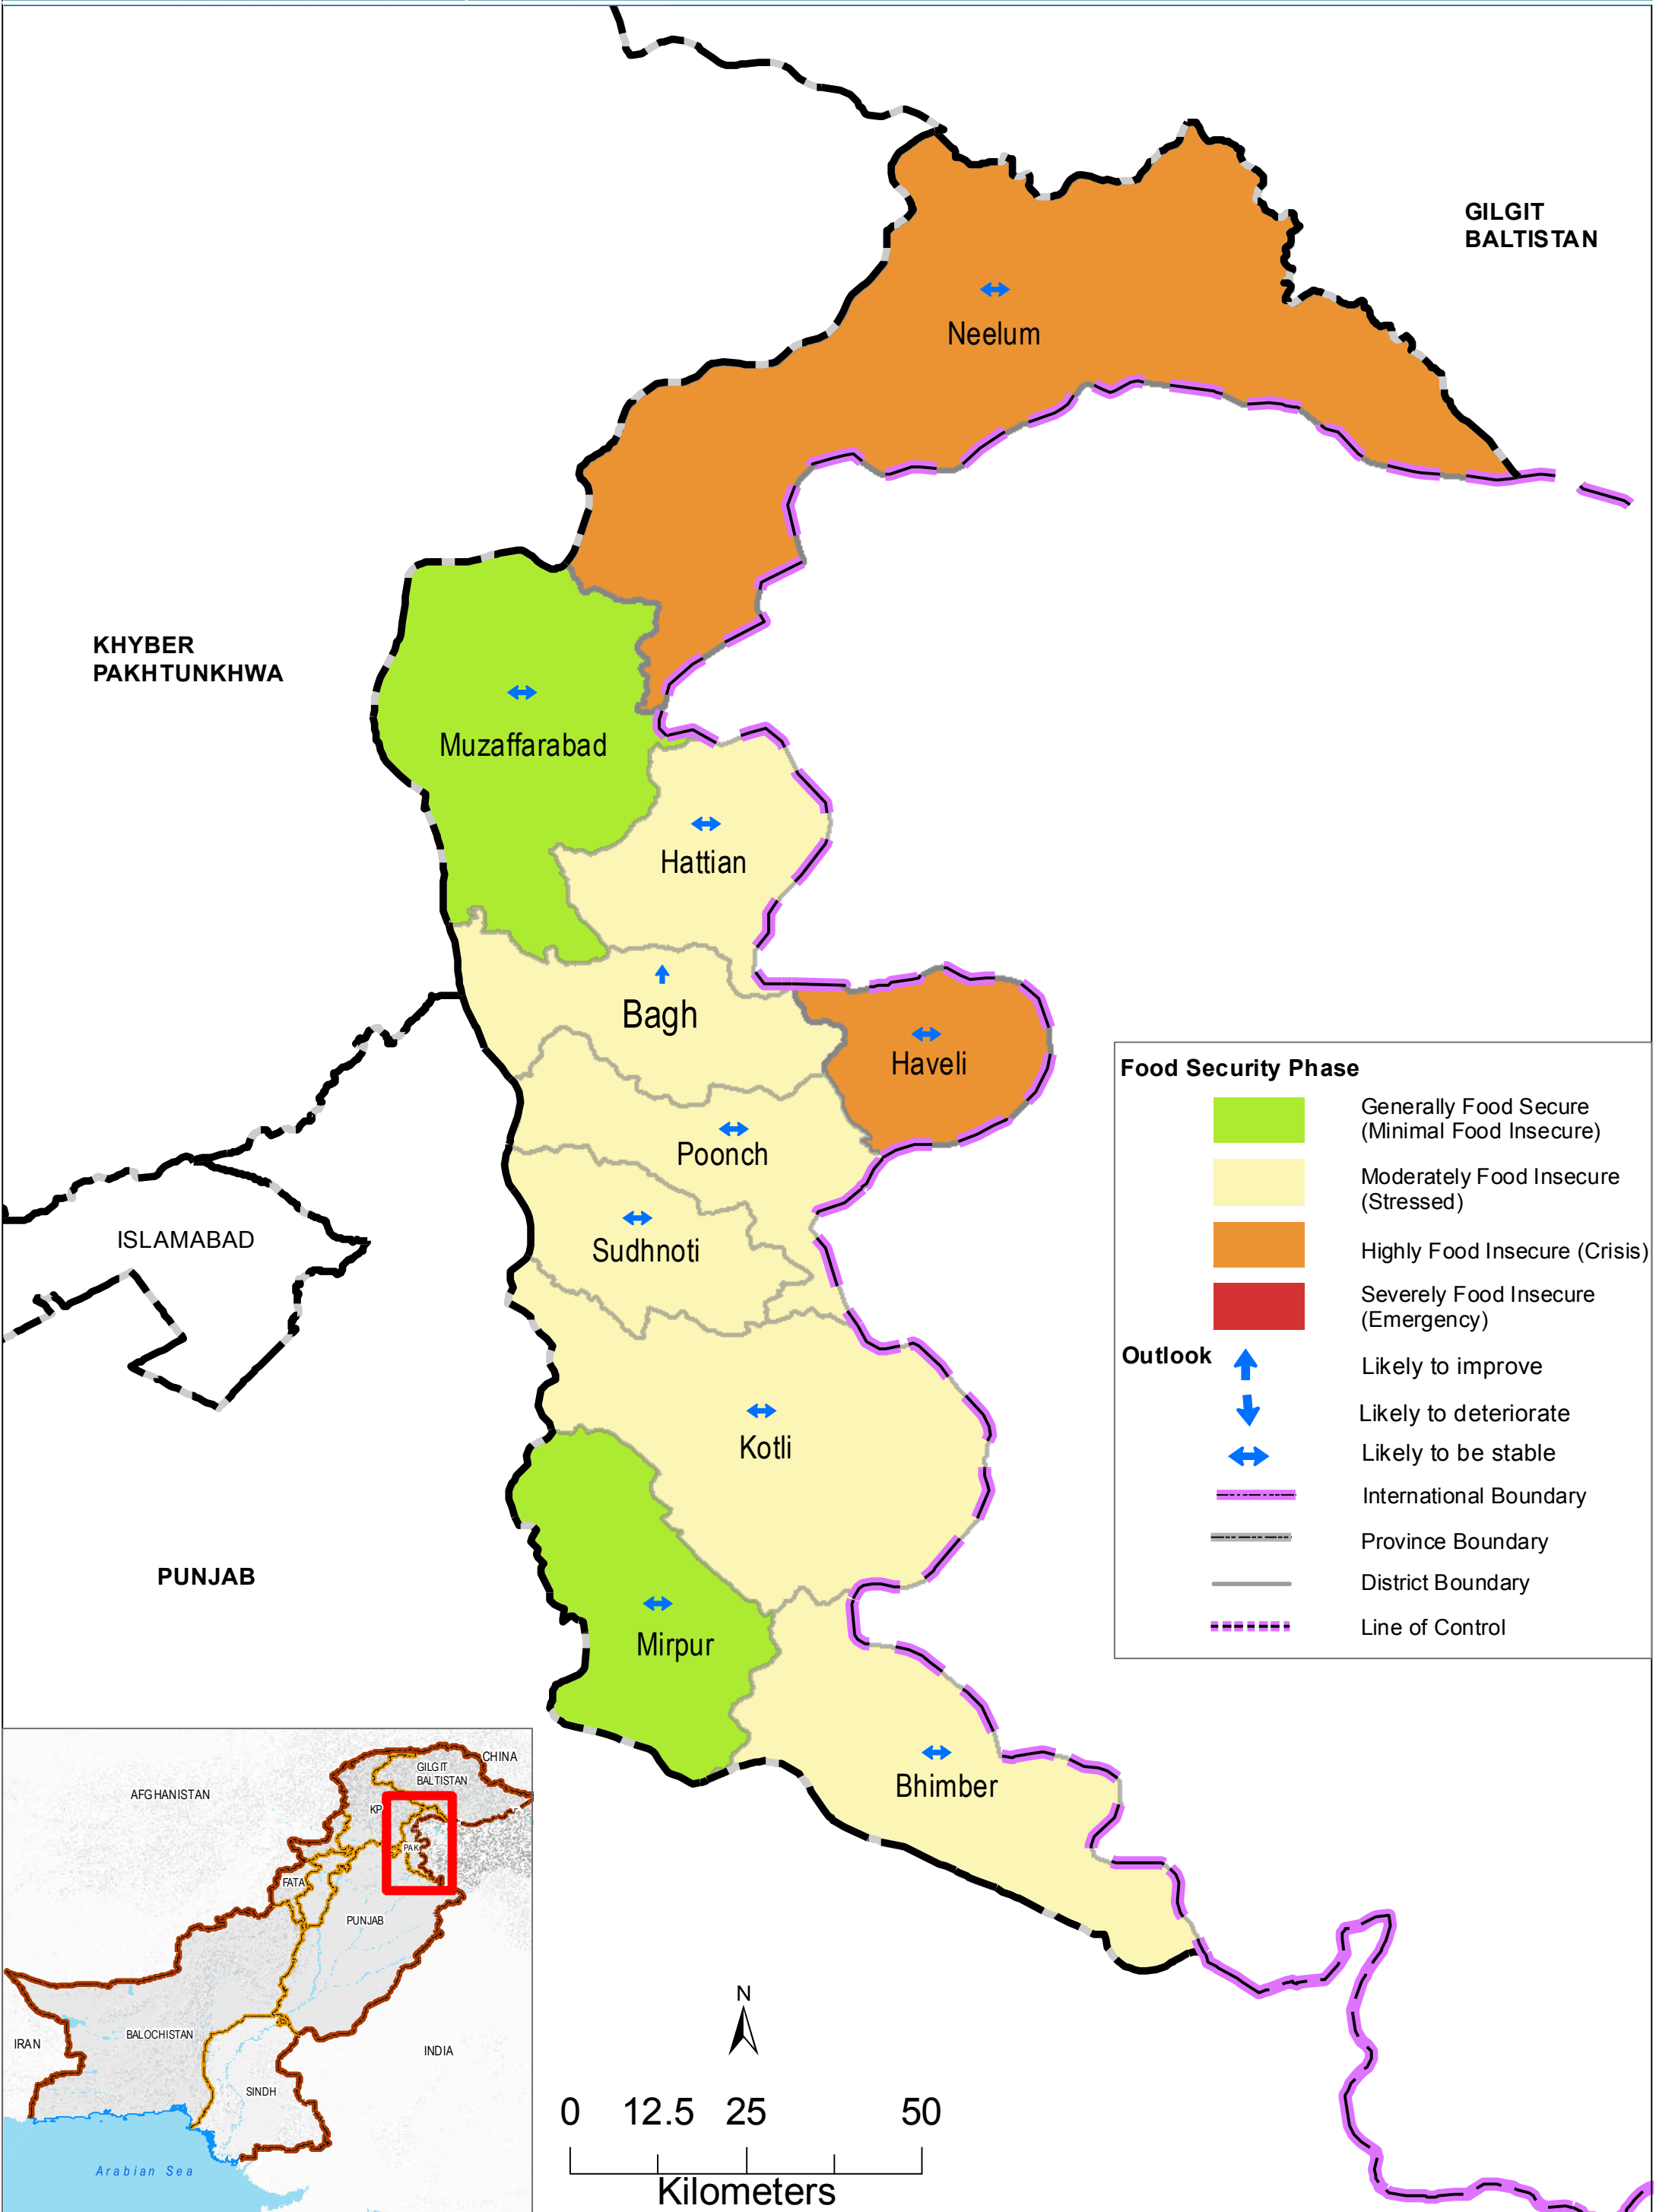

KHYBER PAKHTUNKHWA

GILGIT BALTISTAN

Muzaffarabad

Neelum

Hattian

Bagh

Haveli

Poonch

Sudhnoti

Kotli

ISLAMABAD

PUNJAB

Mirpur

Bhimber

0 12.5 25 50

Kilometers

AFGHANISTAN

IRAN

BALUCHISTAN

SINDH

INDIA

GILGIT BALTISTAN

KP

PAK

FATA

PUNJAB

CHINA

Arabian Sea