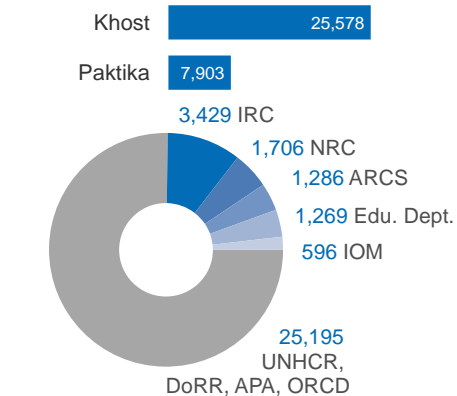

AFGHANISTAN: Cross-Border Movement from Pakistan (as of 29 Oct 2014)

Military operations (ongoing since June 2014) in North Waziristan Agency (NWA) in Pakistan have led to the displacement of thousands of people to surrounding districts in Paktika and Khost provinces in Afghanistan. As of 29 October 2014, 33,481 displaced families had been assessed. Response is ongoing based on an estimated 27,000 families in need of humanitarian assistance¹.

ASSESSMENT SUMMARY²

Breakdown by Province and Agency

CERF ALLOCATIONS

USD 3.99 million

OVERALL ASSISTANCE³

FAMILIES ASSISTED⁴

Percentage of Families Assisted by Sector

District	NFI	Food*	Tents
Gurbuz	70%	31%	42%
Spera	25%	21%	5%
Khost (Matun)	61%	0%	5%
Tere Zayi	67%	0%	0%
Shamul	78%	0%	4%
Mando Zayi	83%	0%	52%
Tani	89%	0%	59%
Nadir Shah Kot	64%	0%	30%
Sabari	400%	0%	400%
Barmal	51%	36%	52%
Urگون	10%	0%	0%
Wazakhwah	0%	0%	0%
Surubi	85%	0%	0%
Total	60%	20%	31%

* Only includes October distributions. 29,260 families assisted in previous distribution.

- 5 mobile clinics have been set up.
- 336,606 sq.m area cleared of mines; 26,759 individuals provided with mine risk education.
- 572 children and 544 pregnant and lactating women being treated for acute malnutrition.
- 440 emergency latrines and 1,299 hygiene kits distributed; materials provided to build 283 latrines; 850 dignity kits distributed.

Humanitarian partners currently providing assistance in the region include: AADA, APA, APWO, ARCS, ASR, CARE, DAACAR, DoRR, Halo Trust, HealthNet, HNI-TPO, ICRC, IMC, IOM, IRC, MDC, MEHR, MSF, NRC, OMAR, ORCD, Solidarités, TLO, UNFPA, UNHCR, UNICEF, UNMAS/MACCA, WADAN, WFP and WHO.