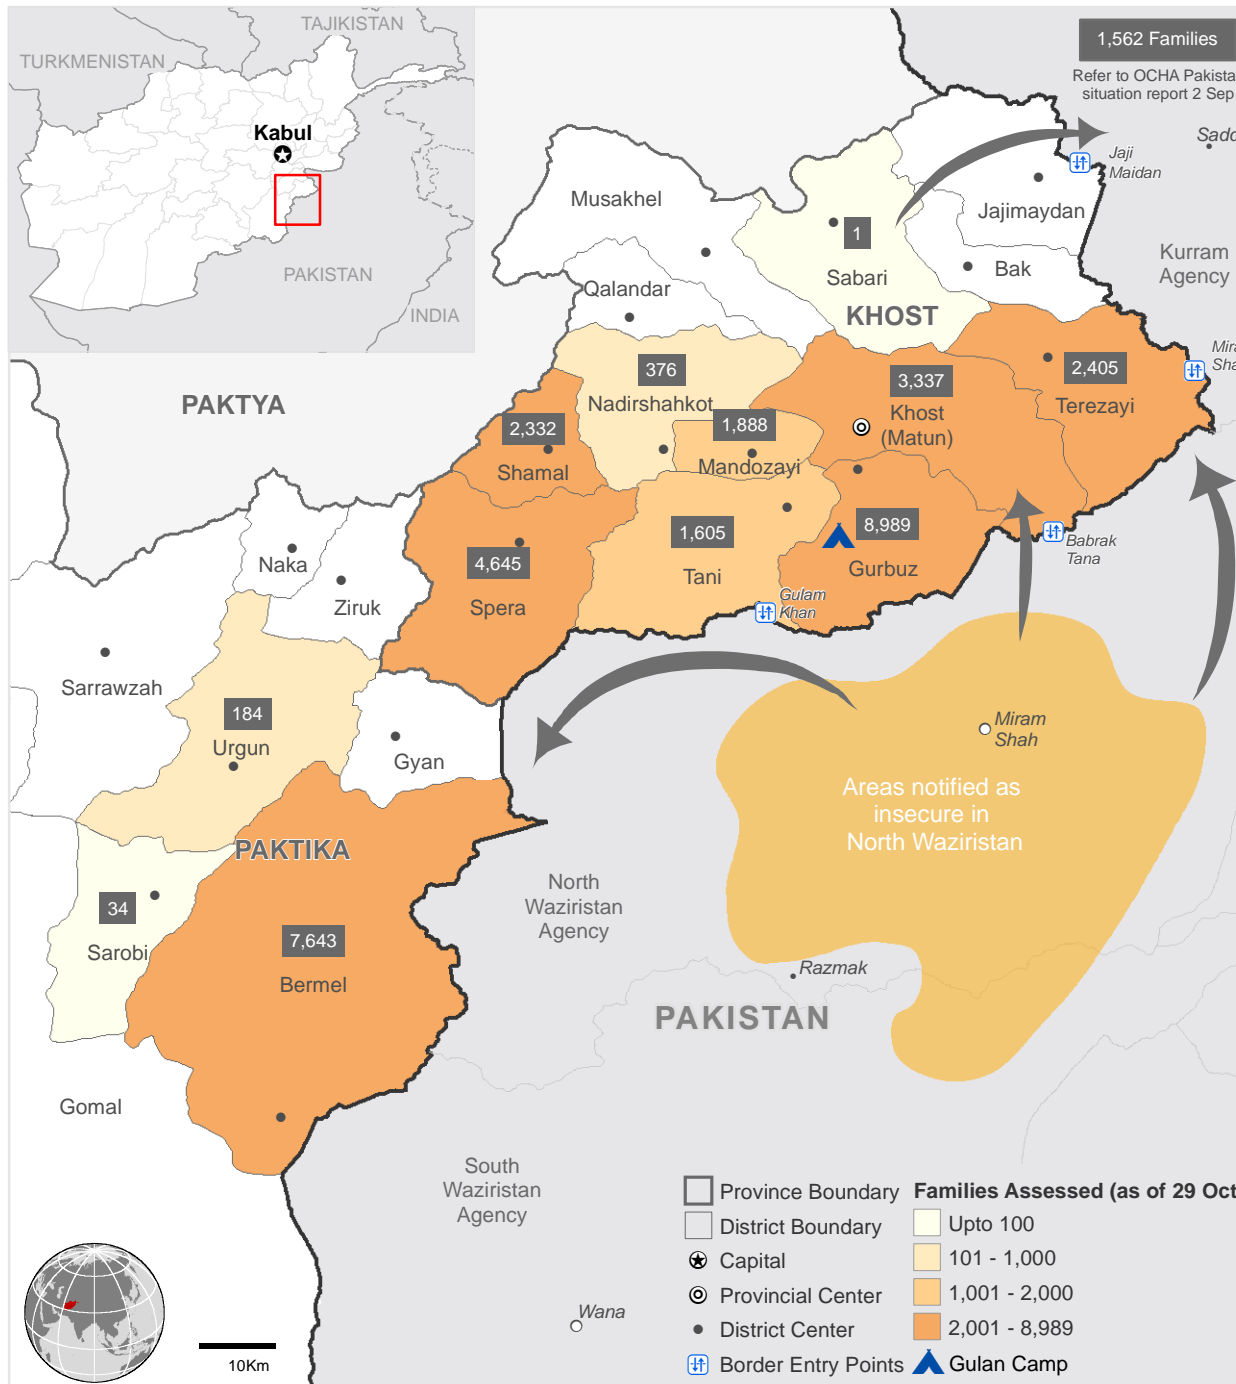

AFGHANISTAN: Cross-Border Movement from Pakistan (as of 29 Oct 2014)

Military operations (ongoing since June 2014) in North Waziristan Agency (NWA) in Pakistan have led to the displacement of thousands of people to surrounding districts in Paktika and Khost provinces in Afghanistan. As of 29 October 2014, 33,481 displaced families had been assessed. Response is ongoing based on an estimated 27,000 families in need of humanitarian assistance¹.

ASSESSMENT SUMMARY²

Breakdown by Province and Agency

CERF ALLOCATIONS

USD 3.99 million

OVERALL ASSISTANCE³

FAMILIES ASSISTED⁴

Percentage of Families Assisted by Sector

District	NFI	Food*	Tents
Gurbuz	70%	31%	42%
Spera	25%	21%	5%
Khost (Matun)	61%	0%	5%
Tere Zayi	67%	0%	0%
Shamul	78%	0%	4%
Mando Zayi	83%	0%	52%
Tani	89%	0%	59%
Nadir Shah Kot	64%	0%	30%
Sabari	400%	0%	400%
Barmal	51%	36%	52%
Urگون	10%	0%	0%
Wazakhwah	0%	0%	0%
Surubi	85%	0%	0%
Total	60%	20%	31%

* Only includes October distributions. 29,260 families assisted in previous distribution.

- 5 mobile clinics have been set up.
- 336,606 sq.m area cleared of mines; 26,759 individuals provided with mine risk education.
- 572 children and 544 pregnant and lactating women being treated for acute malnutrition.
- 440 emergency latrines and 1,299 hygiene kits distributed; materials provided to build 283 latrines; 850 dignity kits distributed.

Humanitarian partners currently providing assistance in the region include: AADA, APA, APWO, ARCS, ASR, CARE, DAACAR, DoRR, Halo Trust, HealthNet, HNI-TPO, ICRC, IMC, IOM, IRC, MDC, MEHR, MSF, NRC, OMAR, ORCD, Solidarités, TLO, UNFPA, UNHCR, UNICEF, UNMAS/MACCA, WADAN, WFP and WHO.