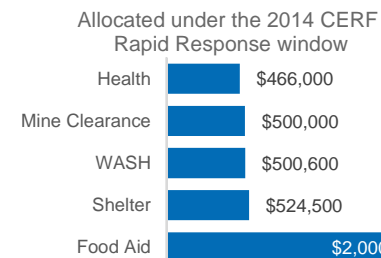

AFGHANISTAN: Cross-Border Movement from Pakistan (as of 29 Oct 2014)

Military operations (ongoing since June 2014) in North Waziristan Agency (NWA) in Pakistan have led to the displacement of thousands of people to surrounding districts in Paktika and Khost provinces in Afghanistan. As of 29 October 2014, 33,481 displaced families had been assessed. Response is ongoing based on an estimated 27,000 families in need of humanitarian assistance¹.

ASSESSMENT SUMMARY²

Breakdown by Province and Agency

CERF ALLOCATIONS

USD 3.99 million

OVERALL ASSISTANCE³

FAMILIES ASSISTED⁴

Percentage of Families Assisted by Sector

District	NFI	Food*	Tents
Gurbuz	70%	31%	42%
Spera	25%	21%	5%
Khost (Matun)	61%	0%	5%
Tere Zayi	67%	0%	0%
Shamul	78%	0%	4%
Mando Zayi	83%	0%	52%
Tani	89%	0%	59%
Nadir Shah Kot	64%	0%	30%
Sabari	400%	0%	400%
Barmal	51%	36%	52%
Urگون	10%	0%	0%
Wazakhwah	0%	0%	0%
Surubi	85%	0%	0%
Total	60%	20%	31%

* Only includes October distributions. 29,260 families assisted in previous distribution.

- 5 mobile clinics have been set up.
- 336,606 sq.m area cleared of mines; 26,759 individuals provided with mine risk education.
- 572 children and 544 pregnant and lactating women being treated for acute malnutrition.
- 440 emergency latrines and 1,299 hygiene kits distributed; materials provided to build 283 latrines; 850 dignity kits distributed.