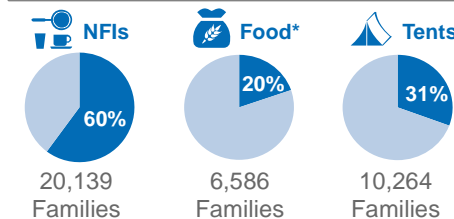

AFGHANISTAN: Cross-Border Movement from Pakistan (as of 29 Oct 2014)

Military operations (ongoing since June 2014) in North Waziristan Agency (NWA) in Pakistan have led to the displacement of thousands of people to surrounding districts in Paktika and Khost provinces in Afghanistan. As of 29 October 2014, 33,481 displaced families had been assessed. Response is ongoing based on an estimated 27,000 families in need of humanitarian assistance¹.

ASSESSMENT SUMMARY²

Breakdown by Province and Agency

CERF ALLOCATIONS

USD 3.99 million

OVERALL ASSISTANCE³

FAMILIES ASSISTED⁴

Percentage of Families Assisted by Sector

District	NFI	Food*	Tents
Gurbuz	70%	31%	42%
Spera	25%	21%	5%
Khost (Matun)	61%	0%	5%
Tere Zayi	67%	0%	0%
Shamul	78%	0%	4%
Mando Zayi	83%	0%	52%
Tani	89%	0%	59%
Nadir Shah Kot	64%	0%	30%
Sabari	400%	0%	400%
Barmal	51%	36%	52%
Urگون	10%	0%	0%
Wazakhwah	0%	0%	0%
Surubi	85%	0%	0%
Total	60%	20%	31%

* Only includes October distributions. 29,260 families assisted in previous distribution.

- 5 mobile clinics have been set up.
- 336,606 sq.m area cleared of mines; 26,759 individuals provided with mine risk education.
- 572 children and 544 pregnant and lactating women being treated for acute malnutrition.
- 440 emergency latrines and 1,299 hygiene kits distributed; materials provided to build 283 latrines; 850 dignity kits distributed.