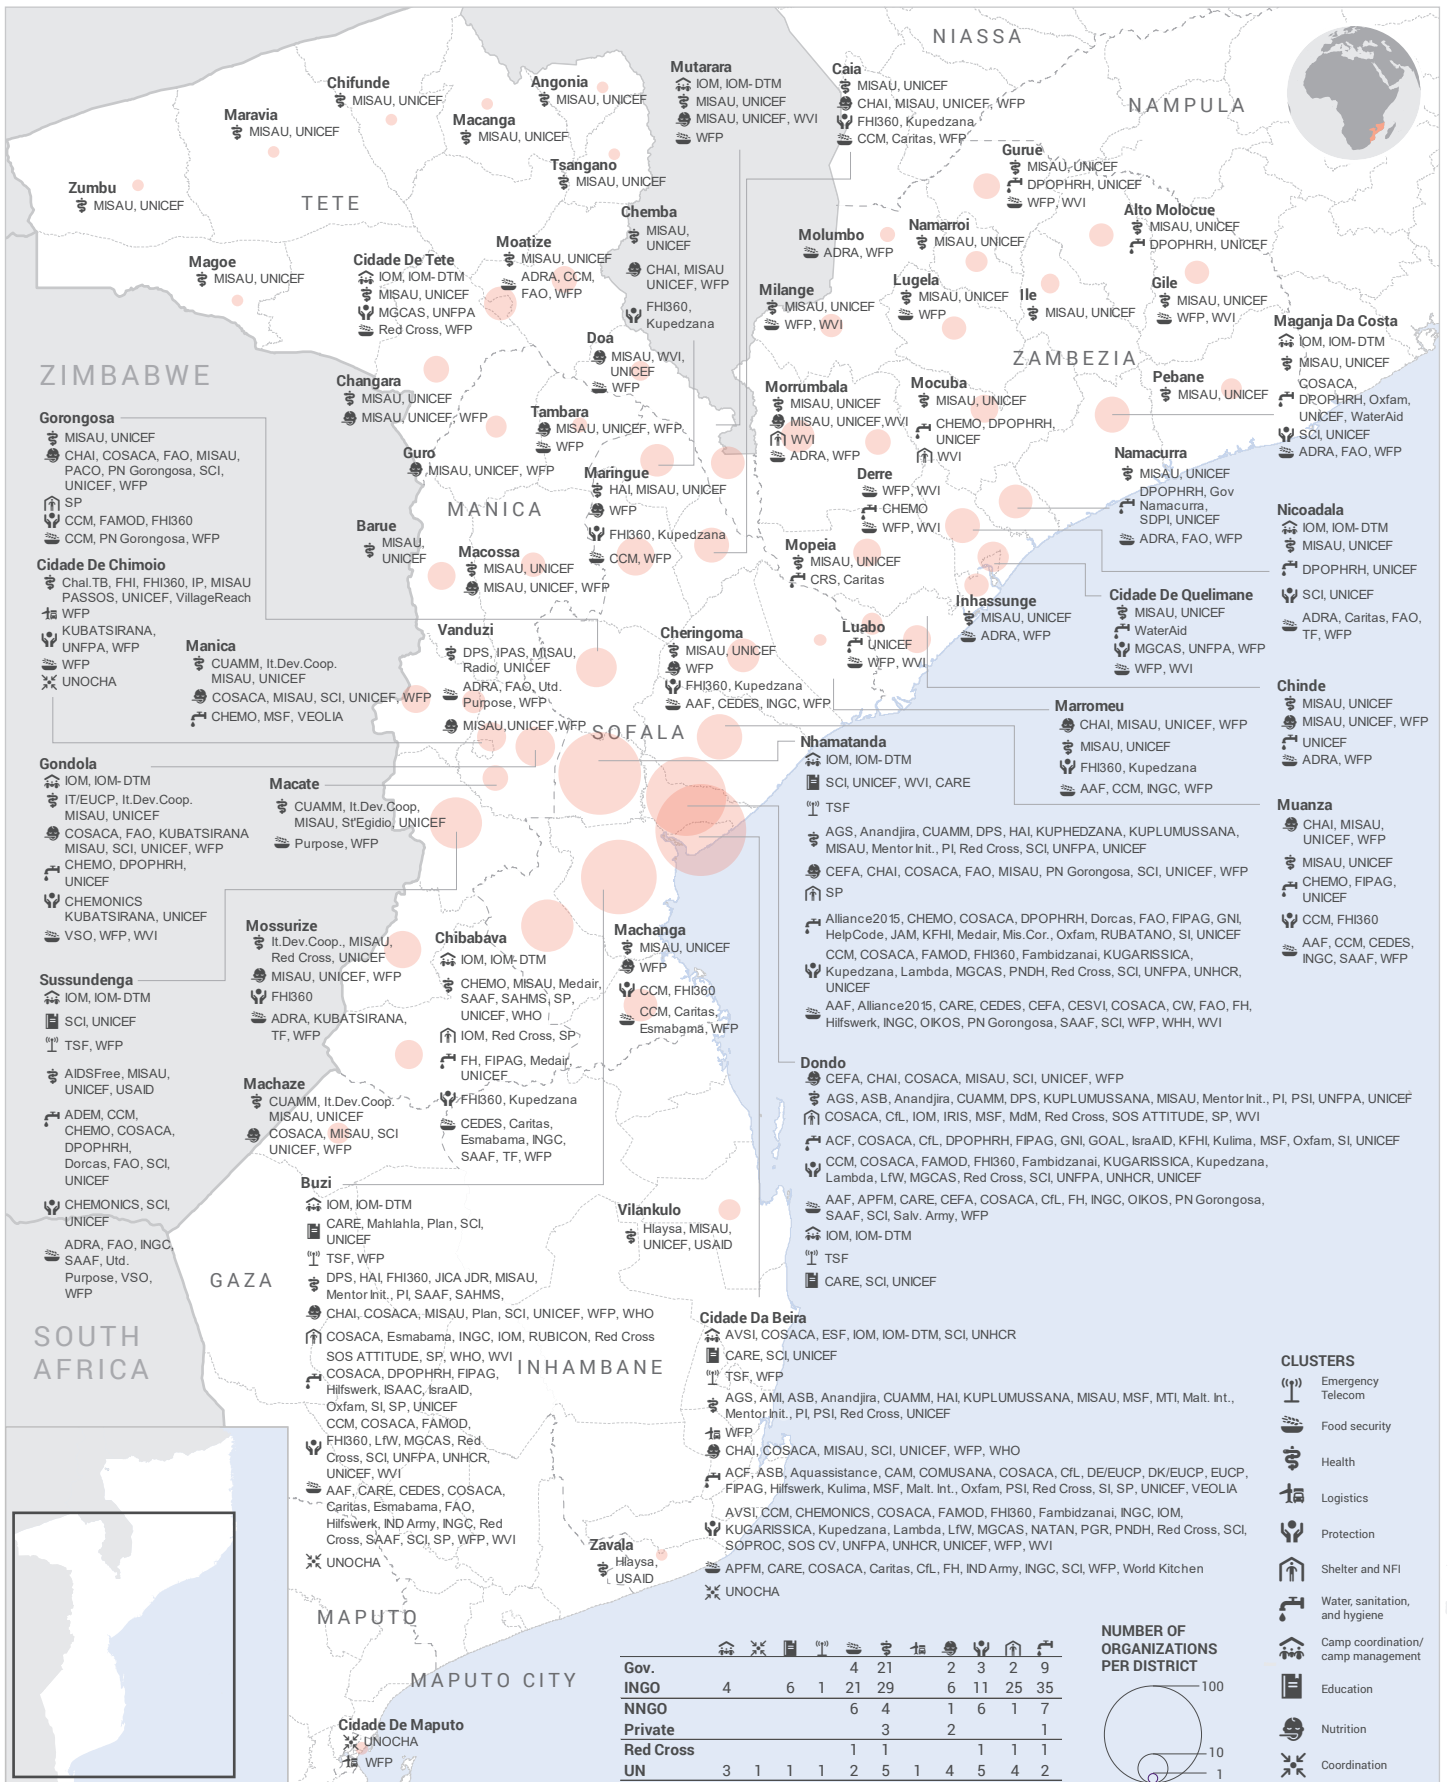

# MOZAMBIQUE: Cyclone Idai

## Responding Organizations Presence

Completed and ongoing as of 27 May 2019

The boundaries and names shown on this map do not imply official endorsement or acceptance by the United Nations.  
 Creation date: 27 May 2019 Sources: Cluster leads www.unocha.org https://reliefweb.int/country/moz https://www.humanitarianresponse.info/en/operations/mozambique  
 Data: https://data.humdata.org/dataset/mozambique-cyclone-idai-4w Interactive: http://bit.ly/moz-idai-presence