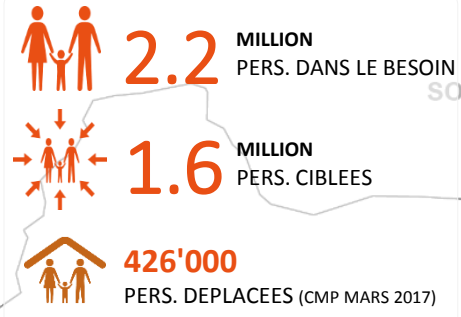

REPUBLIQUE CENTRAFRICAINE : PRESENCE DES PARTENAIRES WASH

MISE A JOUR : AVRIL 2017

Disclaimer: The boundaries and names shown and the designations used on this map do not imply official endorsement or acceptance by the WASH Cluster