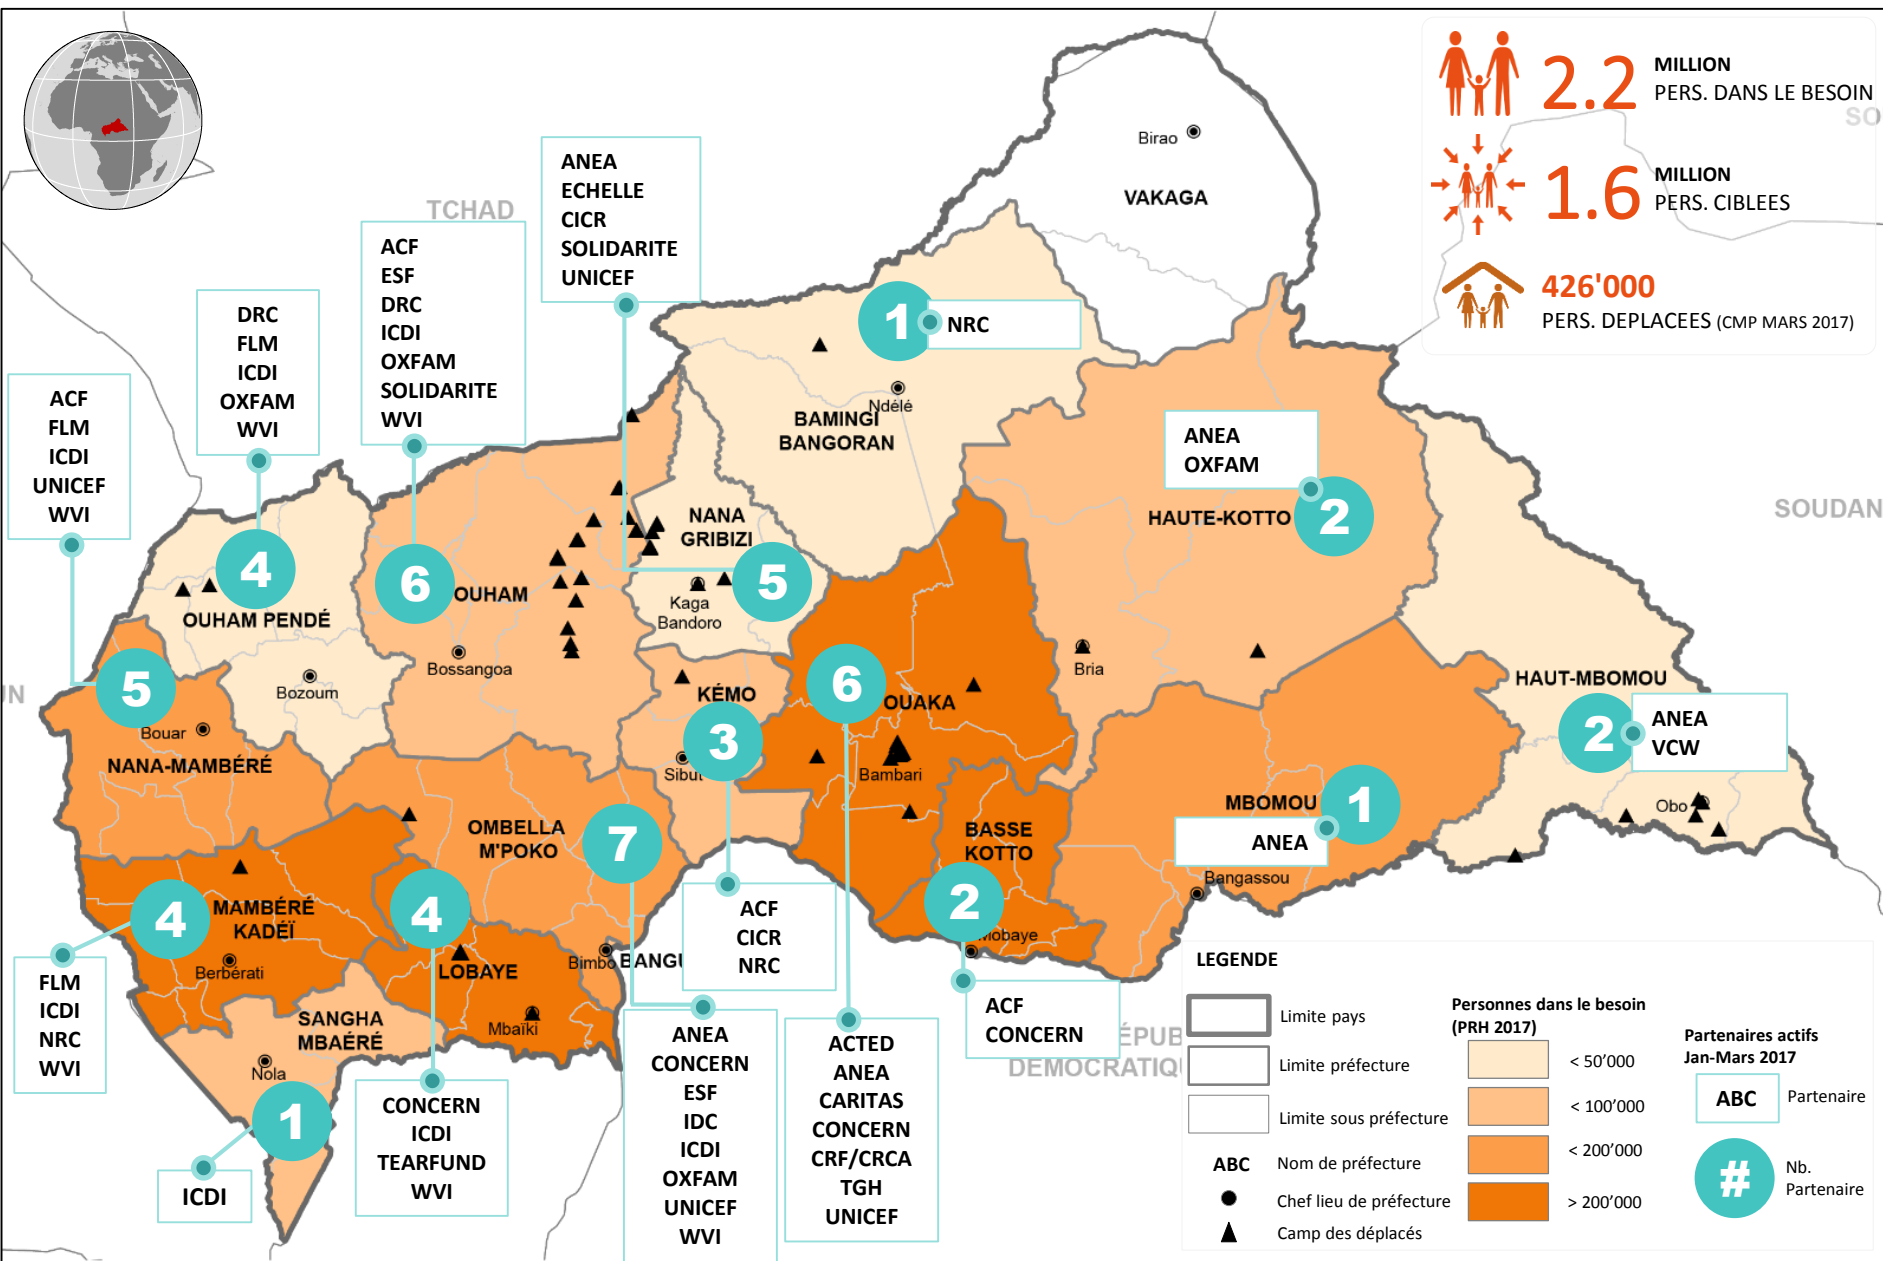

REPUBLIQUE CENTRAFRICAINE : PRESENCE DES PARTENAIRES WASH

MISE A JOUR : AVRIL 2017

Disclaimer: The boundaries and names shown and the designations used on this map do not imply official endorsement or acceptance by the WASH Cluster