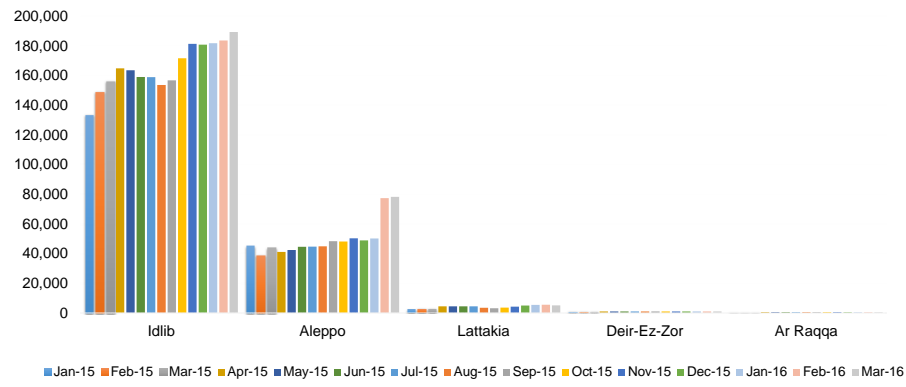

CCCM Cluster_ IDPs Sites Integrated Monitoring Matrix (ISIMM), March 2016

IDP trends in settlements by Gov. since January 2015