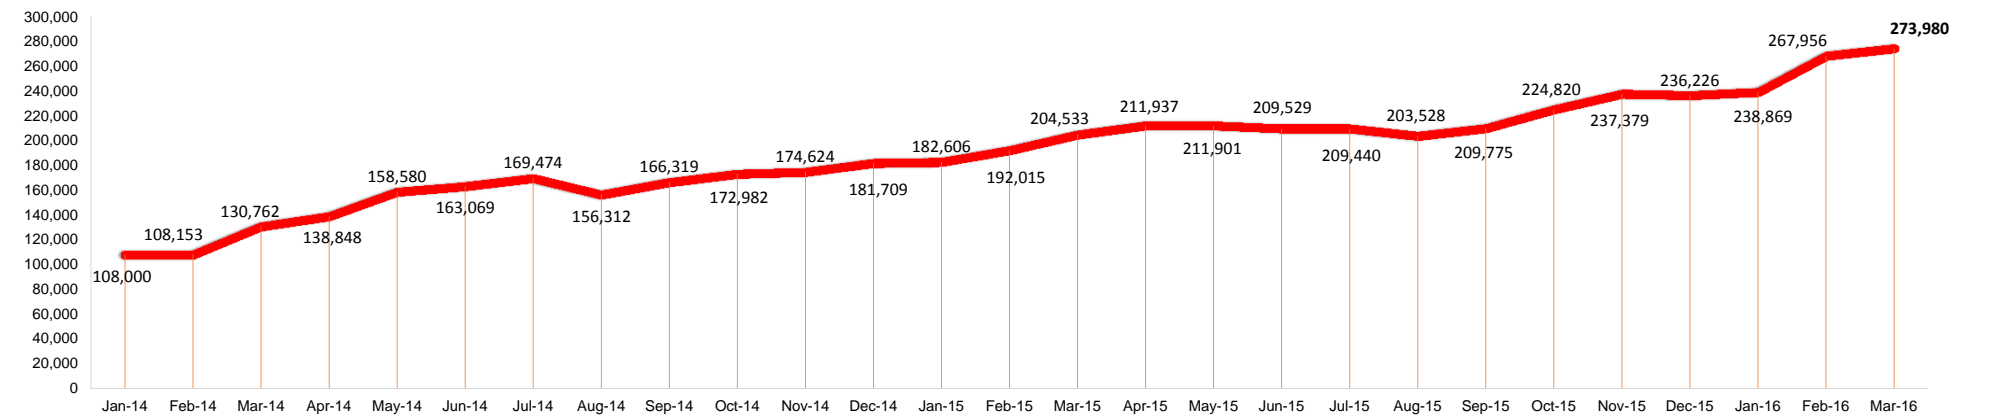

# CCCM Cluster\_ IDPs Sites Integrated Monitoring Matrix (ISIMM), March 2016

IDP trends in settlements by Gov. since January 2015

IDP trends since January 2014

Change in the # of IDPs by Gov. in March 2016