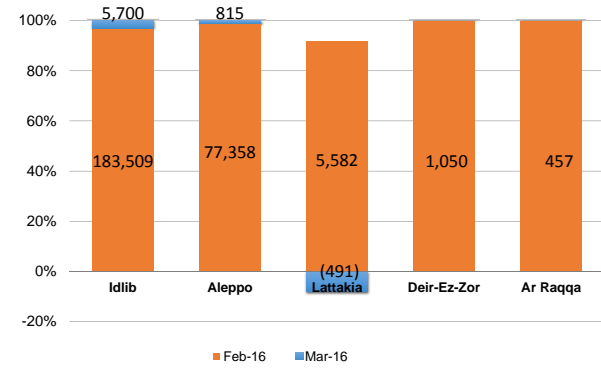

# CCCM Cluster\_ IDPs Sites Integrated Monitoring Matrix (ISIMM), March 2016

IDP trends in settlements by Gov. since January 2015

IDP trends since January 2014

Change in the # of IDPs by Gov. in March 2016