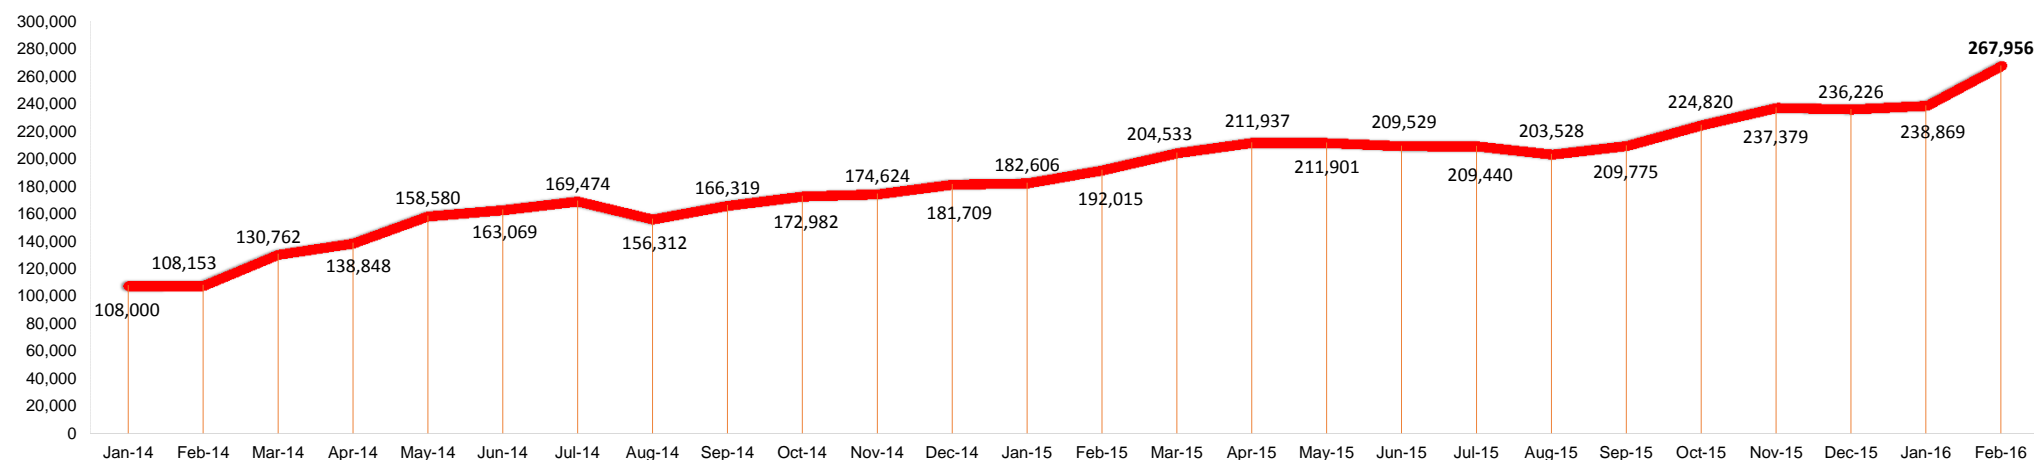

IDP trends since January 2014