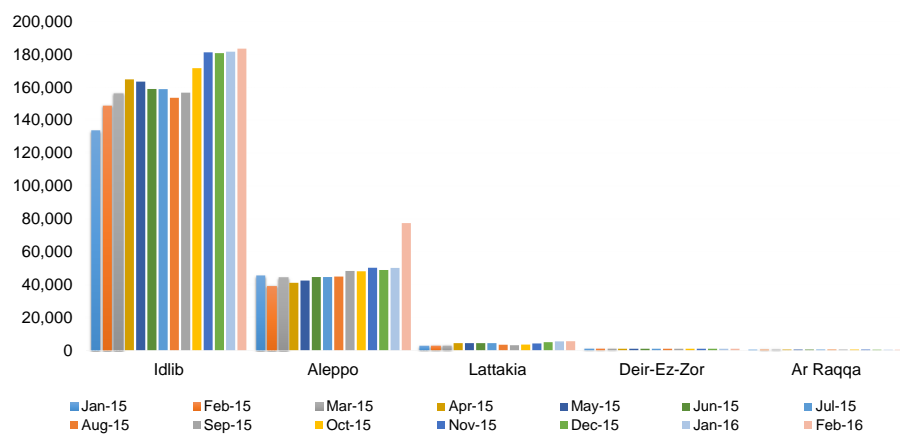

Type of Location
IS Informal Settlement Also called *spontaneous settlements* or *self-established camps*. They are a group of tented or other types of housing units established by the IDPs themselves or by non experienced actors, constructed on land that the occupants have no legal claim to.
PC Planned Camp The structures that are established by an accountable humanitarian actor and to the extent possible, they meet the minimum SPHERE standards.
CC Collective Center Other types of settlements, i.e. public buildings, schools, private collective building, i.e. factories that are inhabited by the IDPs.
TC Transit Camp The camps that were established for a short period of time and no longer exist. This definition does not correspond to the internationally agreed standards per se, the CCCM give definition to these camps that existed for a short time and then disappeared as the IDP moved out.
~~Strikethrough sites~~ are either no longer exist or inhabited by no IDPs.

Health Facilities
MC Mobile Clinic
FC Fixed Clinic

IDP trends in settlements by Gov. since January 2015