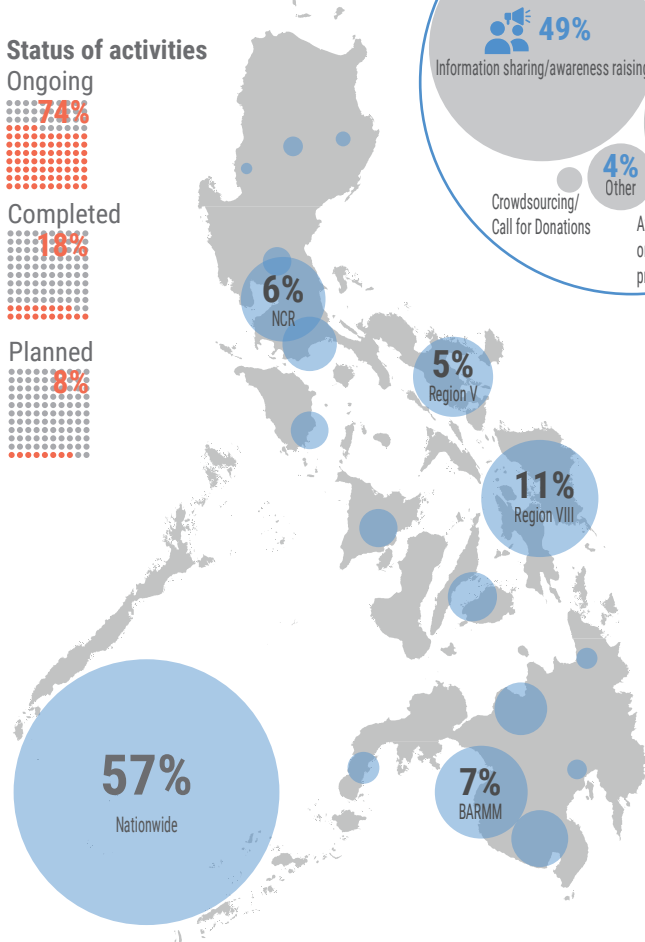

RCCE activities

Status of activities

Ongoing

Completed

Planned

Type of activity

Communication channels

Vulnerable sector

Issues addressed

Gaps

<https://data.humdata.org/dataset/philippines-covid-19-operational-presence-risk-communication-and-community-engagement-rcce>

The boundaries and names shown and the designations used on this map do not imply official endorsement or acceptance by the United Nations.