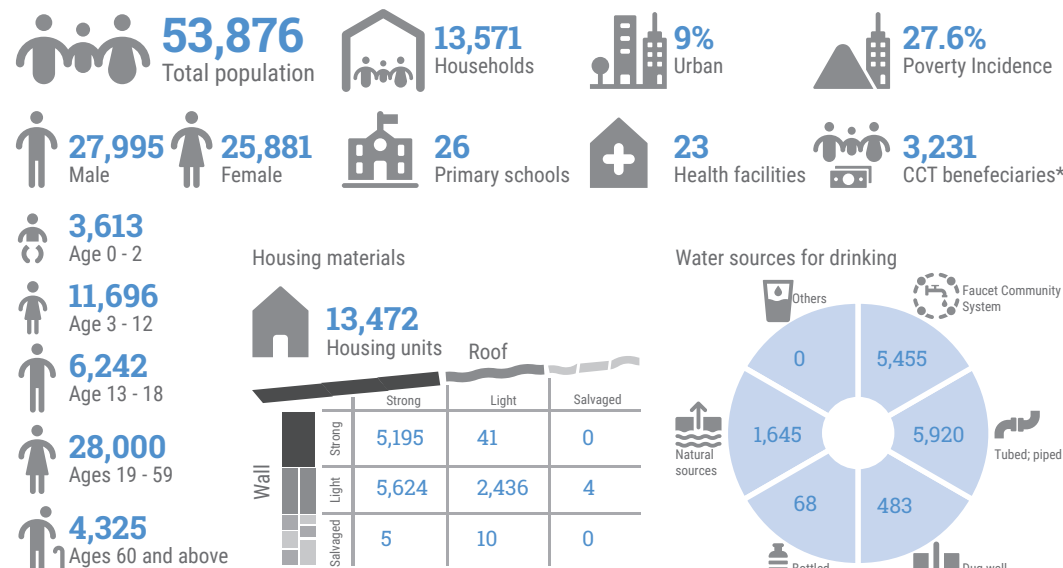

PHILIPPINES

Tulunan Earthquakes: Davao del Sur Affected Municipalities Profile

As of 08 November 2019

Bansalan

City of Digos

Magsaysay

Matanao

The boundaries and names shown and the designations used on this map do not imply official endorsement or acceptance by the United Nations.