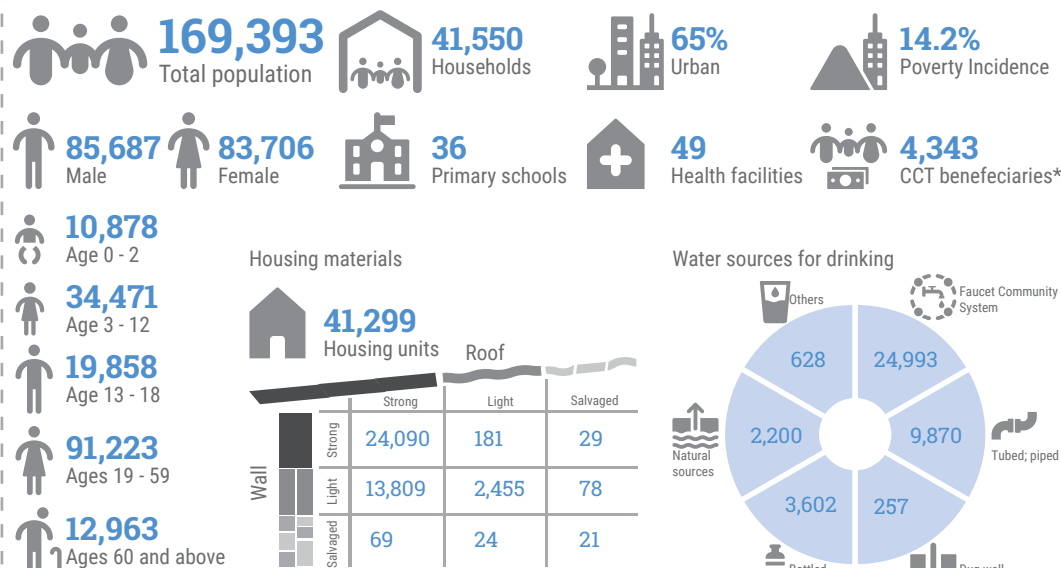

City of Digos