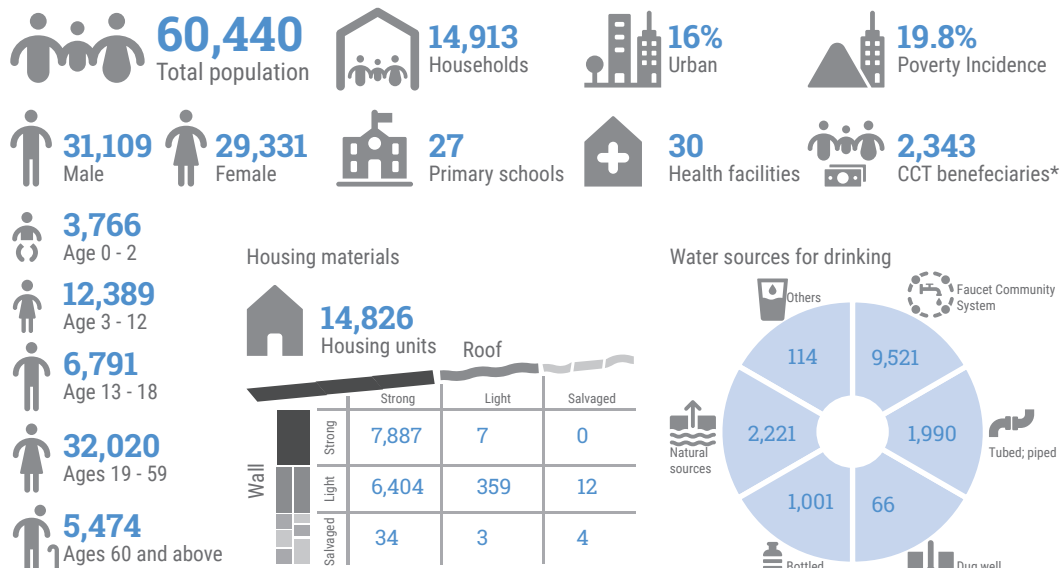

PHILIPPINES

Tulunan Earthquakes: Davao del Sur Affected Municipalities Profile

As of 08 November 2019

Bansalan