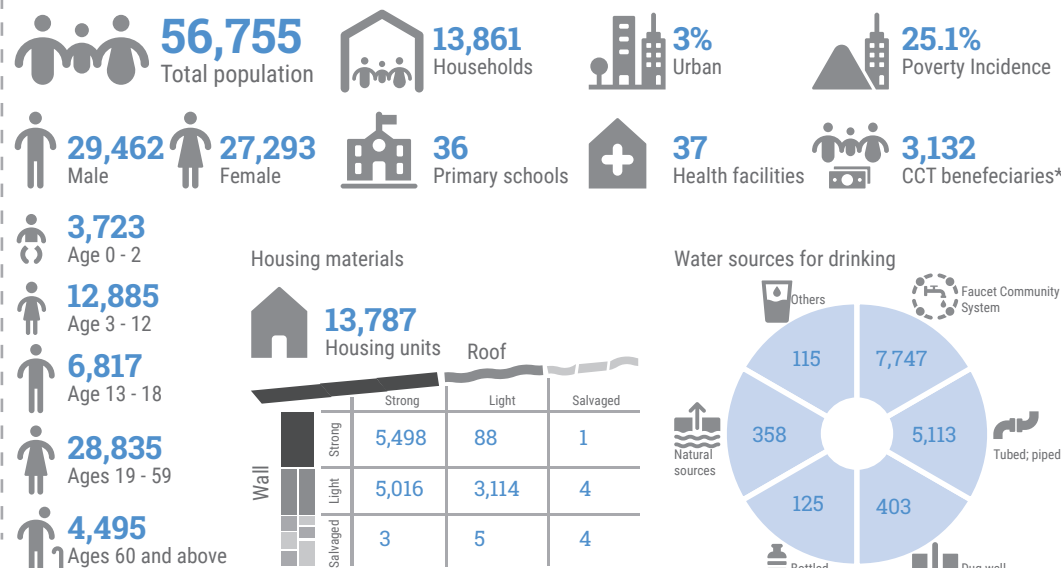

Matanao

The boundaries and names shown and the designations used on this map do not imply official endorsement or acceptance by the United Nations.