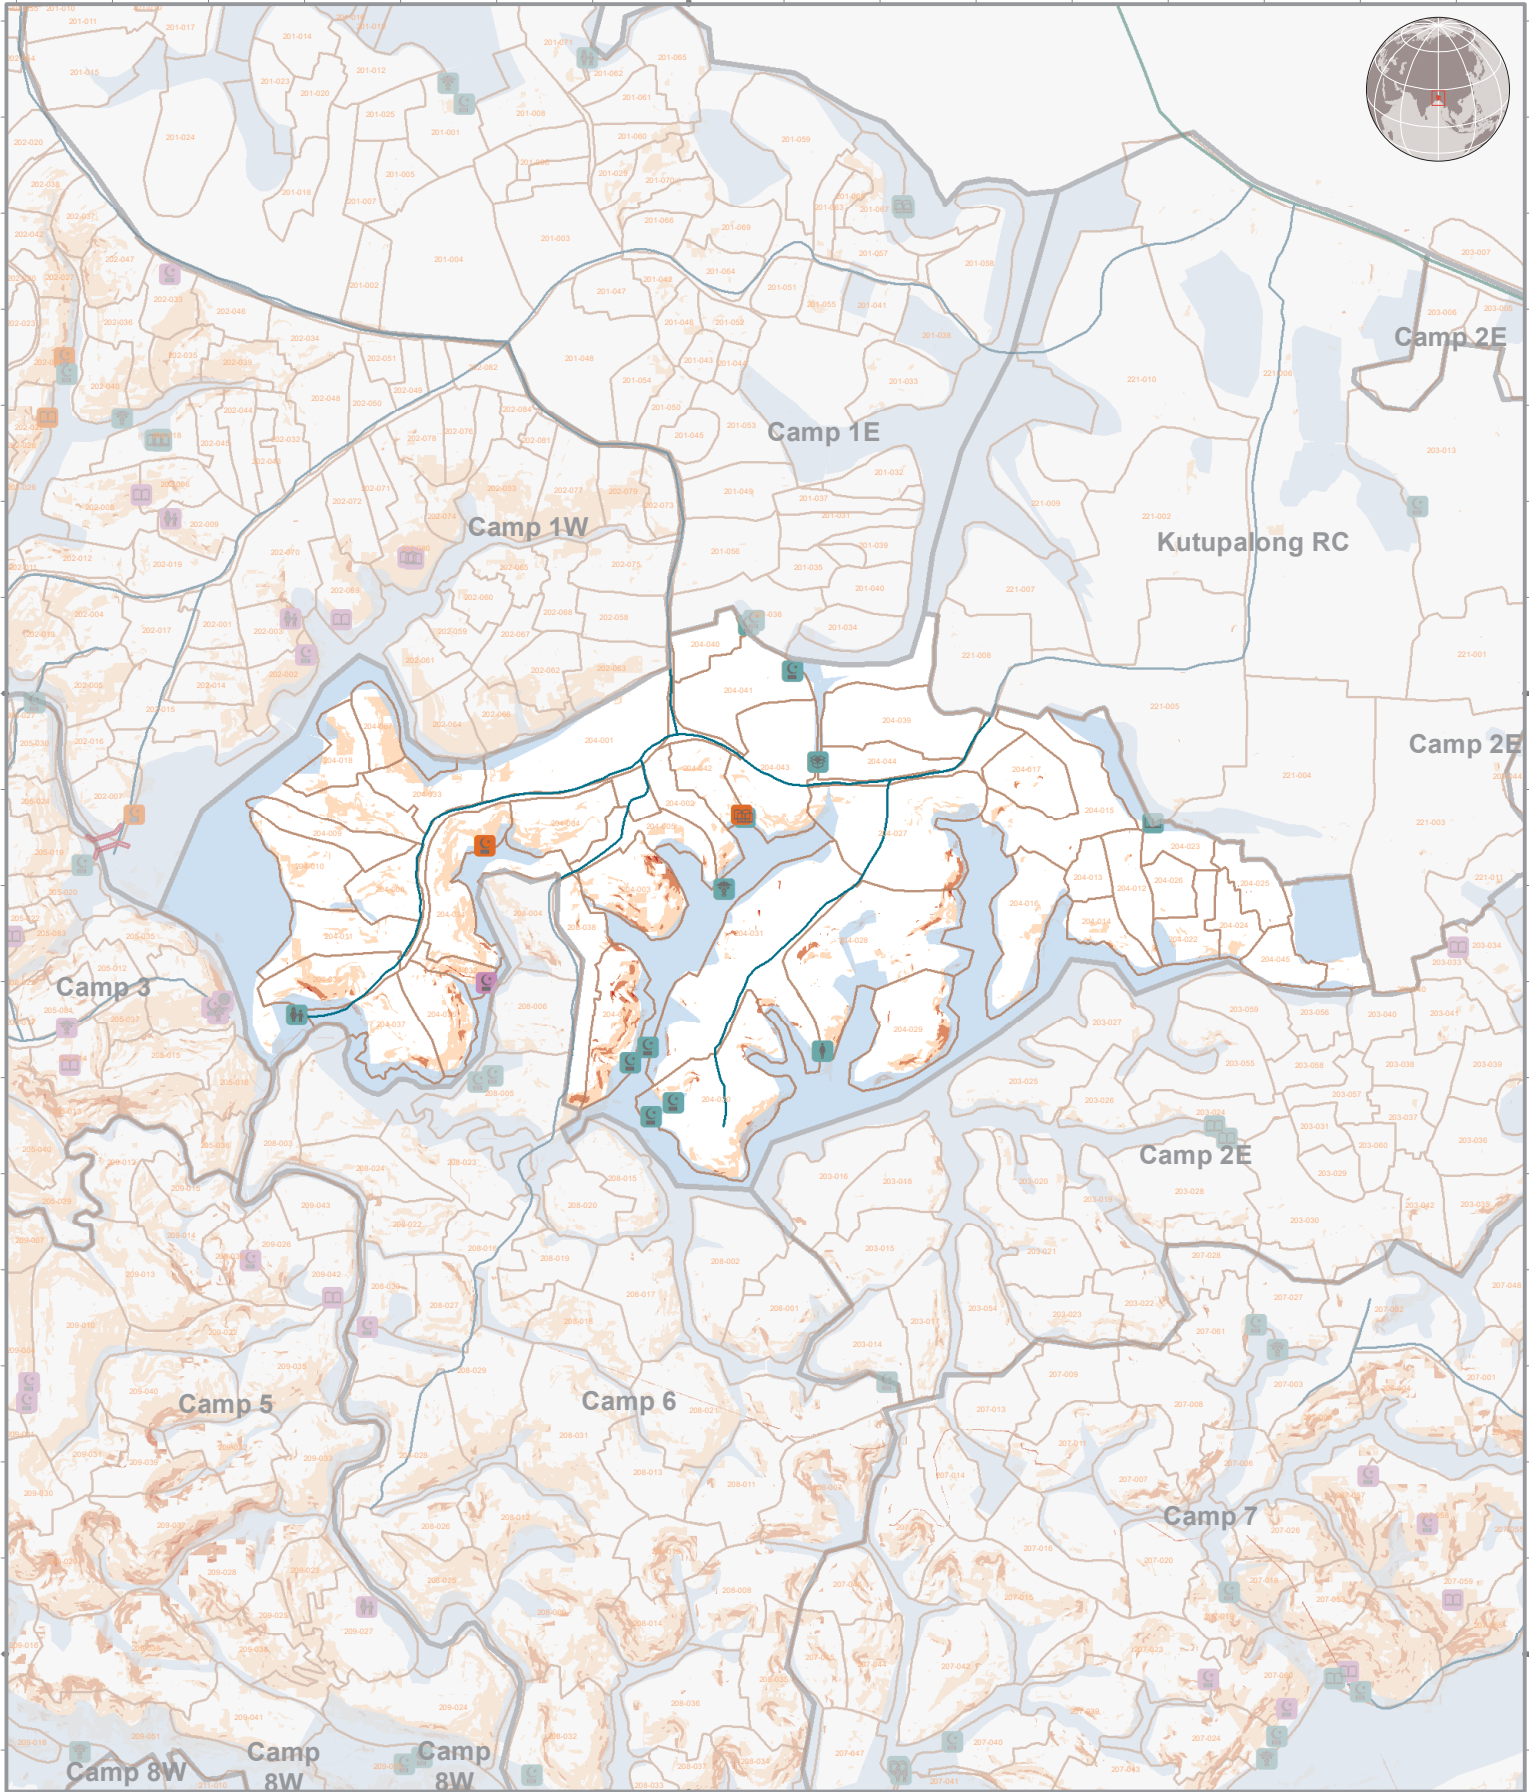

Camp 2W

24

Community Center	Info Hub	<b>Risk Indicator</b>	Flood Prone Area	Major Road
Child Friendly Space	Learning Center	Flood Risk	Landside Susceptibility	Main Path
Distribution Center	Mosque & Madrasa	Landslide Risk	Less Unstable	Bridge
Field Office	Nutrition Center	Both Risk	Critical Unstable	Majhee Blocks
Health Facility	Safe space for Women and Girl	Unstable	Camps/Sites Outline	