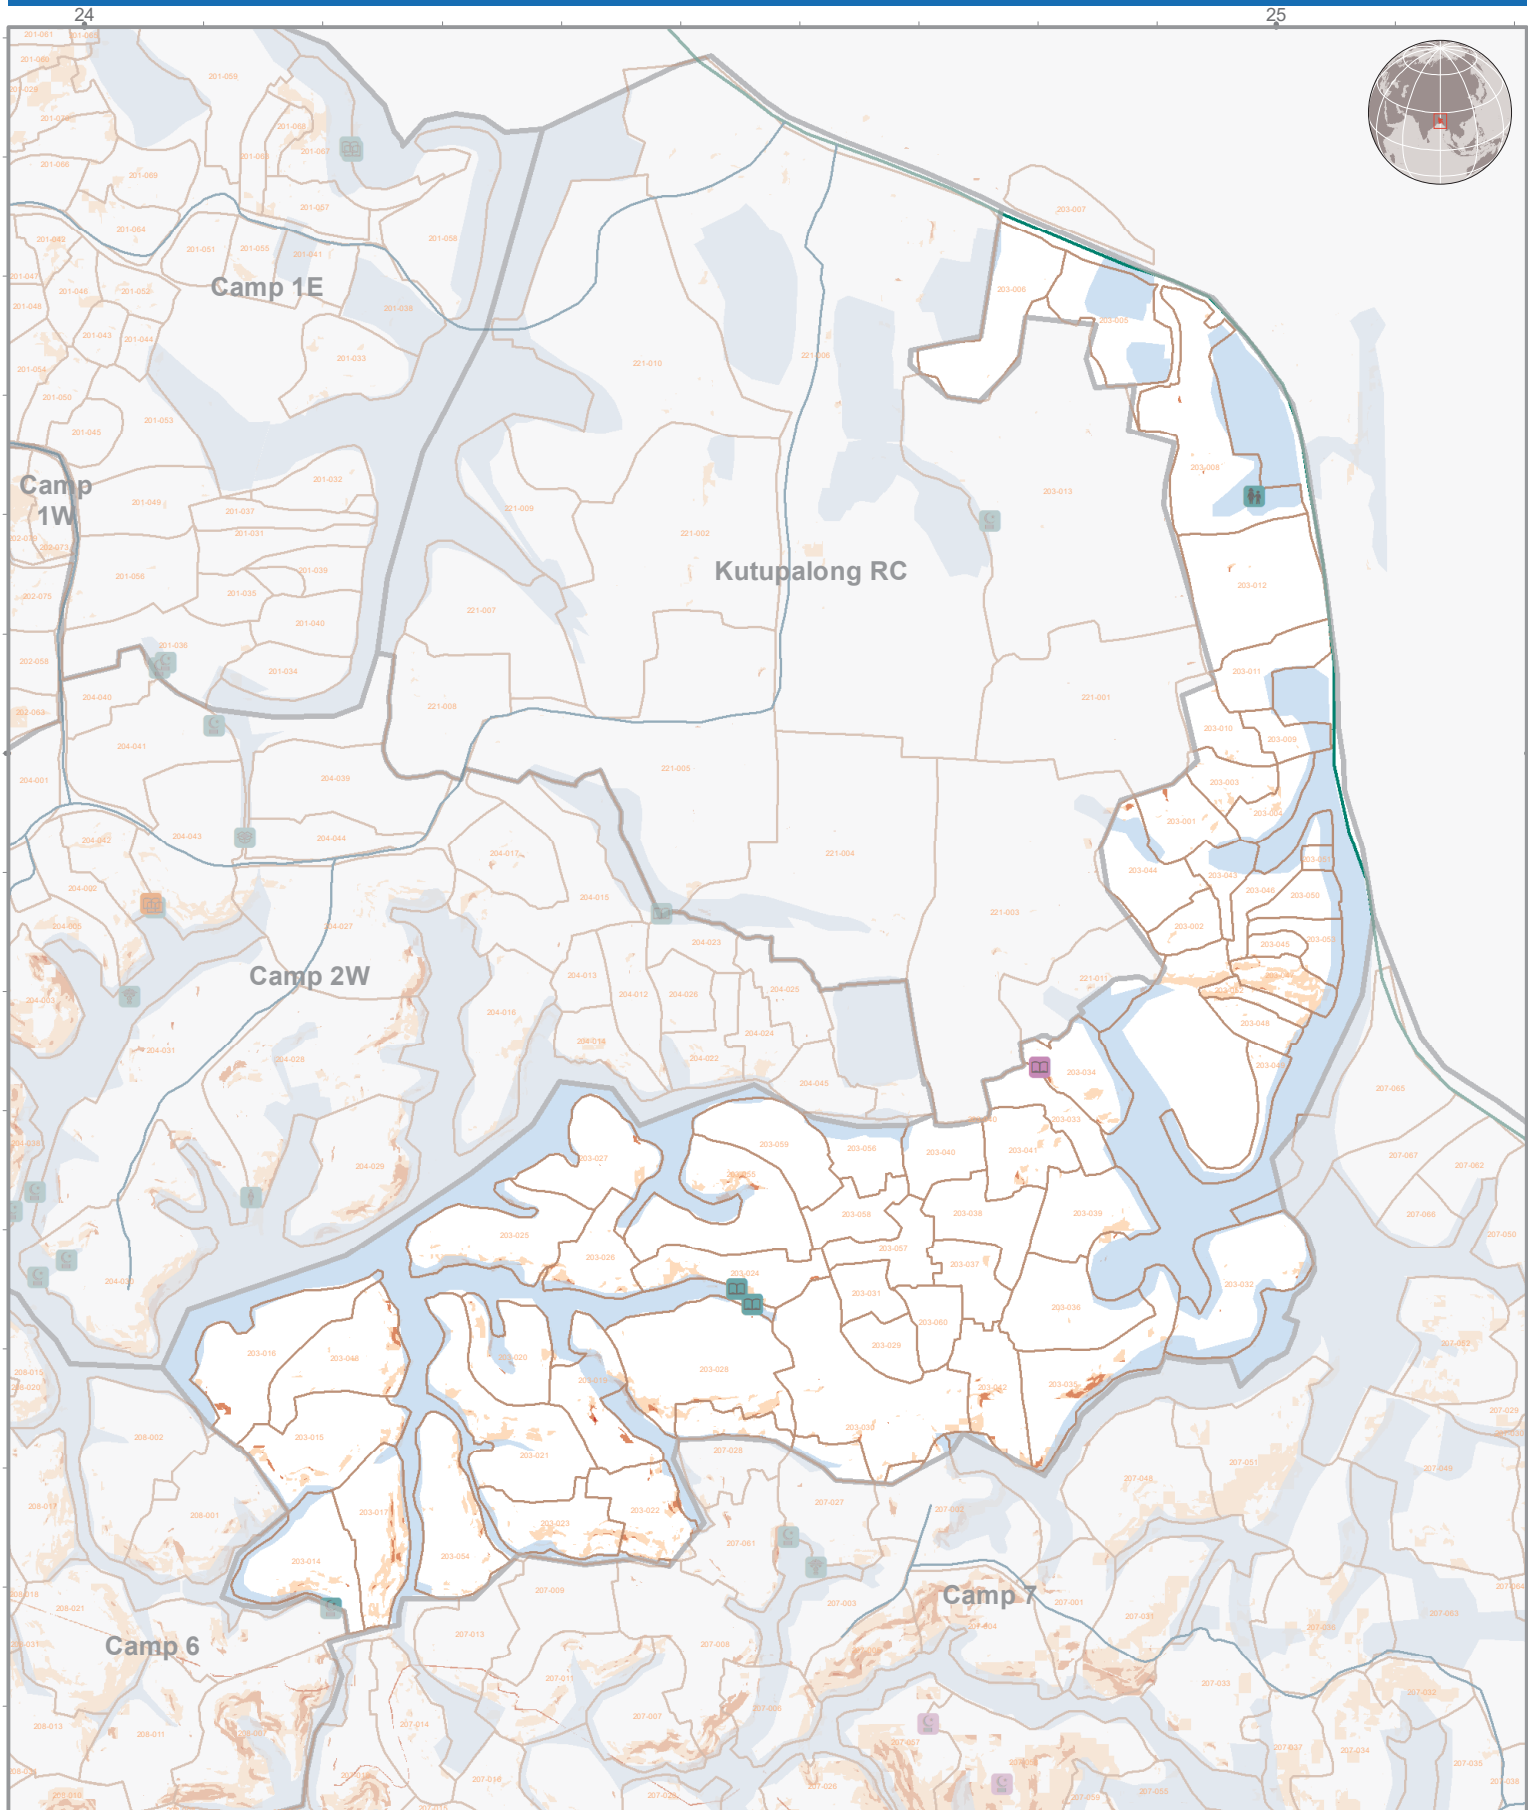

Camp 2E

	Community Center		Info Hub	Risk Indicator		Flood Prone Area		Major Road	
	Child Friendly Space		Learning Center		Flood Risk		Landslide Susceptibility		Main Path
	Distribution Center		Mosque & Madrasa		Landslide Risk		Less Unstable		Bridge
	Field Office		Nutrition Center		Both Risk		Critical Unstable		Majhee Blocks
	Health Facility		Safe space for Women and Girl		Unstable		Camps/Sites Outline		