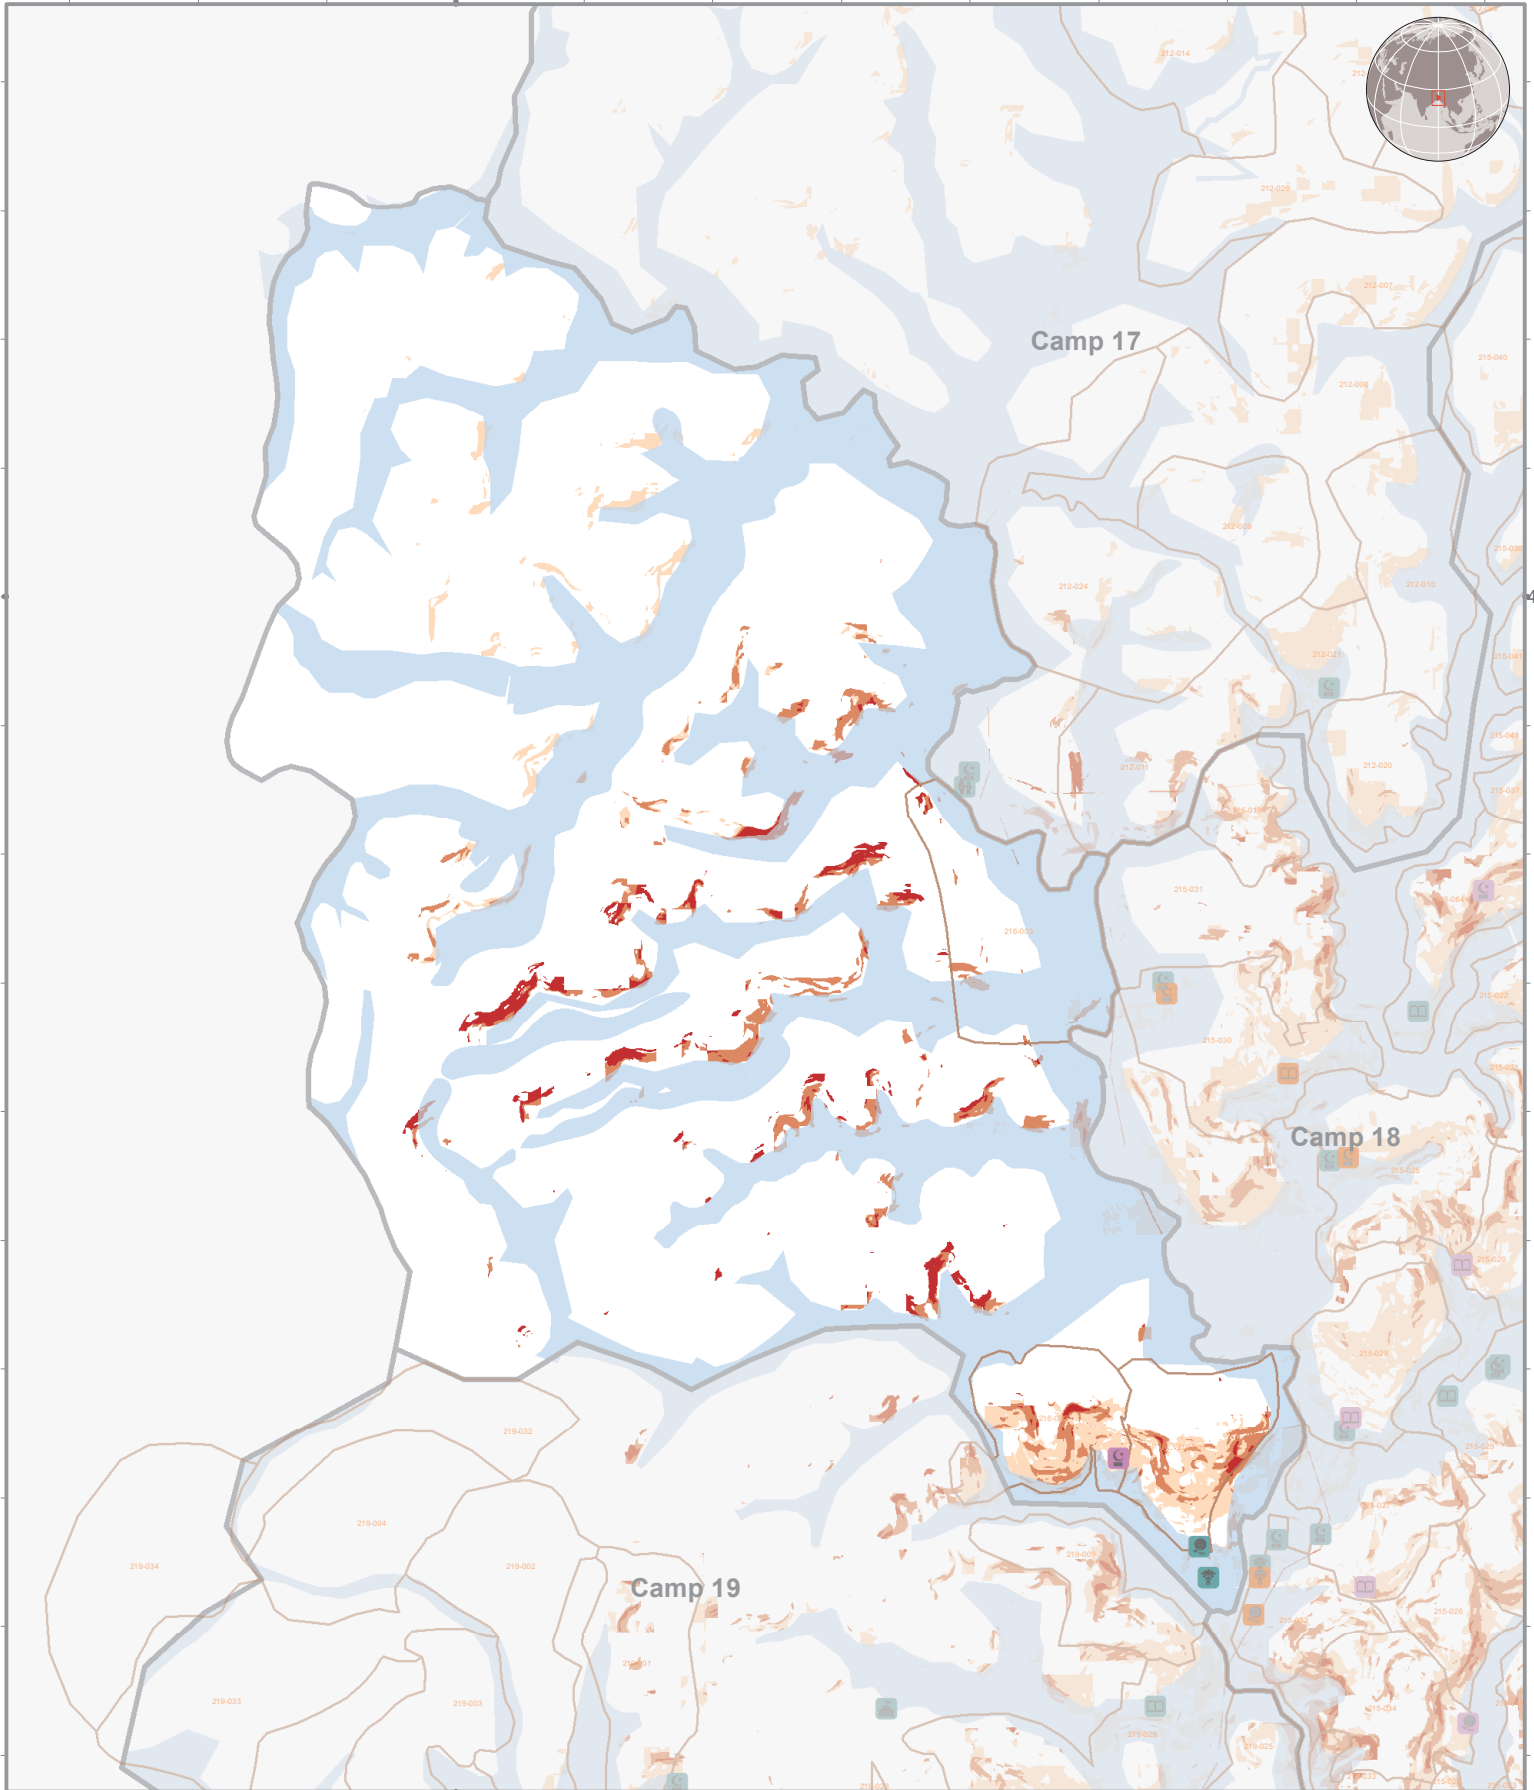

Camp 20

22

45

	Community Center		Info Hub	<b>Risk Indicator</b>		Flood Prone Area		Major Road	
	Child Friendly Space		Learning Center		Flood Risk		Landslide Susceptibility		Main Path
	Distribution Center		Mosque & Madrasa		Landslide Risk		Less Unstable		Bridge
	Field Office		Nutrition Center		Both Risk		Critical Unstable		Majhee Blocks
	Health Facility		Safe space for Women and Girl		Unstable		Camps/Sites Outline		