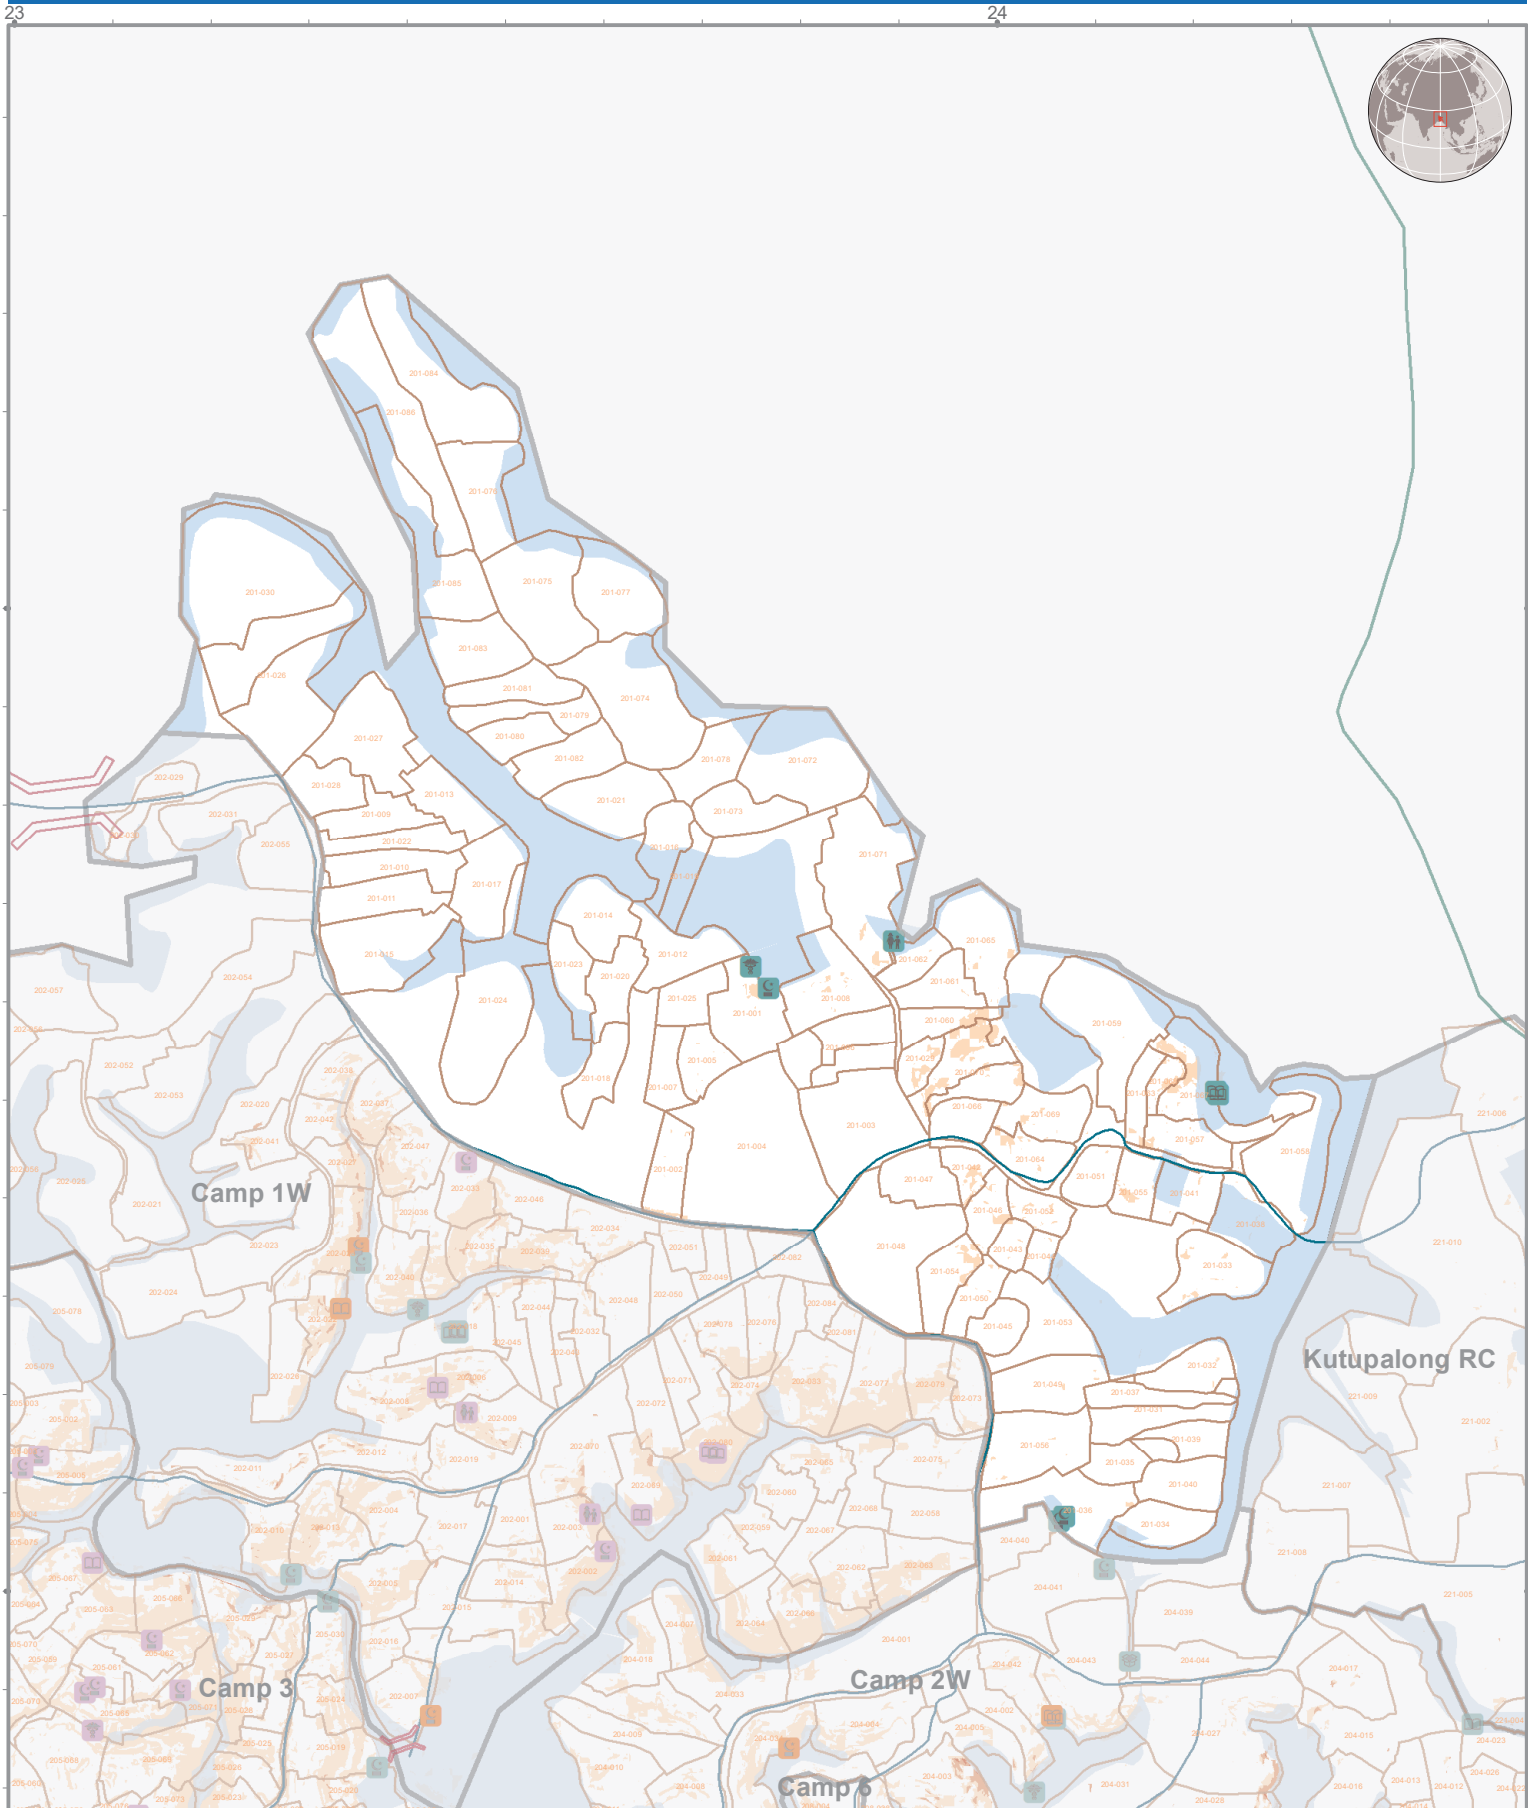

Camp 1E

	Community Center		Info Hub		Risk Indicator		Flood Prone Area		Major Road
	Child Friendly Space		Learning Center		Flood Risk		Landslide Susceptibility		Main Path
	Distribution Center		Mosque & Madrasa		Landslide Risk		Less Unstable		Bridge
	Field Office		Nutrition Center		Both Risk		Critical Unstable		Majhee Blocks
	Health Facility		Safe space for Women and Girl		Unstable		Camps/Sites Outline		