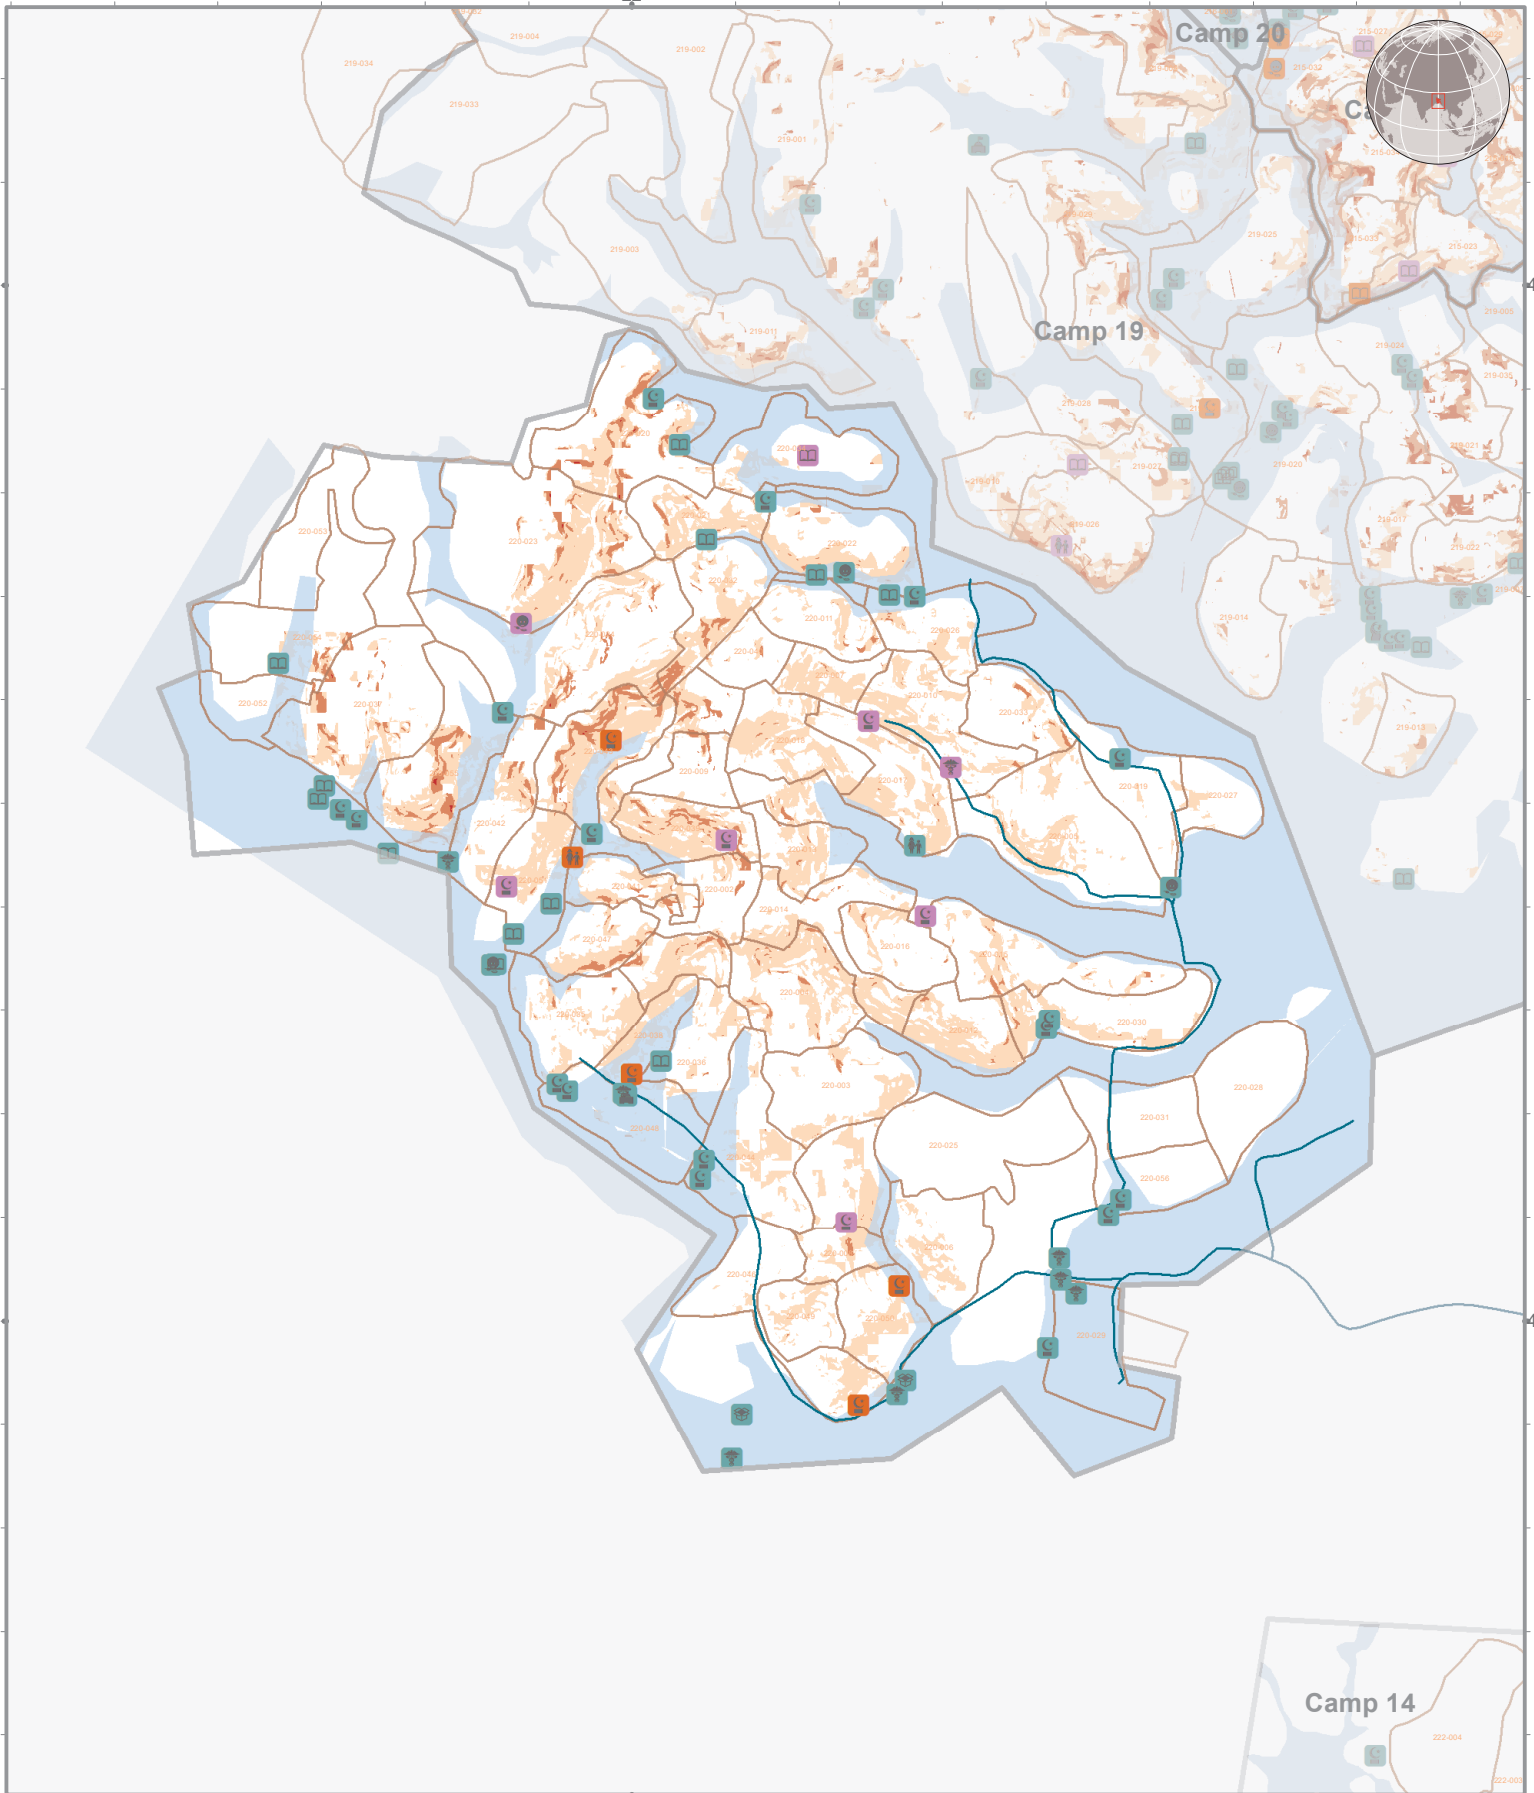

Camp 13

	Community Center		Info Hub	<b>Risk Indicator</b>		Flood Prone Area		Major Road
	Child Friendly Space		Learning Center			Landslide Susceptibility		Main Path
	Distribution Center		Mosque & Madrasa			Less Unstable		Bridge
	Field Office		Nutrition Center			Critical Unstable		Majhee Blocks
	Health Facility		Safe space for Women and Girl			Unstable		Camps/Sites Outline