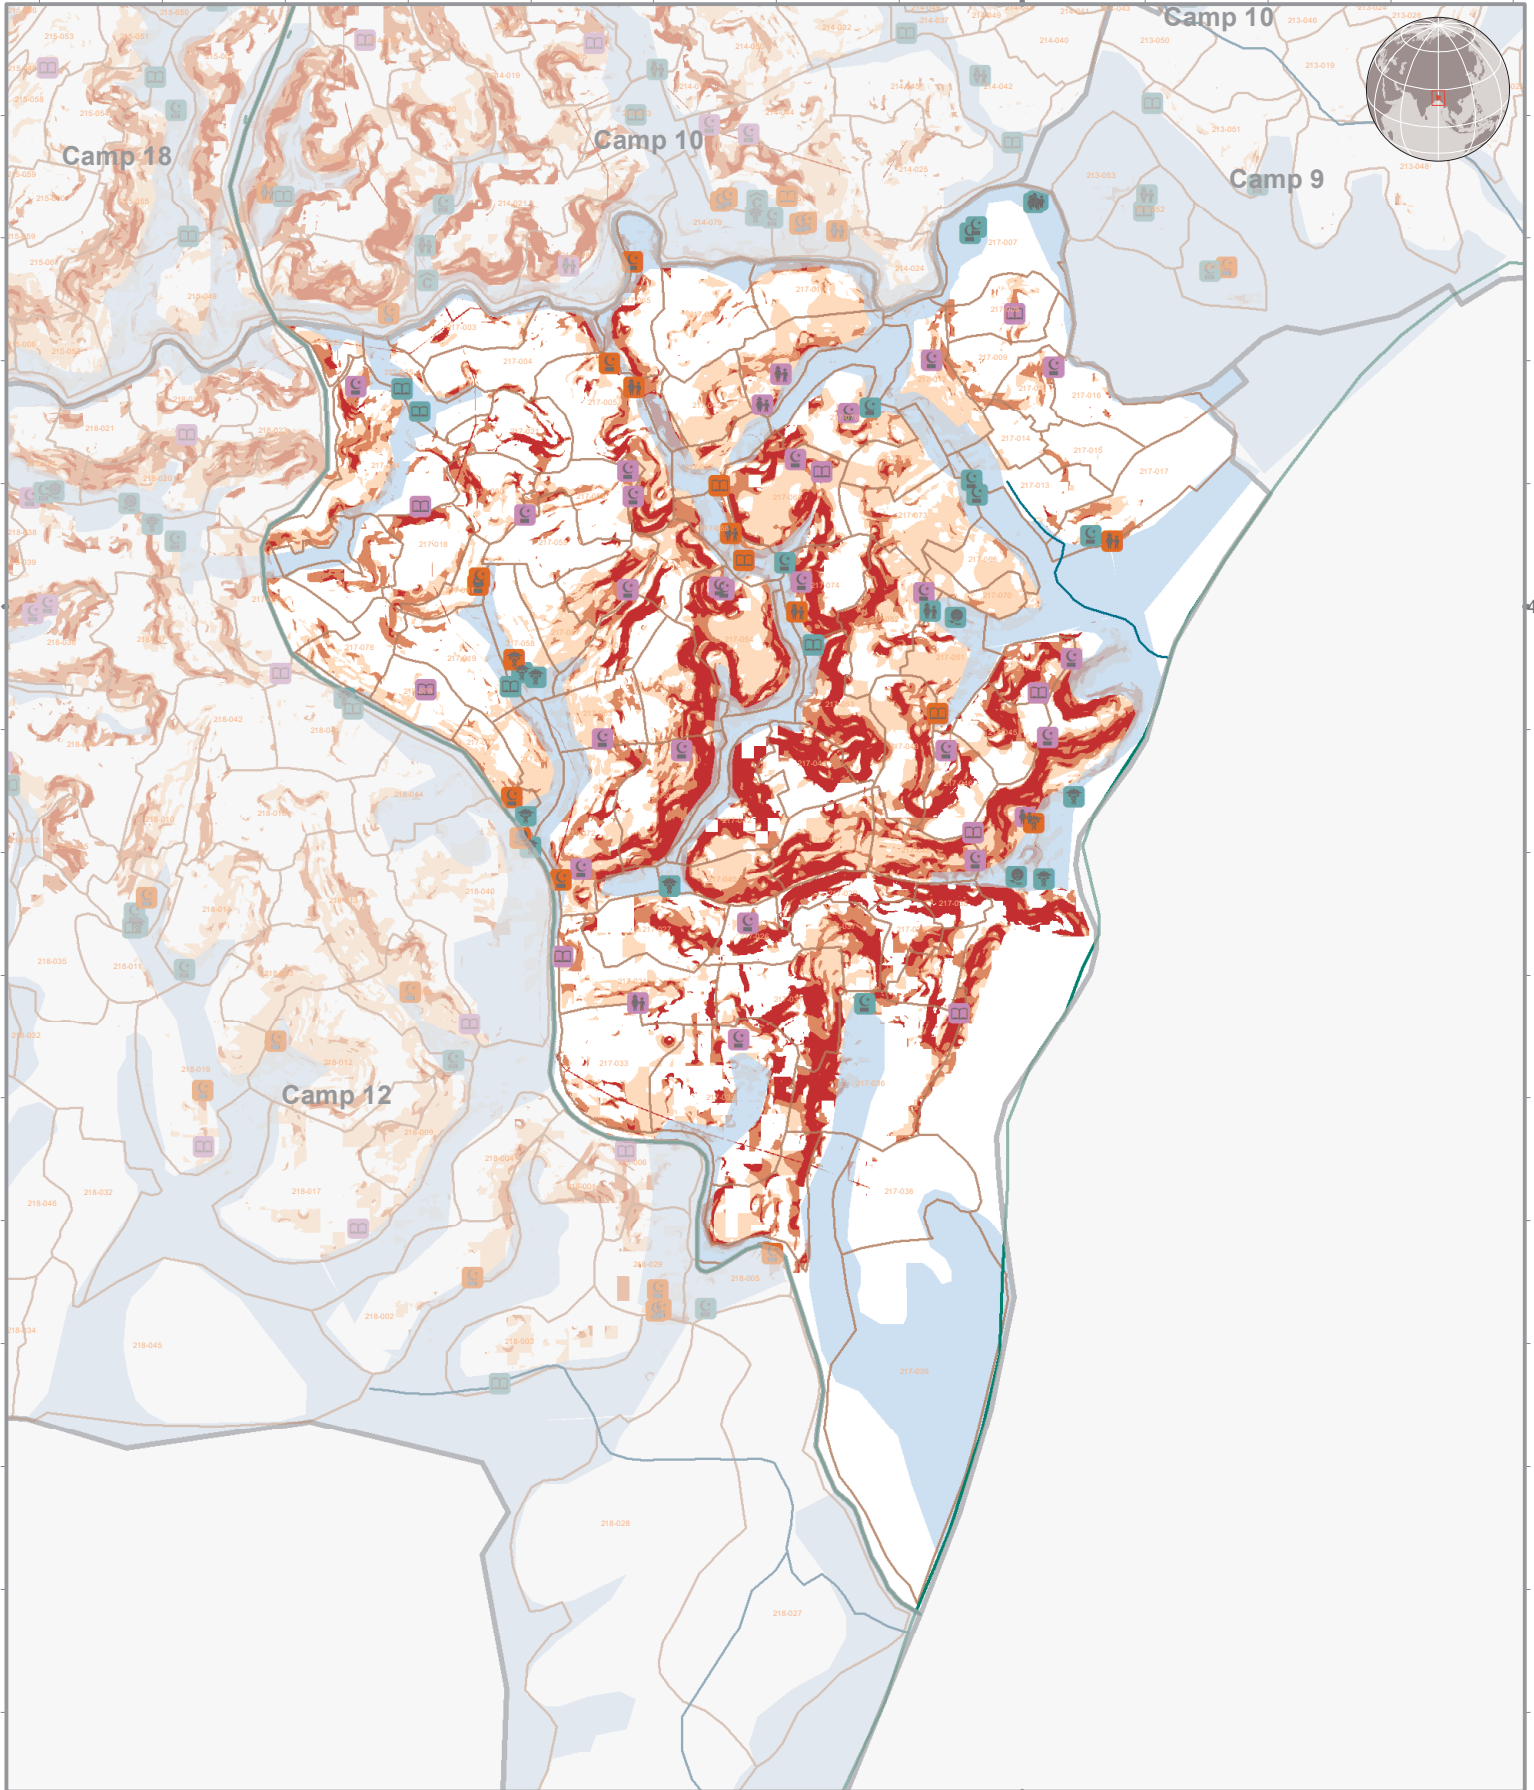

Camp 11

	Community Center		Info Hub		Risk Indicator		Flood Prone Area		Major Road
	Child Friendly Space		Learning Center		Flood Risk		Landslide Susceptibility		Main Path
	Distribution Center		Mosque & Madrasa		Landslide Risk		Less Unstable		Bridge
	Field Office		Nutrition Center		Both Risk		Critical Unstable		Majhee Blocks
	Health Facility		Safe space for Women and Girl		Unstable		Camps/Sites Outline		