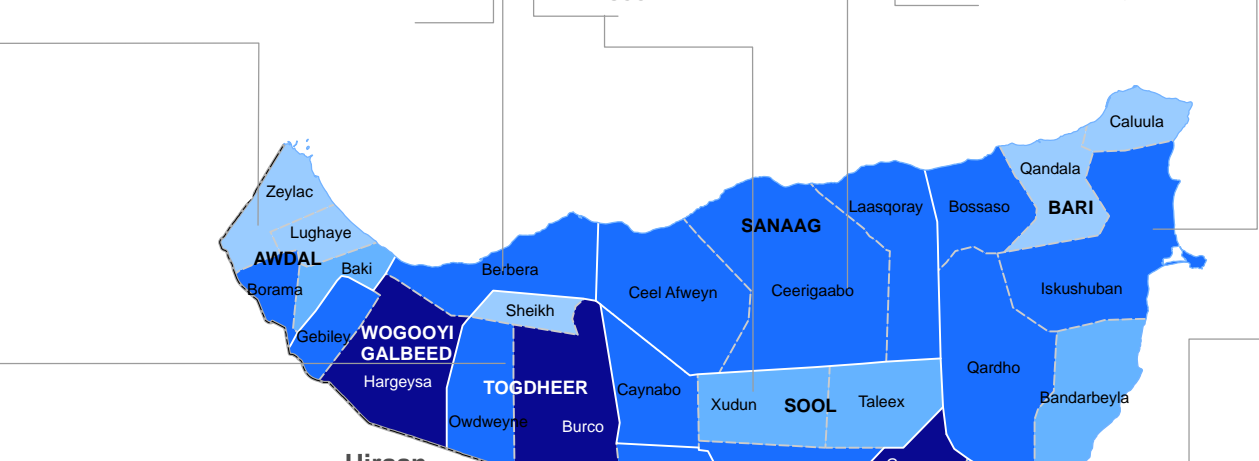

1. **Woqooyi Galbeed**
2. UNICEF, ADRA
   - FAO, WFP, ActionAid, APD, GAVO, HEAL, HPA, Mercy USA, PENHA, SOLO, SRCS, WDO, WVI, YOVENCO
   - IOM, WHO, COOPI, MOH, WVI
   - UNICEF, WFP, Mercy USA, SCI, WVI
   - UNDP, UNHCR, MoESFA, ASAL, CCBRS, HALO Trust, Nafis Network, SOWDA
   - UNICEF, ActionAid, Balimataan CBO, Concern, Pharo foundation, QVC, RAYS, SRCO, WRG, WVI, Kumar committee, HEAL, Ina-Higire CBO, IR, DRC, Gaas committee, Galoole CBO, GED, Lebisagaala CBO, MoERD, MoWR, P&G

1. **Sool**
2. CARE, UNICEF
   - CARE, Mercy USA, FAO, WFP, MoLAH, NRC, SDF, SRCS, HOD
   - ARC, WHO, IOM, COOPI, MOH, SRCS
   - Mercy USA, SCI, UNICEF, WFP, SCODO, Zamzam
   - DDG, NRC, UNHCR
   - CCBRS, DRC, NRC, SRCS, UNHCR
   - Adeso, ADRA, ARC, UNICEF, Candlelight, CARE, IR, MOH, OXFAM, PSAWEN, SCI, SRO, HAVOYOCO, MoWR, NCA, TASCOS

1. **Sanaag**
2. CARE, UNICEF
   - ACTED, ActionAid, CARE, WFP, FAO, HEAL, MoLAH, NRC, SCDO, SEDO, SVDEC, TSC
   - MOH, SRCS, IOM, WHO
   - SCI, WFP, UNICEF
   - NRC
   - CARE, CCBRS, UNHCR, NRC, SCI, SRCS
   - ACTED, Adeso, ARC, UNICEF, CARE, DRC, HAVOYOCO, IR, MOH, MoWR, NRC, OXFAM, PSAWEN, SCI, TASCOS, Candlelight

1. **Bari**
2. CARE, RI, SCI, UNICEF
   - DOYALE, HADO, PDO, FAO, WFP, HIRDO, ISDP, KAAH, MoLAH, NRC, SCI, SDRO, SHILCON, SHREC
   - AFDA, MOH, SRCS, WHO, IOM
   - CARE, HAADO, MdMF, SCI, UNICEF, WFP
   - GRT, UNHCR
   - CARE, DRC, NRC, SCI, SRCS, UNHCR
   - AADSOM, ARC, CARE, UNICEF, WFP, DRC, IR, MoEWT, MOH, NCA, NRC, PSAWEN, RI, SCI, SHILCON, SRSO

1. **Hiraan**
2. UNICEF, CISP, FENPS, HREC, SCI
   - FAO, WFP, APD, HICDO, HIDIG, HIHAD, HRDO, INTERSOM, Mercy USA, RI, RRP, STA
   - WHO, CESVI, HACDESA, HIDIG, HIRDO, Mercy USA, Muslim Aid, RI, WARDI
   - WFP, UNICEF, Mercy USA, RI, SCI, SNS+, SOADO, WARDI
   - CESVI, HALO Trust, HIWA, NPA, SHAHMAC, WARDI
   - DKH, NRC, SYPD
   - IOM, UNICEF, DKH, DRC, DWWT, GSA, Hayrat Aid, Mercy USA, Muslim Hands, RI, SCI, SYPD, WARDI, YME

1. **Mudug**
2. CPD, DKH, DRC
   - ADRA, CARE, UNICEF, CISP, Mercy Corps, NRC, SCI
   - ADA, ARS, City University, FAO, WFP, DEH Relief, DRDO, KDO, Mercy Corps, Mercy USA, MoLAH, PDA, RAWA, SDO, SDRO, SHARDO, WVI
   - CESVI, CISP, DEH Relief, IOM, WHO, IMC, MDO, Mercy USA, MOH, SRCS, MSF Somalia, SAF UK, SDRO
   - CESVI, DEH Relief, UNICEF, WFP, IMC, Mercy USA, SCI, SDO, SDRO
   - DRC, GECPD, GRT, SBACO, WISE, UNHCR
   - DKH, DRC, NRC, SCI, WVI, UNHCR, CPD, GECPD, WISE
   - Adeso, CPD, DKH, UNICEF, WFP, IOM, GSA, IMC, IR, Mercy Corps, MoEWT, PMWDO, PSAWEN, RAWA, RI, SCI, SDRO, WVI, YME, DRC

1. **Galgaduud**
2. ADRA, CISP, Mercy Corps, UNICEF
   - APCC, ARS, BRADO, FAO, WFP, Horseed, HRDO, KAAH, Mercy Corps, DEH Relief, HOD, HOPEL, LWO, NRC, PDA, RDC, SK, TUOS
   - CESVI, CISP, CPD, WHO, IMC, SCI, SK, SORDA
   - CESVI, CISP, DEH Relief, UNICEF, WFP, IMC, Mercy USA, SCI, SDRO, SK, SNS+
   - CESMAC, DDG, DRC, UNICEF, UNHCR, GECPD, HALO Trust, NPA, SSWC, WISE
   - NRC, DKH, CPD
   - CPD, DKH, GSA, IMC, Mercy Corps, UNICEF, IOM, NMFA, NRC, OSPAD, SCI, SK, SORDA, YME

1. **Nugaal**
2. ACTED
   - RI, SCI, WVI, UNICEF
   - ACF, KDO, FAO, WFP, MoLAH, SAAC, SOLO, WVI
   - MOH, SRCS, WRRS, WVI, IOM, WHO
   - ACF, SCI, WVI, FAO, WFP
   - GRT, NPA, PRS, UNHCR
   - DRC, NRC, UNHCR
   - DEC, ACF, DRC, IR, UNICEF, KAALO, MoEWT, MOH, NCA, NRC, PSAWEN, RI, WVI

1. **Bakool**
2. UNICEF, HIRDA, NCA, NRC, Trocaire
   - FAO, WFP, ACTED, CAFDRO, COOPI, CRS, CWW, HARD, HAS, HIMFO, IDF, Mercy Corps, NAPAD, NARDO, NCA, NRC, SADO, SeRID, VSF Suisse, WVI
   - IOM, WHO, ARD, CEDA, CODHNET, DHB, HDC, HIRDA, Mercy USA, MOH, Muslim Aid, Ri, Trocaire, WVI
   - UNICEF, WFP, EDRO, GEWDO, HARD, NHHP, RI, SOVA, SRDA, WVI
   - UNHCR, DRC, JMAN, MAG, SEDHURO, SOVA
   - IOM, UNHCR, DRC, NRC, SYDF, Trocaire, WVI

1. **Middle Shabelle**
2. AV, FENPS, SEDHURO, SHARDO, TARD, UNICEF
   - CED, City University, FAO, WFP, COMCARE, Mercy Corps, PDA, STA
   - ARC, ARD, IMC, INTERSOS, IR, WHO, MEDAIR, SAACID, SHARDO, Zamzam
   - IMC, INTERSOS, MEDAIR, UNICEF, WFP, SHARDO, WOCCA, Zamzam
   - DRC, INTERSOS, SFCC, WOCCA
   - AVORD, SYPD, UNHCR
   - DKH, DRC, EVSO, IOM, UNICEF, GSA, IMC, MEDAIR, PAH, SF, SYPD, WOCCA, WOCSO, YME, Zamzam

1. **Lower Juba**
2. SDIO, SK, WHO
   - ZAMZAM
   - DRC