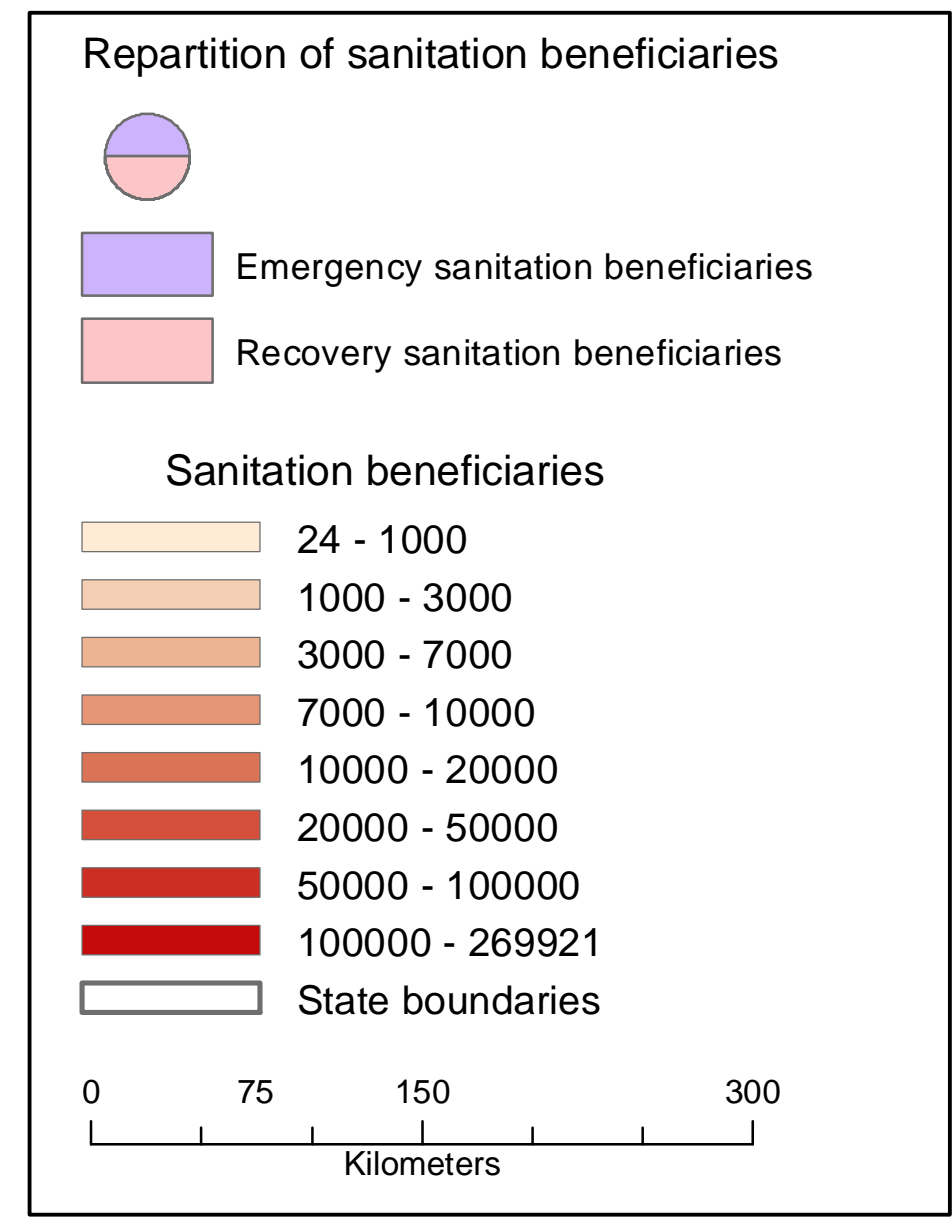

SOUTH SUDAN WASH CLUSTER: BENEFICIARIES OF SANITATION SERVICES DELIVERY THROUGH EMERGENCY AND RECOVERY PROGRAMS AS OF SEPTEMBER 2014

Creation Date: October 15, 2014

Data Source: WASH Cluster

For feedback/updates/corrections, please contact the cluster coordinator at washclusterjuba@gmail.com or the information manager at wash.information@gmail.com

The boundaries and names shown and the designations used on this map do not imply official endorsement or acceptance by the United Nations. * Final boundary between the Republic of Sudan and the Republic of South Sudan has not yet been determined.