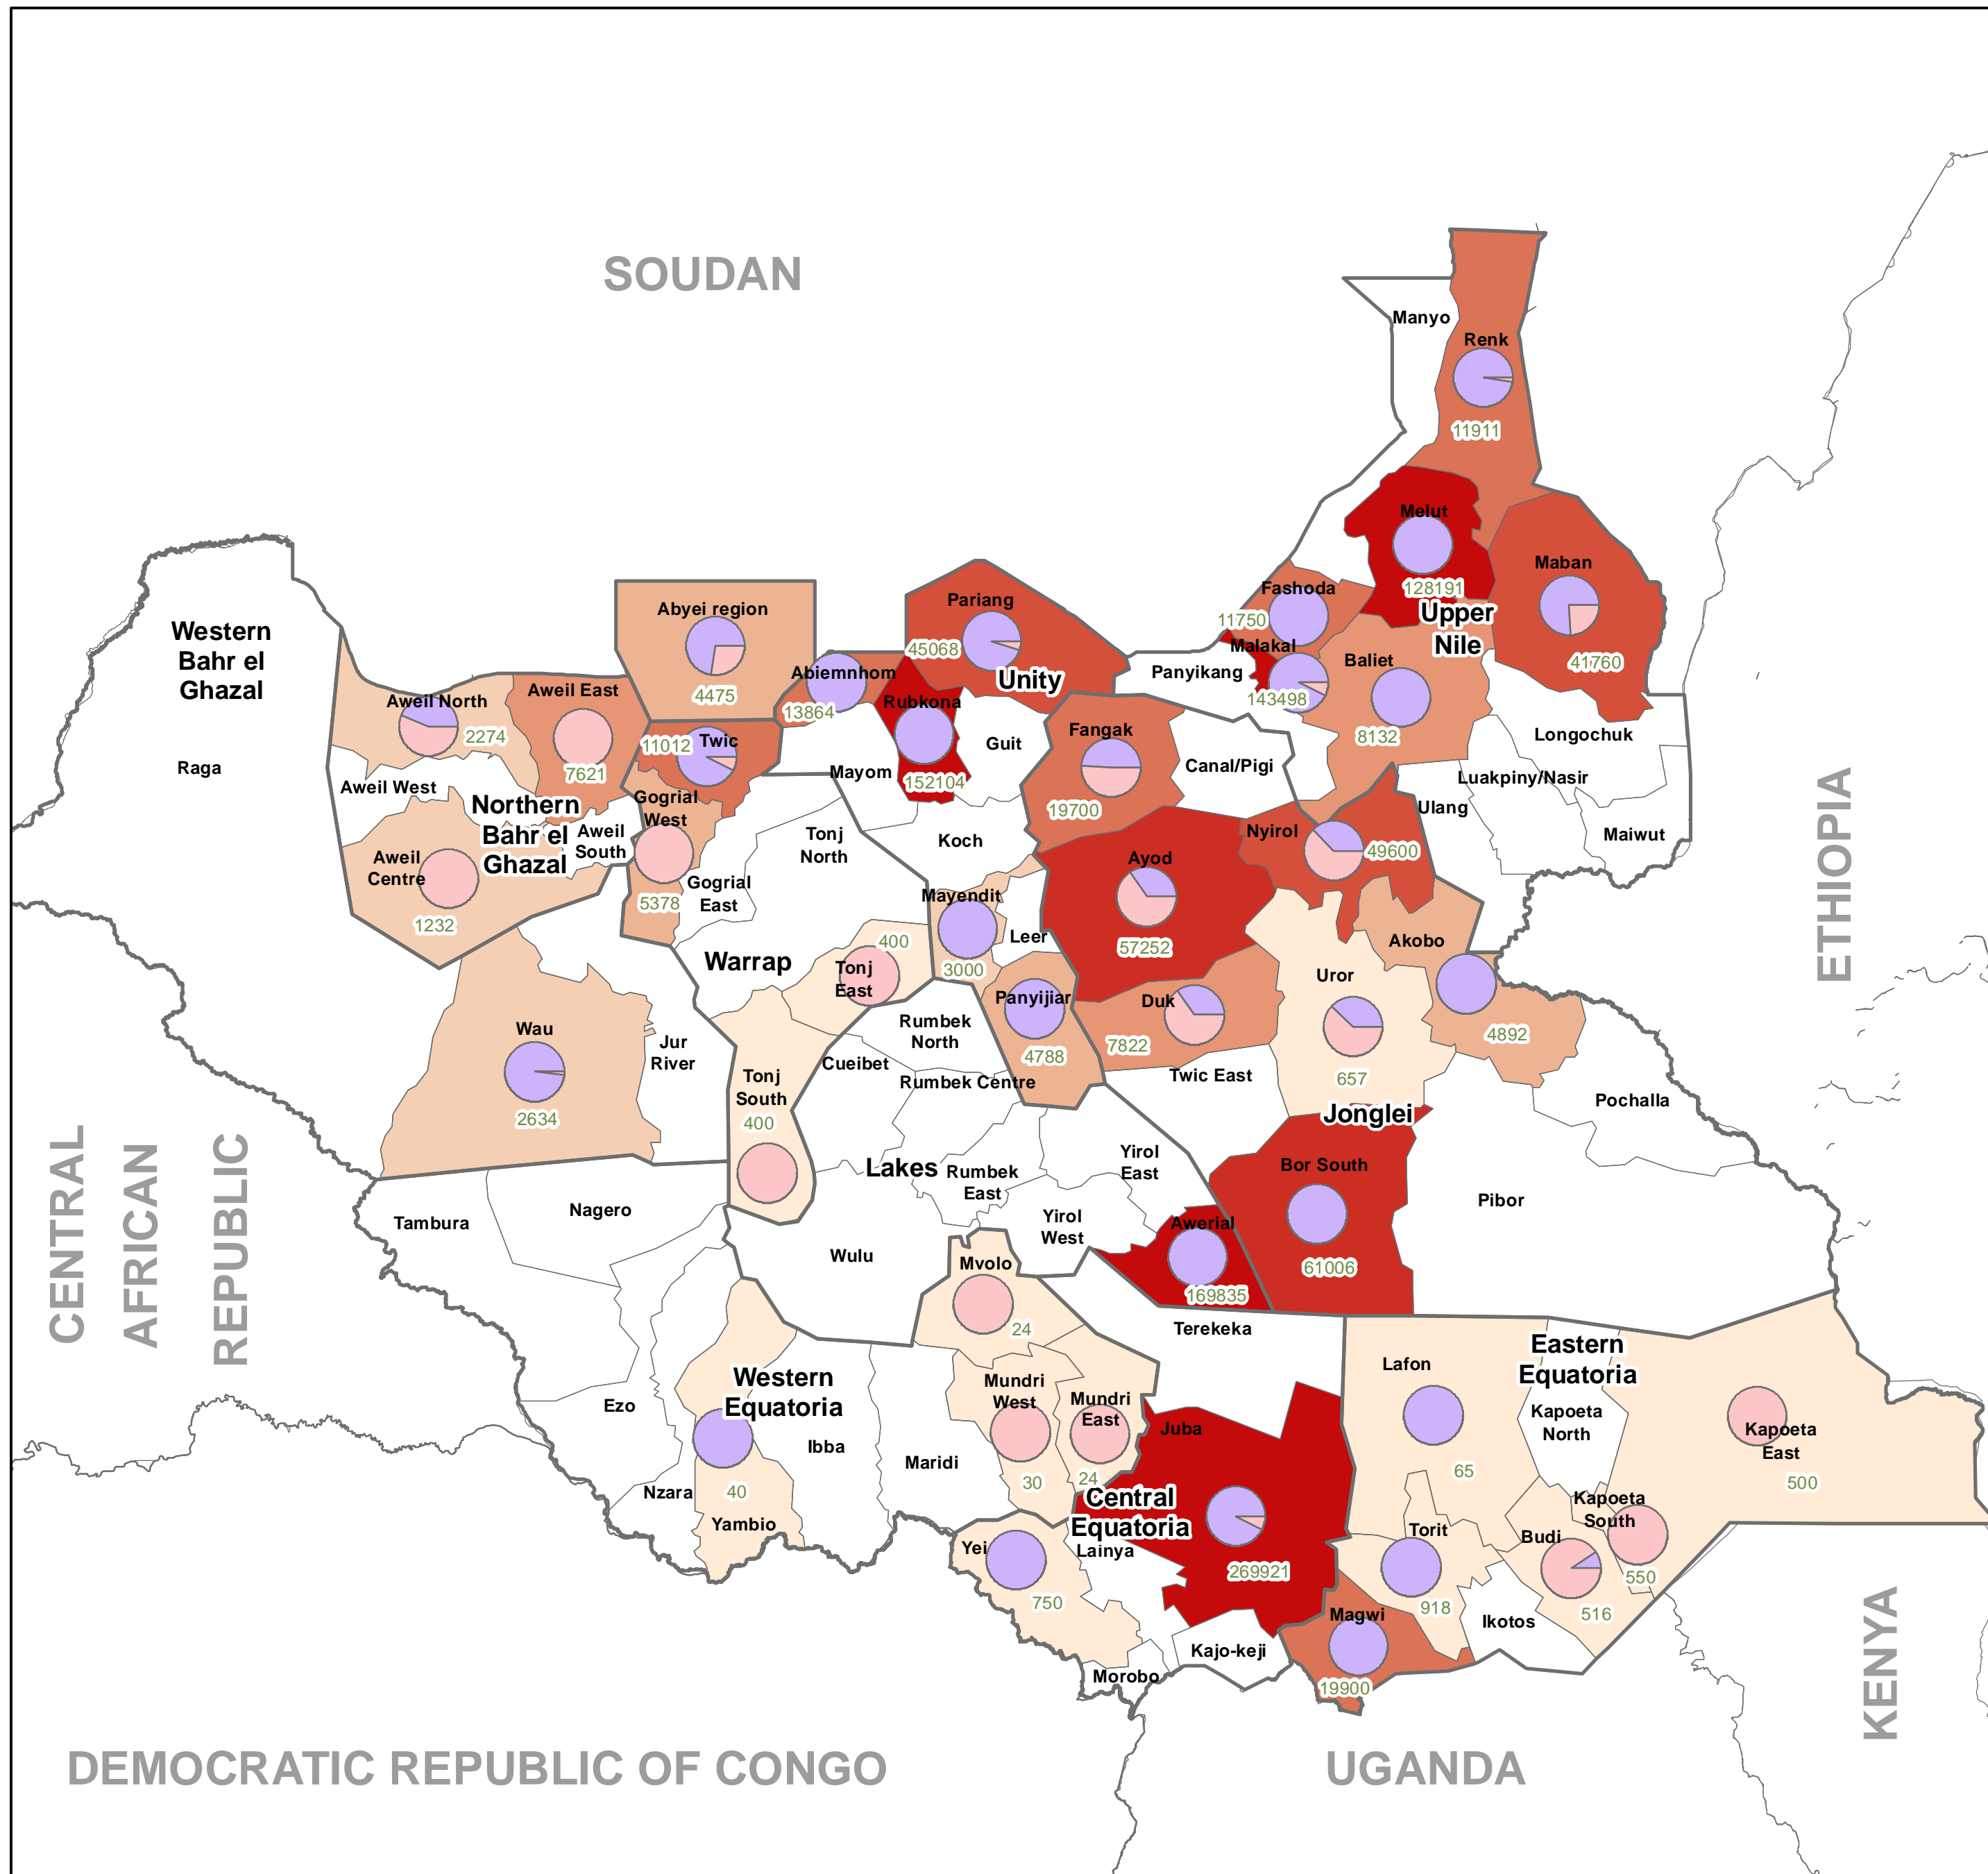

SOUTH SUDAN WASH CLUSTER: BENEFICIARIES OF SANITATION SERVICES DELIVERY THROUGH EMERGENCY AND RECOVERY PROGRAMS AS OF SEPTEMBER 2014

Creation Date: October 15, 2014

Data Source: WASH Cluster

For feedback/updates/corrections, please contact the cluster coordinator at washclusterjuba@gmail.com or the information manager at wash.information@gmail.com

The boundaries and names shown and the designations used on this map do not imply official endorsement or acceptance by the United Nations. * Final boundary between the Republic of Sudan and the Republic of South Sudan has not yet been determined.

** Final status of Abyei region is not yet determined.