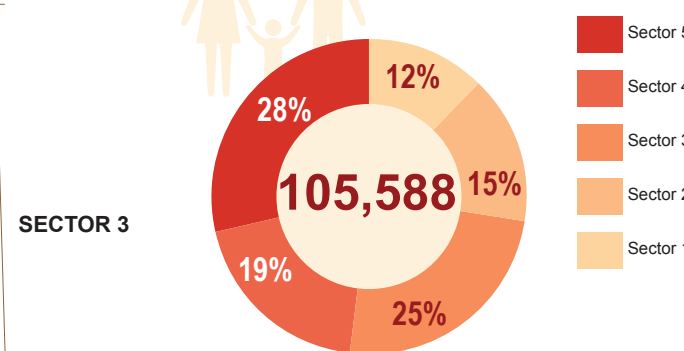

Overview

As of the 30th of April 2016, the total number of internally displaced persons (IDPs) in the UN Mission in South Sudan's Protection of Civilians (PoC) site in Bentiu was 105,558. The second April 2016 population count was held in Bentiu PoC from the 28 - 30 April 2016. Compared to the previous count conducted in mid April, the population decreased from 108,190 individuals to 105,558 individuals, despite registering more than 650 new arrivals between the two counts. The drop in IDP population figure may be attributed to the ongoing humanitarian responses in Unity State outside the PoC, preparation of farmland before the rainy season and joining/ visiting families in their place of origin. In addition, IDPs have also had the chance to change their biometric cards to Ding Ding and Bentiu Town.

Population Heat Map for Bentiu PoC

*1,096 (25% decrease) living in Sector 5 Block 15 Open Space

Population per Sector

SqM per Person

Population <5 and ≥5 years

Old PoC 2 Population

Male and Female Population breakdown