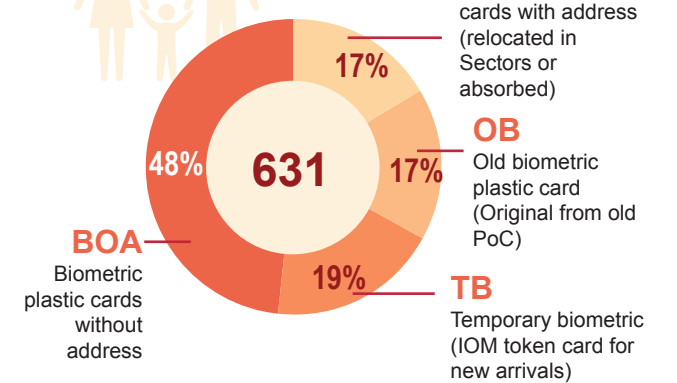

Overview

As of the 30th of April 2016, the total number of internally displaced persons (IDPs) in the UN Mission in South Sudan's Protection of Civilians (PoC) site in Bentiu was 105,558. The second April 2016 population count was held in Bentiu PoC from the 28 - 30 April 2016. Compared to the previous count conducted in mid April, the population decreased from 108,190 individuals to 105,558 individuals, despite registering more than 650 new arrivals between the two counts. The drop in IDP population figure may be attributed to the ongoing humanitarian responses in Unity State outside the PoC, preparation of farmland before the rainy season and joining/ visiting families in their place of origin. In addition, IDPs have also had the chance to change their biometric cards to Ding Ding and Bentiu Town.

Population Heat Map for Bentiu PoC

*1,096 (25% decrease) living in Sector 5 Block 15 Open Space

Population per Sector

SqM per Person

Population <5 and ≥5 years

Old PoC 2 Population

Male and Female Population breakdown