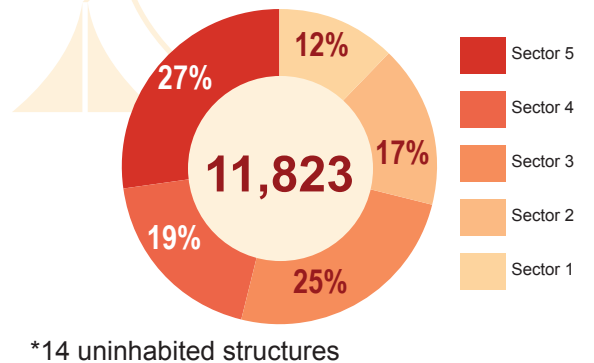

Overview

As of the 30th of April 2016, the total number of internally displaced persons (IDPs) in the UN Mission in South Sudan's Protection of Civilians (PoC) site in Bentiu was 105,558. The second April 2016 population count was held in Bentiu PoC from the 28 - 30 April 2016. Compared to the previous count conducted in mid April, the population decreased from 108,190 individuals to 105,558 individuals, despite registering more than 650 new arrivals between the two counts. The drop in IDP population figure may be attributed to the ongoing humanitarian responses in Unity State outside the PoC, preparation of farmland before the rainy season and joining/ visiting families in their place of origin. In addition, IDPs have also had the chance to change their biometric cards to Ding Ding and Bentiu Town.

Population Heat Map for Bentiu PoC

*1,096 (25% decrease) living in Sector 5 Block 15 Open Space

Population per Sector

SqM per Person

Population <5 and ≥5 years

Old PoC 2 Population

Male and Female Population breakdown

PoC Structures* (including small and big tents)

Supported by

Schweizerische Eidgenossenschaft
Confédération suisse
Confederazione Svizzera
Confederaziun svizra

USAID
FROM THE AMERICAN PEOPLE