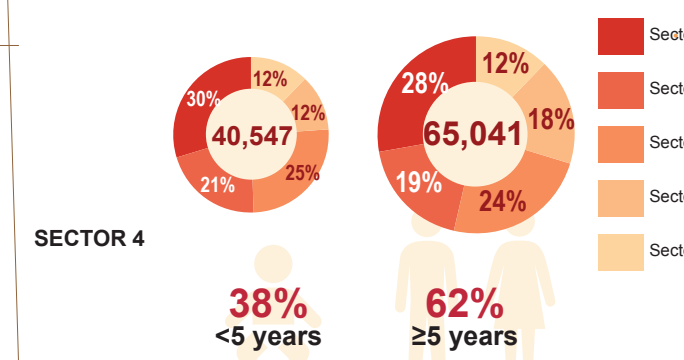

Overview

As of the 30th of April 2016, the total number of internally displaced persons (IDPs) in the UN Mission in South Sudan's Protection of Civilians (PoC) site in Bentiu was 105,558. The second April 2016 population count was held in Bentiu PoC from the 28 - 30 April 2016. Compared to the previous count conducted in mid April, the population decreased from 108,190 individuals to 105,558 individuals, despite registering more than 650 new arrivals between the two counts. The drop in IDP population figure may be attributed to the ongoing humanitarian responses in Unity State outside the PoC, preparation of farmland before the rainy season and joining/ visiting families in their place of origin. In addition, IDPs have also had the chance to change their biometric cards to Ding Ding and Bentiu Town.

Population Heat Map for Bentiu PoC

*1,096 (25% decrease) living in Sector 5 Block 15 Open Space

Population per Sector

SqM per Person

Population <5 and ≥5 years

Old PoC 2 Population

Male and Female Population breakdown