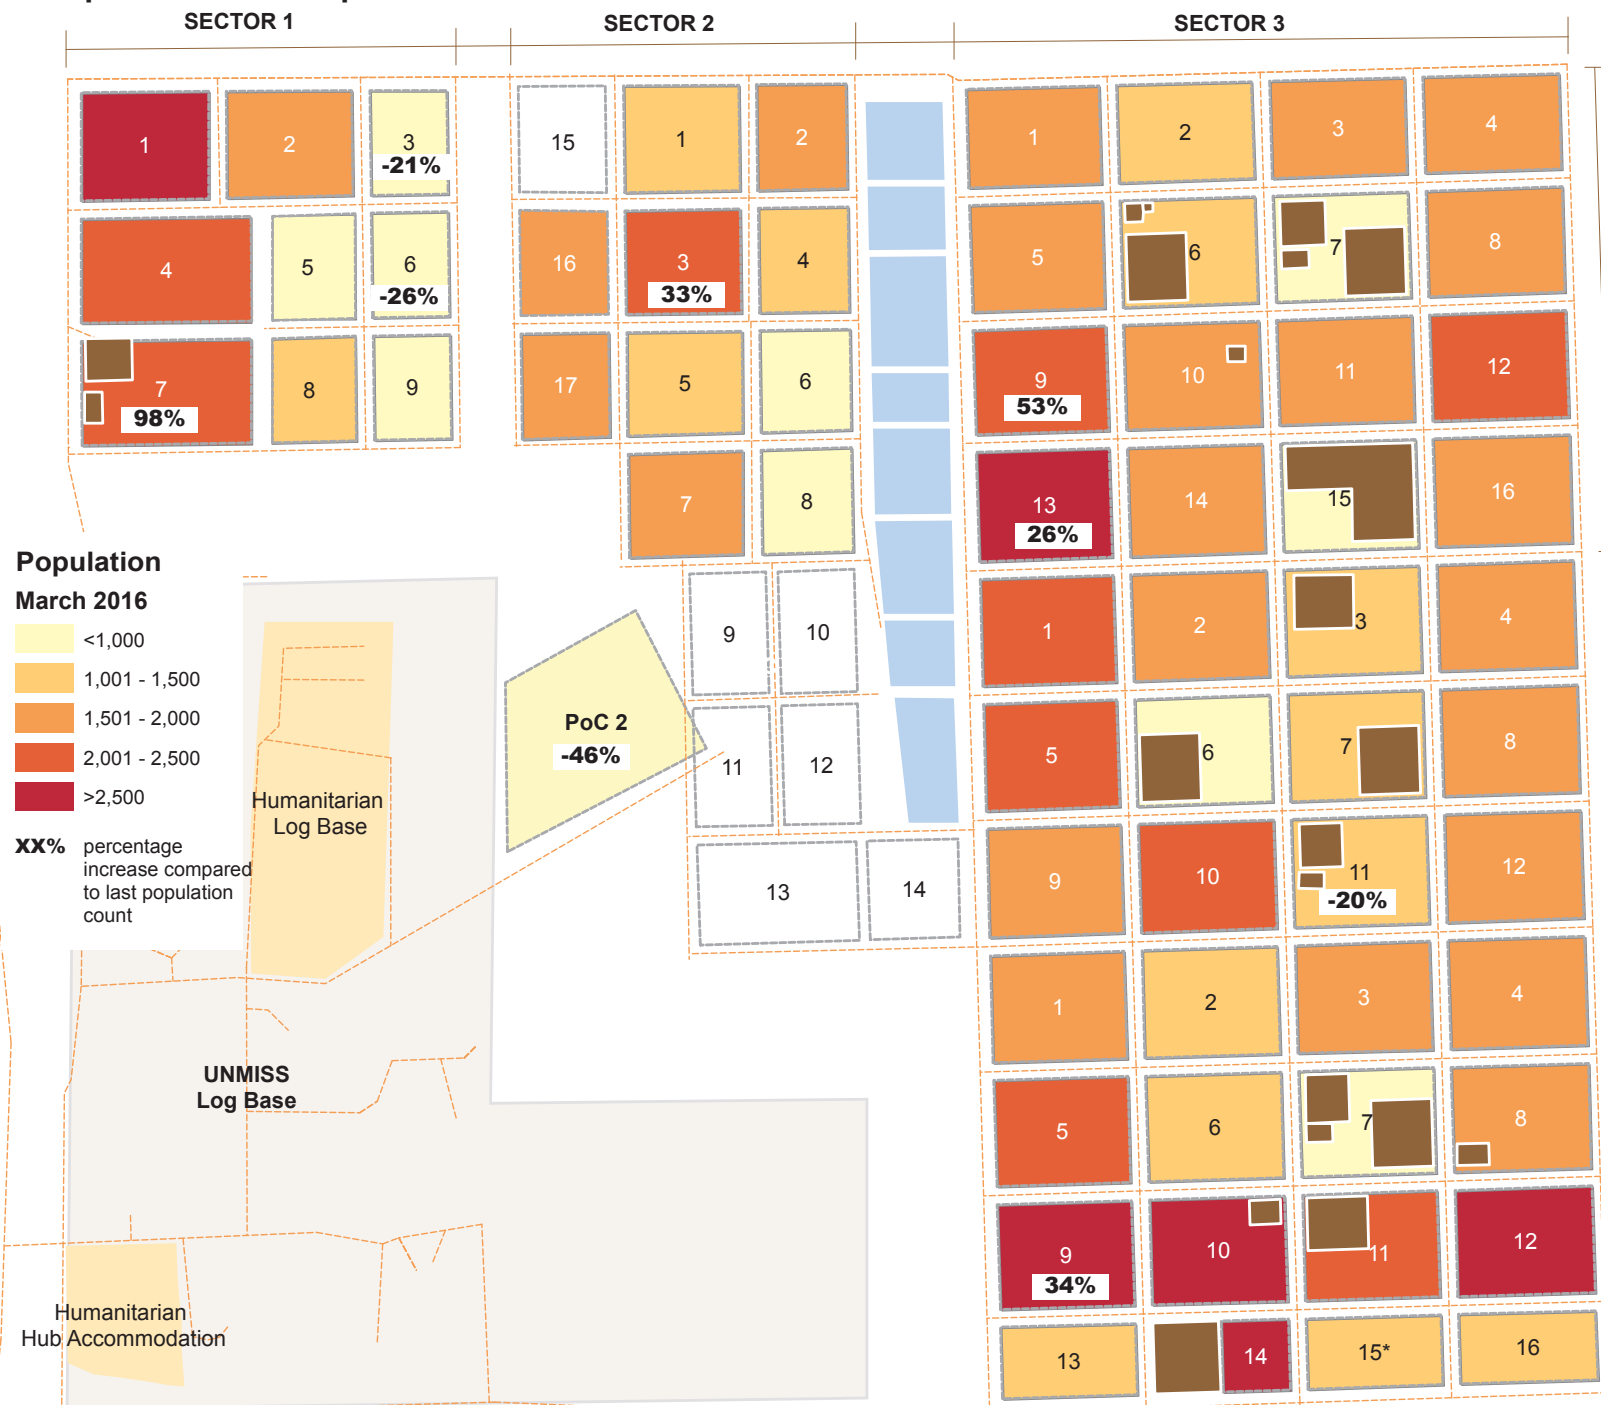

Overview

As of the 30th of April 2016, the total number of internally displaced persons (IDPs) in the UN Mission in South Sudan's Protection of Civilians (PoC) site in Bentiu was 105,558. The second April 2016 population count was held in Bentiu PoC from the 28 - 30 April 2016. Compared to the previous count conducted in mid April, the population decreased from 108,190 individuals to 105,558 individuals, despite registering more than 650 new arrivals between the two counts. The drop in IDP population figure may be attributed to the ongoing humanitarian responses in Unity State outside the PoC, preparation of farmland before the rainy season and joining/ visiting families in their place of origin. In addition, IDPs have also had the chance to change their biometric cards to Ding Ding and Bentiu Town.

Population Heat Map for Bentiu PoC

*1,096 (25% decrease) living in Sector 5 Block 15 Open Space

Population per Sector

SqM per Person

Population <5 and ≥5 years

Old PoC 2 Population

Male and Female Population breakdown

PoC Structures* (including small and big tents)

Supported by

Schweizerische Eidgenossenschaft
Confédération suisse
Confederazione Svizzera
Confederaziun svizra

USAID
FROM THE AMERICAN PEOPLE