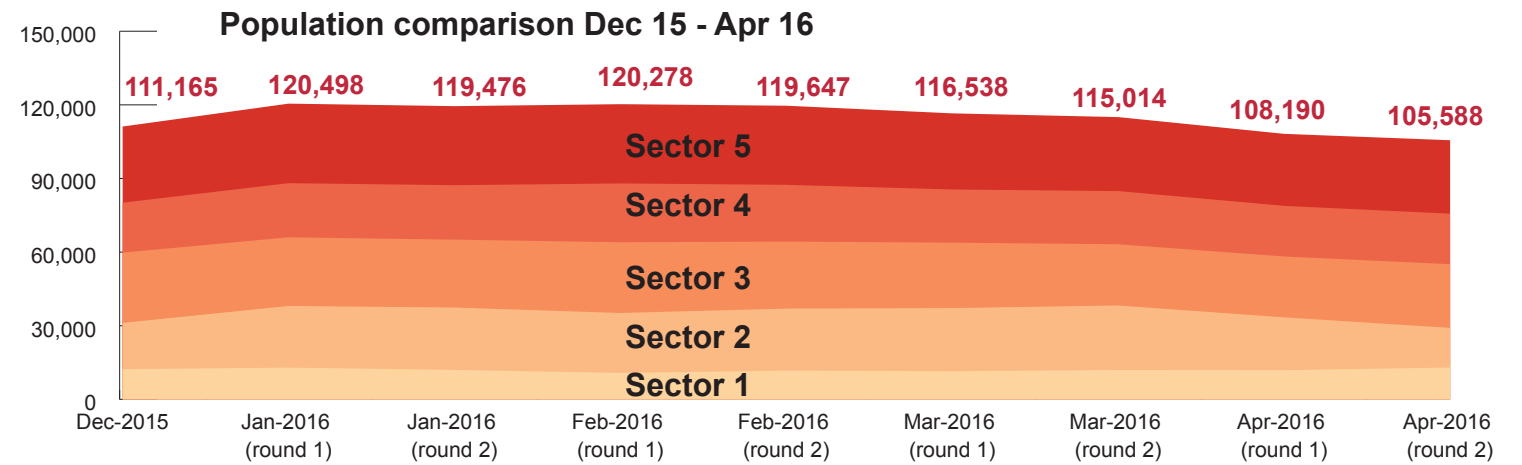

Overview

As of the 30th of April 2016, the total number of internally displaced persons (IDPs) in the UN Mission in South Sudan's Protection of Civilians (PoC) site in Bentiu was 105,558. The second April 2016 population count was held in Bentiu PoC from the 28 - 30 April 2016. Compared to the previous count conducted in mid April, the population decreased from 108,190 individuals to 105,558 individuals, despite registering more than 650 new arrivals between the two counts. The drop in IDP population figure may be attributed to the ongoing humanitarian responses in Unity State outside the PoC, preparation of farmland before the rainy season and joining/ visiting families in their place of origin. In addition, IDPs have also had the chance to change their biometric cards to Ding Ding and Bentiu Town.

Population Heat Map for Bentiu PoC

*1,096 (25% decrease) living in Sector 5 Block 15 Open Space

Population per Sector

SqM per Person

Population <5 and ≥5 years

Old PoC 2 Population

Male and Female Population breakdown