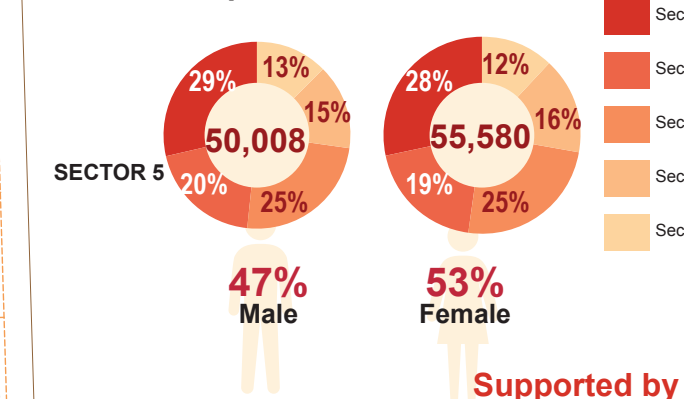

Overview

As of the 30th of April 2016, the total number of internally displaced persons (IDPs) in the UN Mission in South Sudan's Protection of Civilians (PoC) site in Bentiu was 105,558. The second April 2016 population count was held in Bentiu PoC from the 28 - 30 April 2016. Compared to the previous count conducted in mid April, the population decreased from 108,190 individuals to 105,558 individuals, despite registering more than 650 new arrivals between the two counts. The drop in IDP population figure may be attributed to the ongoing humanitarian responses in Unity State outside the PoC, preparation of farmland before the rainy season and joining/ visiting families in their place of origin. In addition, IDPs have also had the chance to change their biometric cards to Ding Ding and Bentiu Town.

Population Heat Map for Bentiu PoC

*1,096 (25% decrease) living in Sector 5 Block 15 Open Space

Population per Sector

SqM per Person

Population <5 and ≥5 years

Old PoC 2 Population

Male and Female Population breakdown