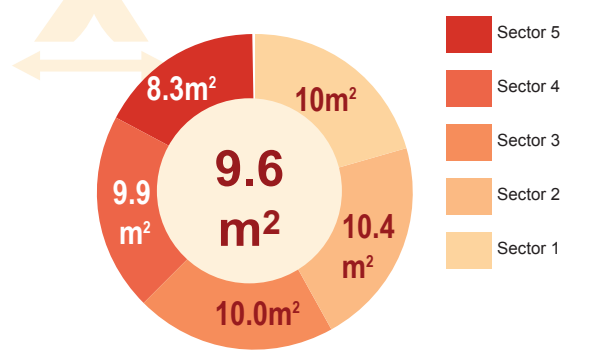

Overview

As of the 30th of April 2016, the total number of internally displaced persons (IDPs) in the UN Mission in South Sudan's Protection of Civilians (PoC) site in Bentiu was 105,558. The second April 2016 population count was held in Bentiu PoC from the 28 - 30 April 2016. Compared to the previous count conducted in mid April, the population decreased from 108,190 individuals to 105,558 individuals, despite registering more than 650 new arrivals between the two counts. The drop in IDP population figure may be attributed to the ongoing humanitarian responses in Unity State outside the PoC, preparation of farmland before the rainy season and joining/ visiting families in their place of origin. In addition, IDPs have also had the chance to change their biometric cards to Ding Ding and Bentiu Town.

Population Heat Map for Bentiu PoC

*1,096 (25% decrease) living in Sector 5 Block 15 Open Space

Population per Sector

SqM per Person

Population <5 and ≥5 years

Old PoC 2 Population

Male and Female Population breakdown