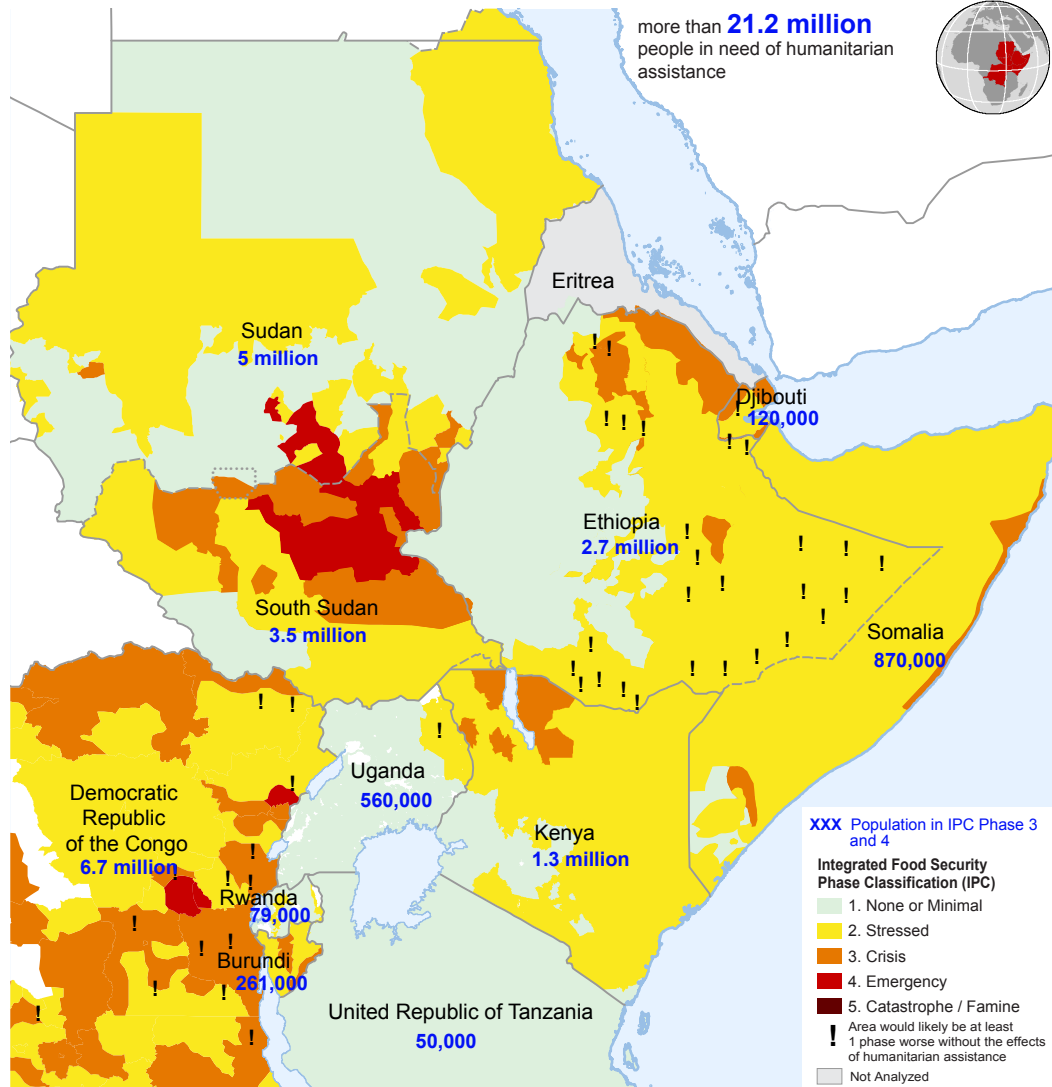

more than **21.2 million** people in need of humanitarian assistance

The boundaries and names shown and the designations used on this map do not imply official endorsement or acceptance by the United Nations.

Creation date: 23 June 2014  
 ea.humanitarianresponse.info

Data Sources: FEWSNET, FAO, FSNWG, WFP, UNCS, GAUL  
 www.unocha.org/eastern-africa

Feedback: ochakenya@un.org