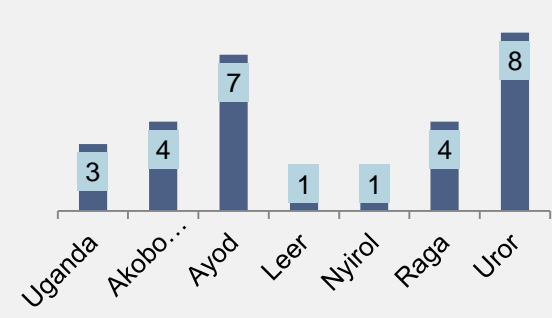

Type | IDP Settlement
 Location | X, South Sudan
 GPS | [N/S] // [E/W]

Bor Protection of Civilian (POC)

ENTRY AND EXIT TRACKING

Monthly September, 2019

OVERALL ENTRIES & EXITS (Individuals)

ENTRY TRACKING: AGE BREAKDOWN

ENTRY TRACKING: REASONS FOR ENTRY

ENTRY TRACKING: AREA OF ORIGIN

ENTRY TRACKING: INTENDED LENGTH OF STAY

EXIT TRACKING: REASONS FOR LEAVING

REASON	INDIVIDUALS

EXIT TRACKING: LOCATION OF MOVEMENT

EXIT TRACKING: LENGTH OF STAY IN POC