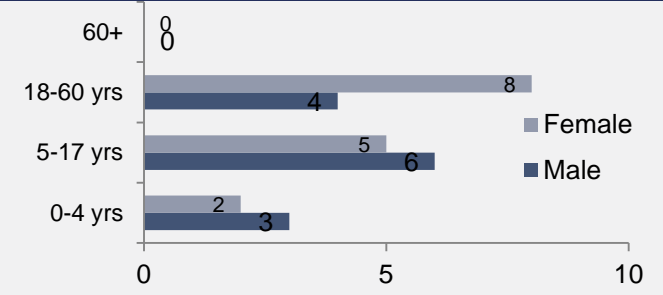

Type | IDP Settlement
 Location | X, South Sudan
 GPS | [N/S] // [E/W]

Bor Protection of Civilian (POC)

ENTRY AND EXIT TRACKING

Monthly September, 2019

OVERALL ENTRIES & EXITS (Individuals)

ENTRY TRACKING: AGE BREAKDOWN

ENTRY TRACKING: REASONS FOR ENTRY

ENTRY TRACKING: AREA OF ORIGIN

ENTRY TRACKING: INTENDED LENGTH OF STAY

EXIT TRACKING: REASONS FOR LEAVING

REASON	INDIVIDUALS

EXIT TRACKING: LOCATION OF MOVEMENT

EXIT TRACKING: LENGTH OF STAY IN POC