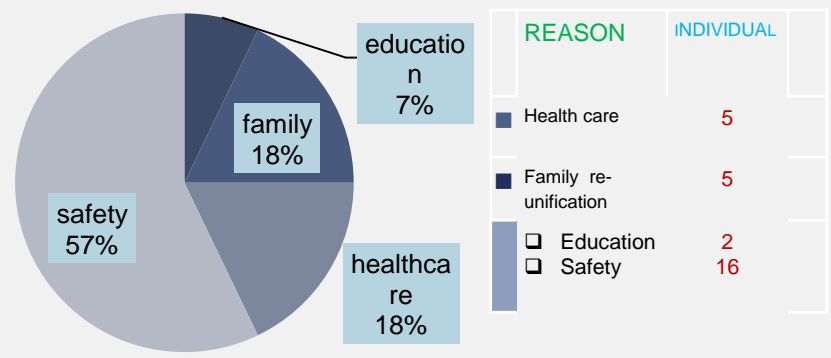

Type | IDP Settlement
 Location | X, South Sudan
 GPS | [N/S] // [E/W]

Bor Protection of Civilian (POC)

ENTRY AND EXIT TRACKING

Monthly September, 2019

OVERALL ENTRIES & EXITS (Individuals)

ENTRY TRACKING: AGE BREAKDOWN

ENTRY TRACKING: REASONS FOR ENTRY

ENTRY TRACKING: AREA OF ORIGIN

ENTRY TRACKING: INTENDED LENGTH OF STAY

EXIT TRACKING: REASONS FOR LEAVING

REASON	INDIVIDUALS

EXIT TRACKING: LOCATION OF MOVEMENT

EXIT TRACKING: LENGTH OF STAY IN POC