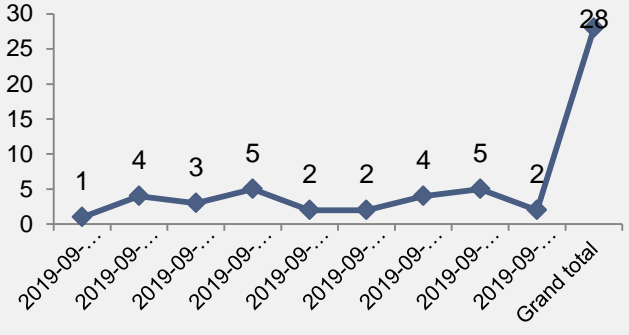

Type | IDP Settlement
 Location | X, South Sudan
 GPS | [N/S] // [E/W]

Bor Protection of Civilian (POC)

ENTRY AND EXIT TRACKING

Monthly September, 2019

OVERALL ENTRIES & EXITS (Individuals)

ENTRY TRACKING: AGE BREAKDOWN

ENTRY TRACKING: REASONS FOR ENTRY

ENTRY TRACKING: AREA OF ORIGIN

ENTRY TRACKING: INTENDED LENGTH OF STAY

EXIT TRACKING: REASONS FOR LEAVING

REASON	INDIVIDUALS

EXIT TRACKING: LOCATION OF MOVEMENT

EXIT TRACKING: LENGTH OF STAY IN POC