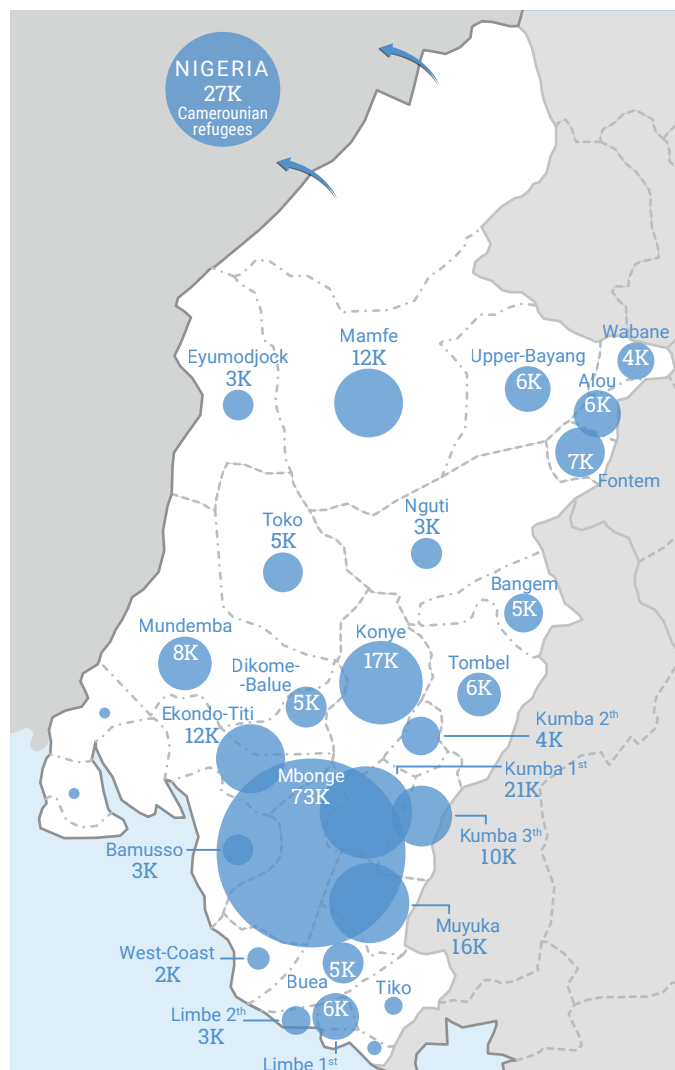

CAMEROON – NORTH-WEST AND SOUTH-WEST CRISIS

IDP Population Estimations

As of 9 October 2018

NUMBER OF IDP BY DIVISION

SW – NUMBER OF IDP BY SUBDIVISION

SW – RATIO OF IDP

The boundaries and names shown and the designations used on this map do not imply official endorsement or acceptance by the United Nations.

Date of update: 9 Oct. 2018

Sources

NW: OCHA compilation from partner data (as of July 2018) • SW: Consensus estimations from IOM, OCHA and partners (as of 16 Aug. 2018) • LT et OU: MIRA (as of end of Sept. 2018) • NGA: registration figures provided by UNHCR (as of 12 Sept. 2018)