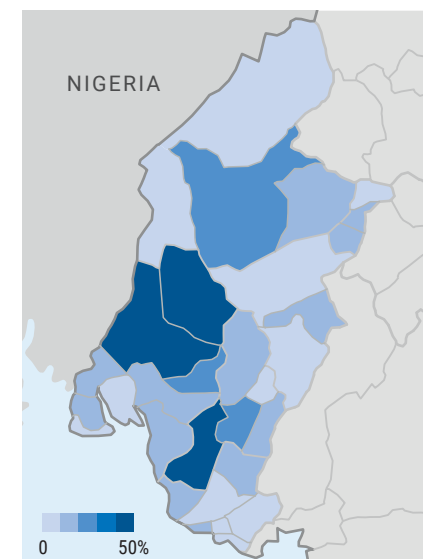

CAMEROON – NORTH-WEST AND SOUTH-WEST CRISIS

IDP Population Estimations

As of 9 October 2018

NUMBER OF IDP BY DIVISION

SW – NUMBER OF IDP BY SUBDIVISION

SW – RATIO OF IDP

The boundaries and names shown and the designations used on this map do not imply official endorsement or acceptance by the United Nations.

Date of update: 9 Oct. 2018

Sources

NW: OCHA compilation from partner data (as of July 2018) • SW: Consensus estimations from IOM, OCHA and partners (as of 16 Aug. 2018) • LT et OU: MIRA (as of end of Sept. 2018) • NGA: registration figures provided by UNHCR (as of 12 Sept. 2018)