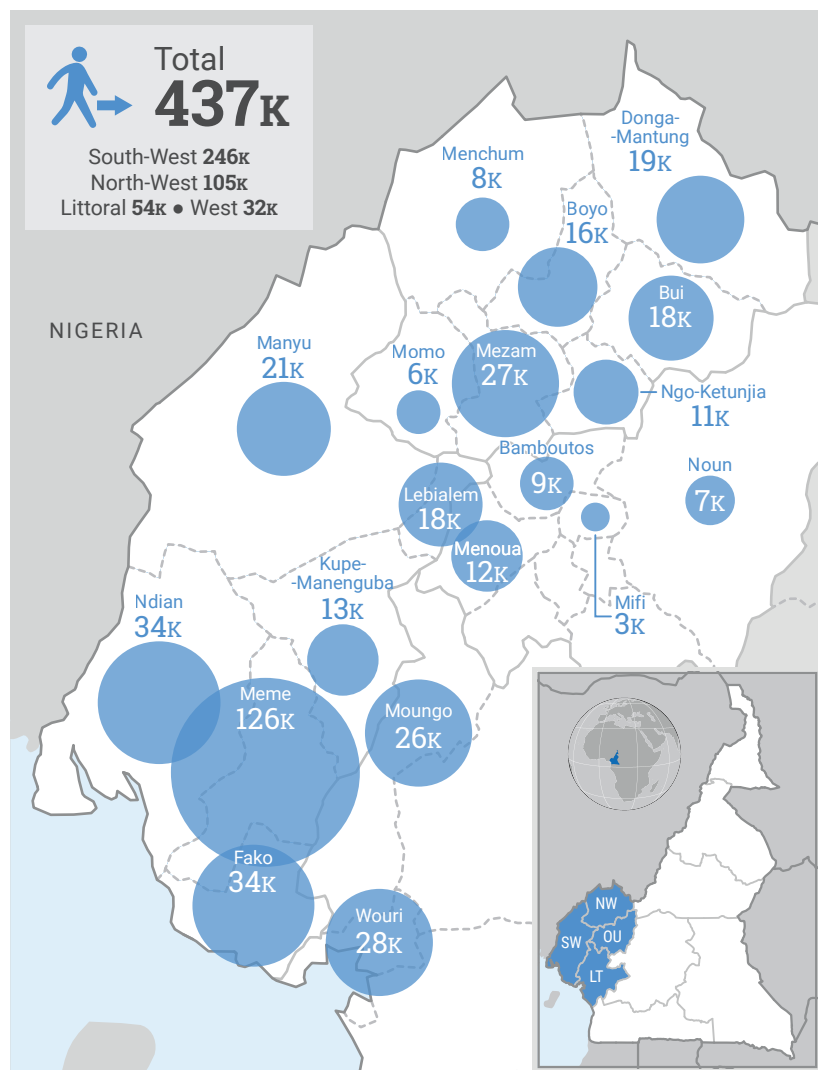

CAMEROON – NORTH-WEST AND SOUTH-WEST CRISIS

IDP Population Estimations

As of 9 October 2018

NUMBER OF IDP BY DIVISION

SW – NUMBER OF IDP BY SUBDIVISION

SW – RATIO OF IDP

The boundaries and names shown and the designations used on this map do not imply official endorsement or acceptance by the United Nations.

Date of update: 9 Oct. 2018

Sources

NW: OCHA compilation from partner data (as of July 2018) • SW: Consensus estimations from IOM, OCHA and partners (as of 16 Aug. 2018) • LT et OU: MIRA (as of end of Sept. 2018) • NGA: registration figures provided by UNHCR (as of 12 Sept. 2018)