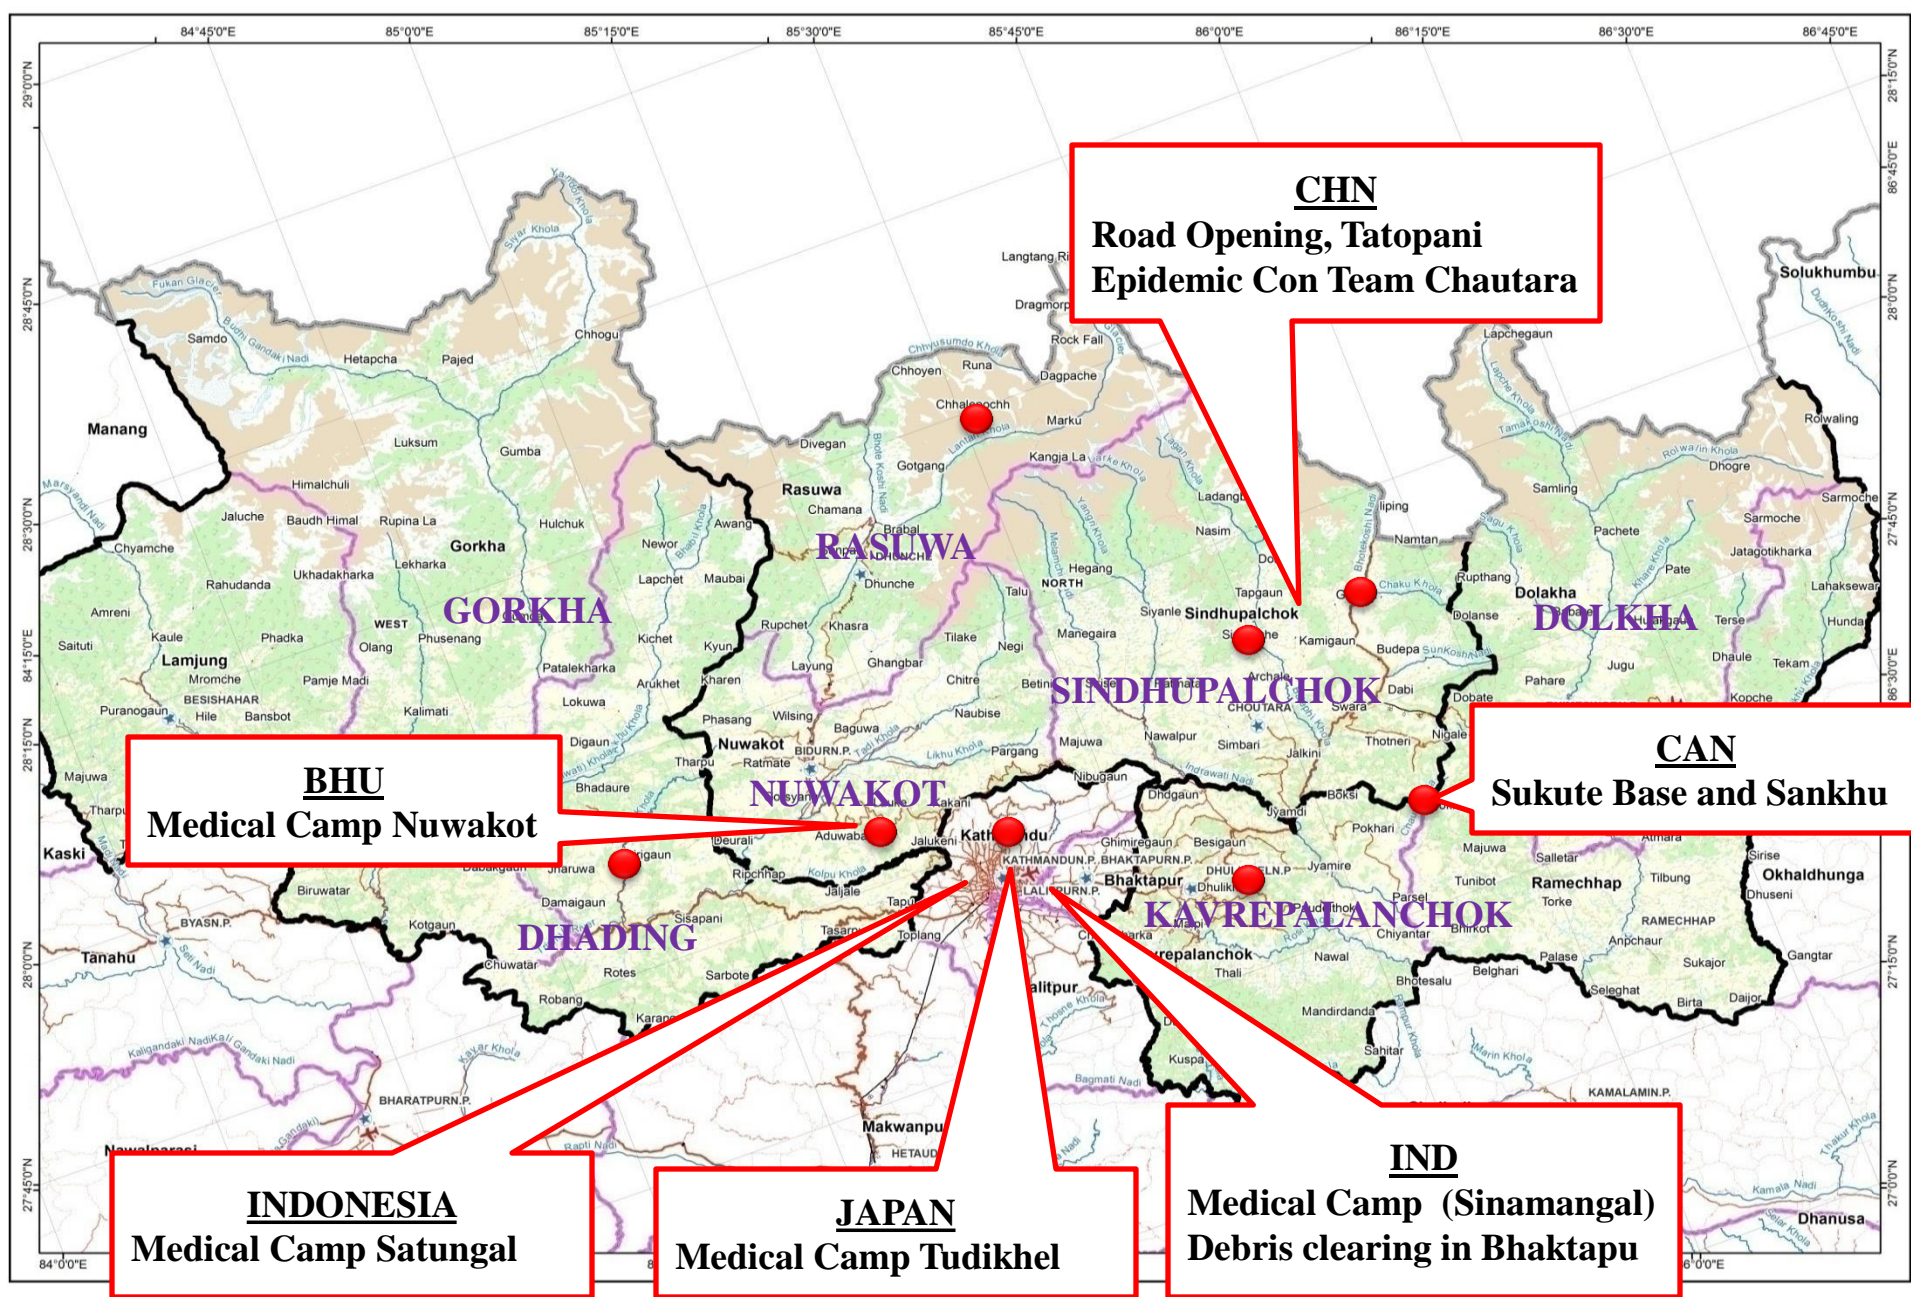

# CURRENT DEPLOYMENT

## CANADA (156)

- Maintenance of drainage in Kodari Highway in Sukute area.
- Medical camp at Sukute and Kabve area.(68 treated)
- Radio repair team in Chautara and adjacent area.
- Debris clearing in Sankhu

## CHINA (844)

- Medical Camp at Singadurbar(Total treated 125)
- Epidemic Control team sprayed medicine in Sano Sirubari VDC and Neupane Gaun and donated one machine.

## USA (247)

- Relief flights in Charikot, Dhulikhel, Dhadingbesi and Biratnagar