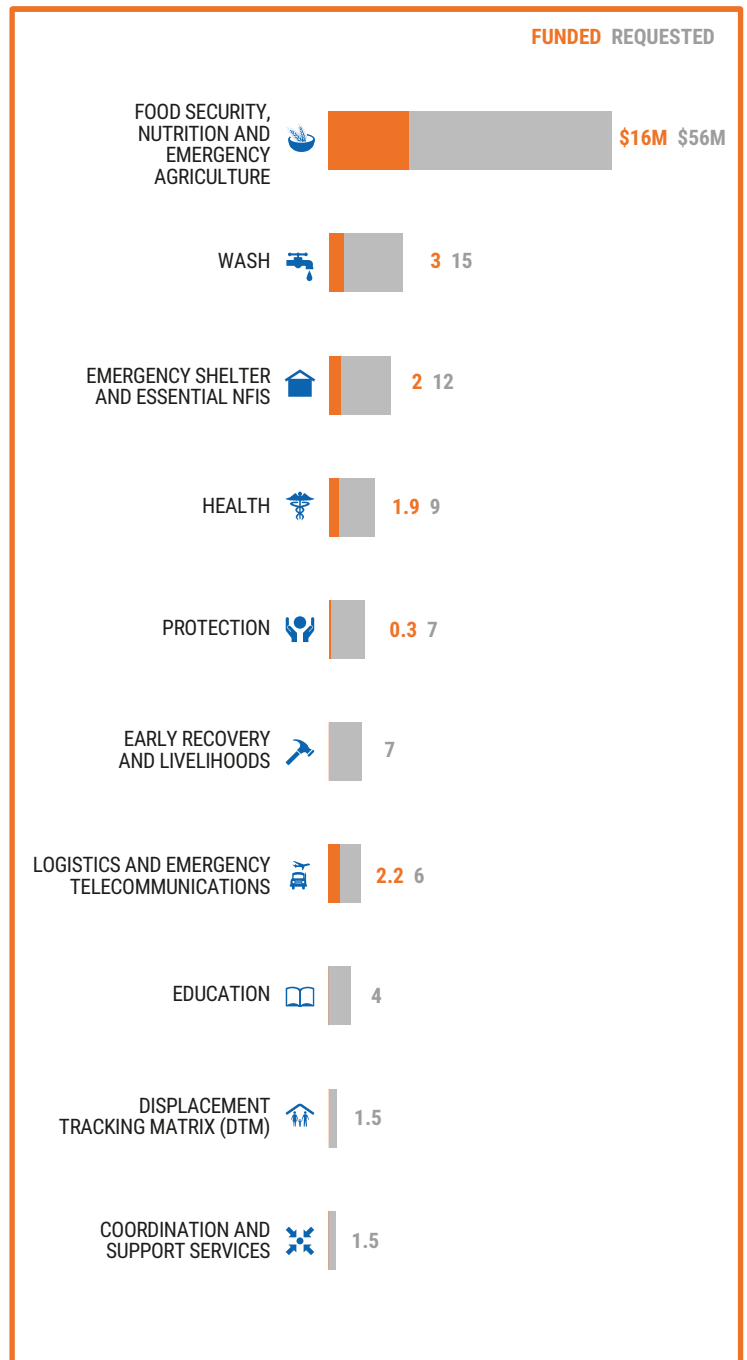

FLASH APPEAL

^{*1} Central Emergency Response Fund | ^{*2} Walmart Foundation, Brazil, ECHO, Japan, Ireland, Denmark, Liechtenstein, Argentina, Chile, World Jewish Relief, Starbucks Foundation
Creation date: 31 October 2016 | Sources: FTS | www.unocha.org | www.reliefweb.in | haiti.humanitarianresponse.info