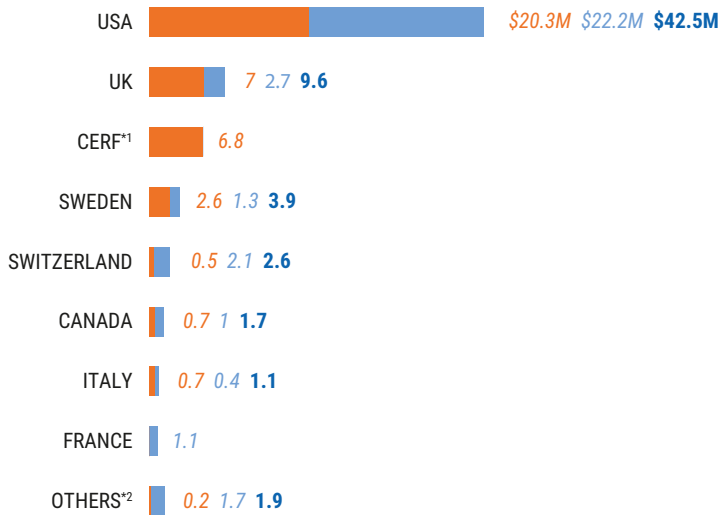

## TOTAL HUMANITARIAN FUNDING

M = Million

## TOTAL CONTRIBUTIONS BY DONOR

M = Million

FLASH APPEAL OUT OF FLASH APPEAL TOTAL