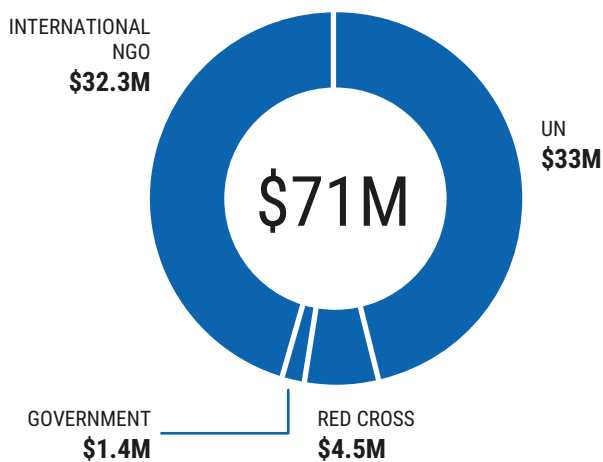

## TOTAL HUMANITARIAN FUNDING

M = Million

## TOTAL CONTRIBUTIONS BY DONOR

M = Million

FLASH APPEAL OUT OF FLASH APPEAL TOTAL

## TOTAL CONTRIBUTIONS BY RECIPIENT

M = Million