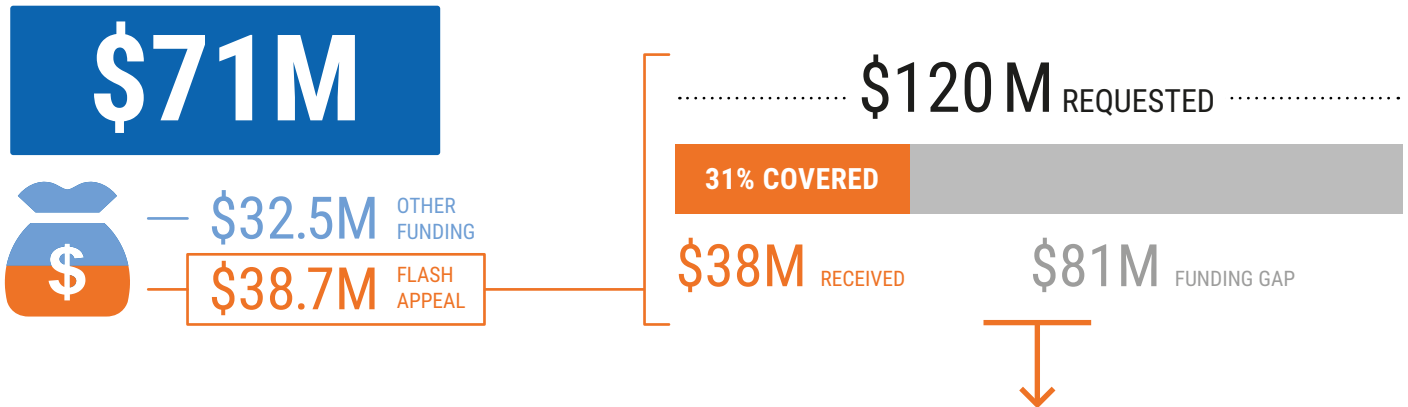

## TOTAL HUMANITARIAN FUNDING

M = Million

## TOTAL CONTRIBUTIONS BY DONOR

M = Million

FLASH APPEAL OUT OF FLASH APPEAL TOTAL