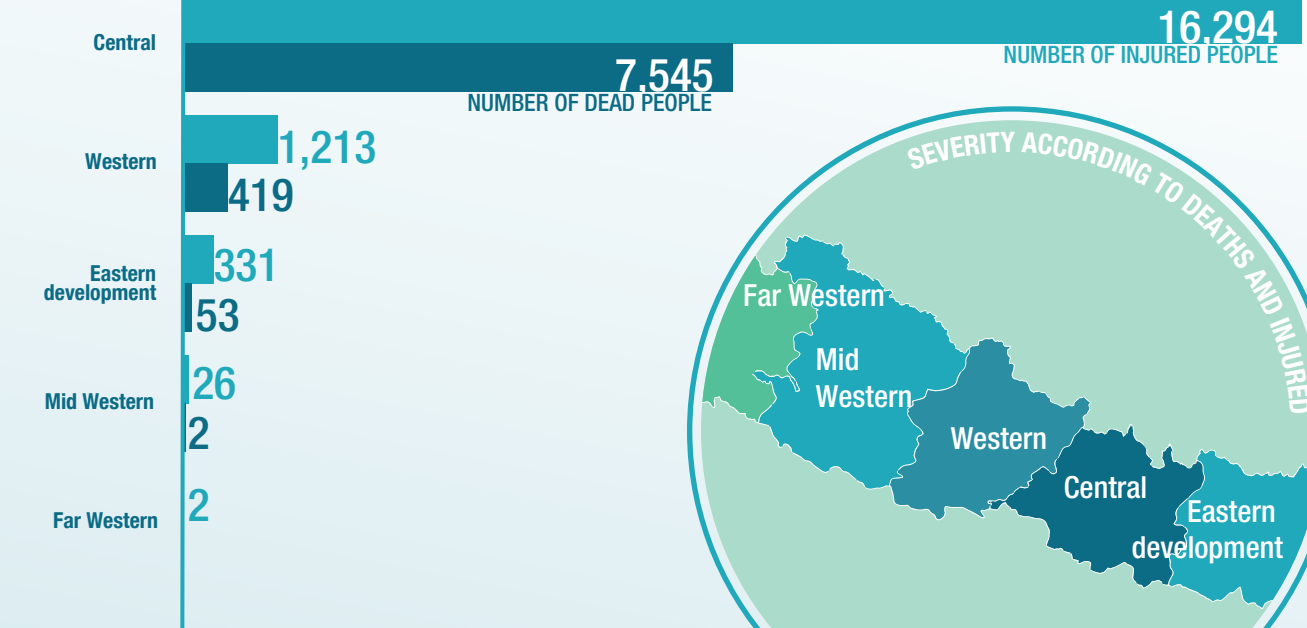

NEPALEARTHQUAKE2015

DATA 11 MAY 2015

DEATHS & INJURED

PUBLIC BUILDINGS DAMAGE

GLOBAL DATA

8,019 DEATHS

17,866 INJURED

GOVERNMENT BUILDINGS DAMAGE

288,798 DAMAGED PUBLIC BUILDING

254,112 PARTIALLY DAMAGED PUBLIC BUILDING

10,790 DAMAGED GOVERNMENT BUILDING

14,997 PARTIALLY DAMAGED GOVERNMENT BUILDING