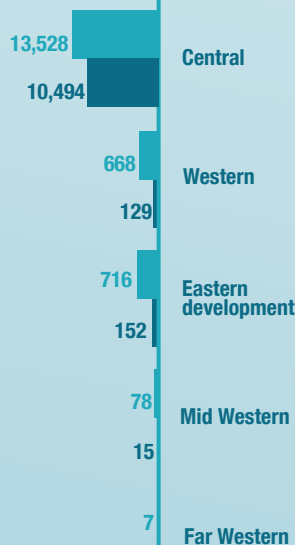

NEPALEARTHQUAKE2015

DATA 11 MAY 2015

DEATHS & INJURED

PUBLIC BUILDINGS DAMAGE

GLOBAL DATA

8,019 DEATHS

17,866 INJURED

GOVERNMENT BUILDINGS DAMAGE

288,798 DAMAGED PUBLIC BUILDING

254,112 PARTIALLY DAMAGED PUBLIC BUILDING

10,790 DAMAGED GOVERNMENT BUILDING

14,997 PARTIALLY DAMAGED GOVERNMENT BUILDING