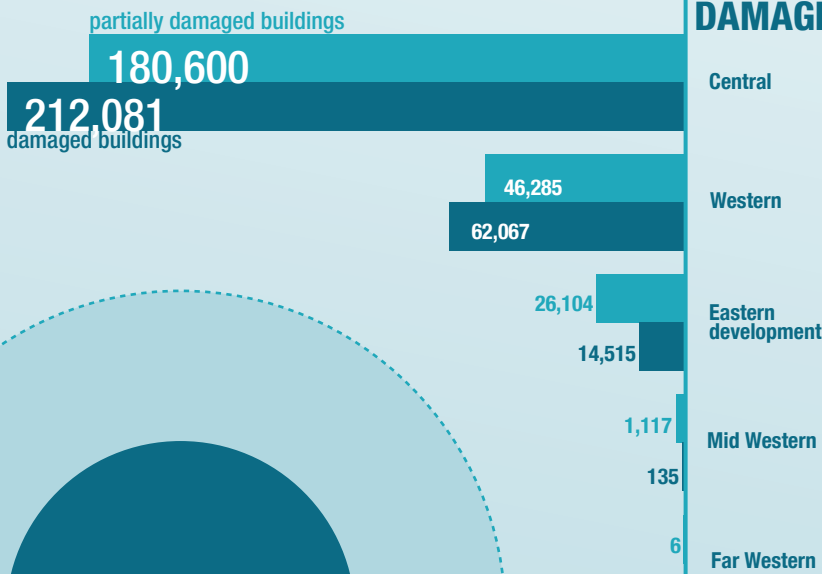

NEPALEARTHQUAKE2015

DATA 11 MAY 2015

DEATHS & INJURED

PUBLIC BUILDINGS DAMAGE

GLOBAL DATA

8,019 DEATHS

17,866 INJURED

GOVERNMENT BUILDINGS DAMAGE

288,798 DAMAGED PUBLIC BUILDING

254,112 PARTIALLY DAMAGED PUBLIC BUILDING

10,790 DAMAGED GOVERNMENT BUILDING

14,997 PARTIALLY DAMAGED GOVERNMENT BUILDING