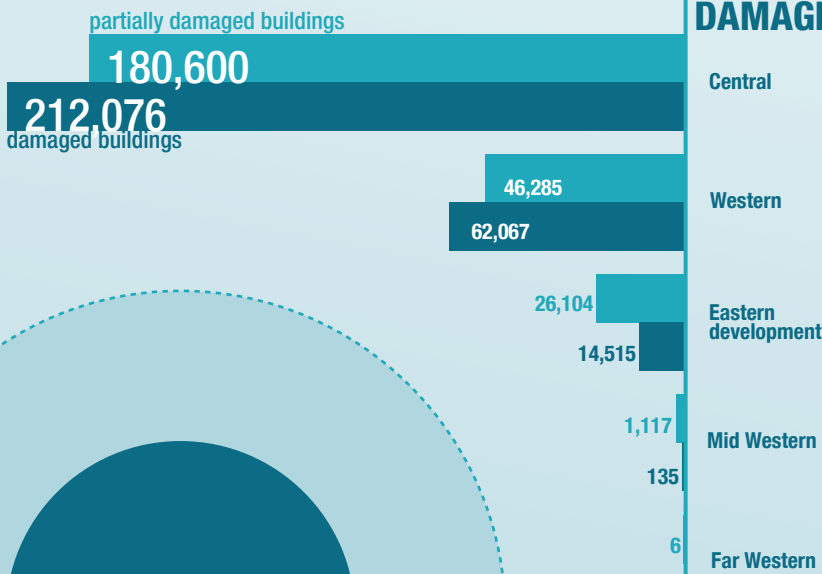

NEPALEARTHQUAKE2015

DATA 8 MAY 2015

DEATHS & INJURED

PUBLIC BUILDINGS DAMAGE

GLOBAL DATA

7,895
DEATHS

17,793
INJURED

GOVERNMENT BUILDINGS DAMAGE

288,793
DAMAGED
PUBLIC BUILDING

254,112
PARTIALLY DAMAGED
PUBLIC BUILDING

10,803
DAMAGED
GOVERNMENT BUILDING

15,027
PARTIALLY DAMAGED
GOVERNMENT BUILDING