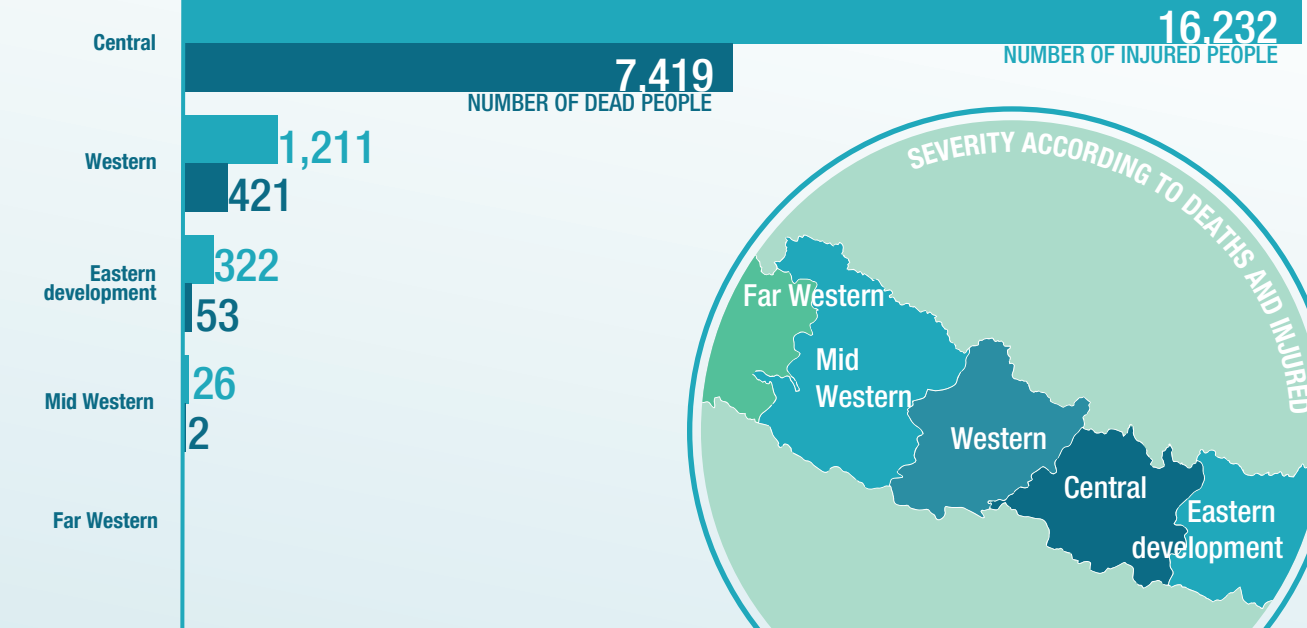

NEPALEARTHQUAKE2015

DATA 8 MAY 2015

DEATHS & INJURED

PUBLIC BUILDINGS DAMAGE

GLOBAL DATA

7,895
DEATHS

17,793
INJURED

GOVERNMENT BUILDINGS DAMAGE

288,793
DAMAGED
PUBLIC BUILDING

254,112
PARTIALLY DAMAGED
PUBLIC BUILDING

10,803
DAMAGED
GOVERNMENT BUILDING

15,027
PARTIALLY DAMAGED
GOVERNMENT BUILDING