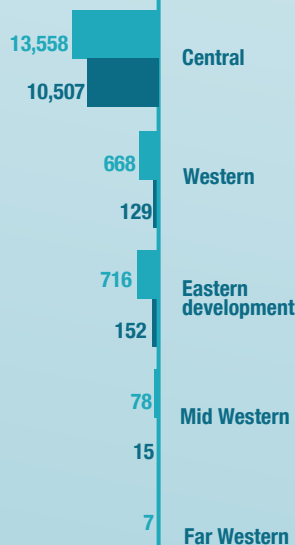

NEPALEARTHQUAKE2015

DATA 8 MAY 2015

DEATHS & INJURED

PUBLIC BUILDINGS DAMAGE

GLOBAL DATA

7,895
DEATHS

17,793
INJURED

GOVERNMENT BUILDINGS DAMAGE

288,793
DAMAGED
PUBLIC BUILDING

254,112
PARTIALLY DAMAGED
PUBLIC BUILDING

10,803
DAMAGED
GOVERNMENT BUILDING

15,027
PARTIALLY DAMAGED
GOVERNMENT BUILDING